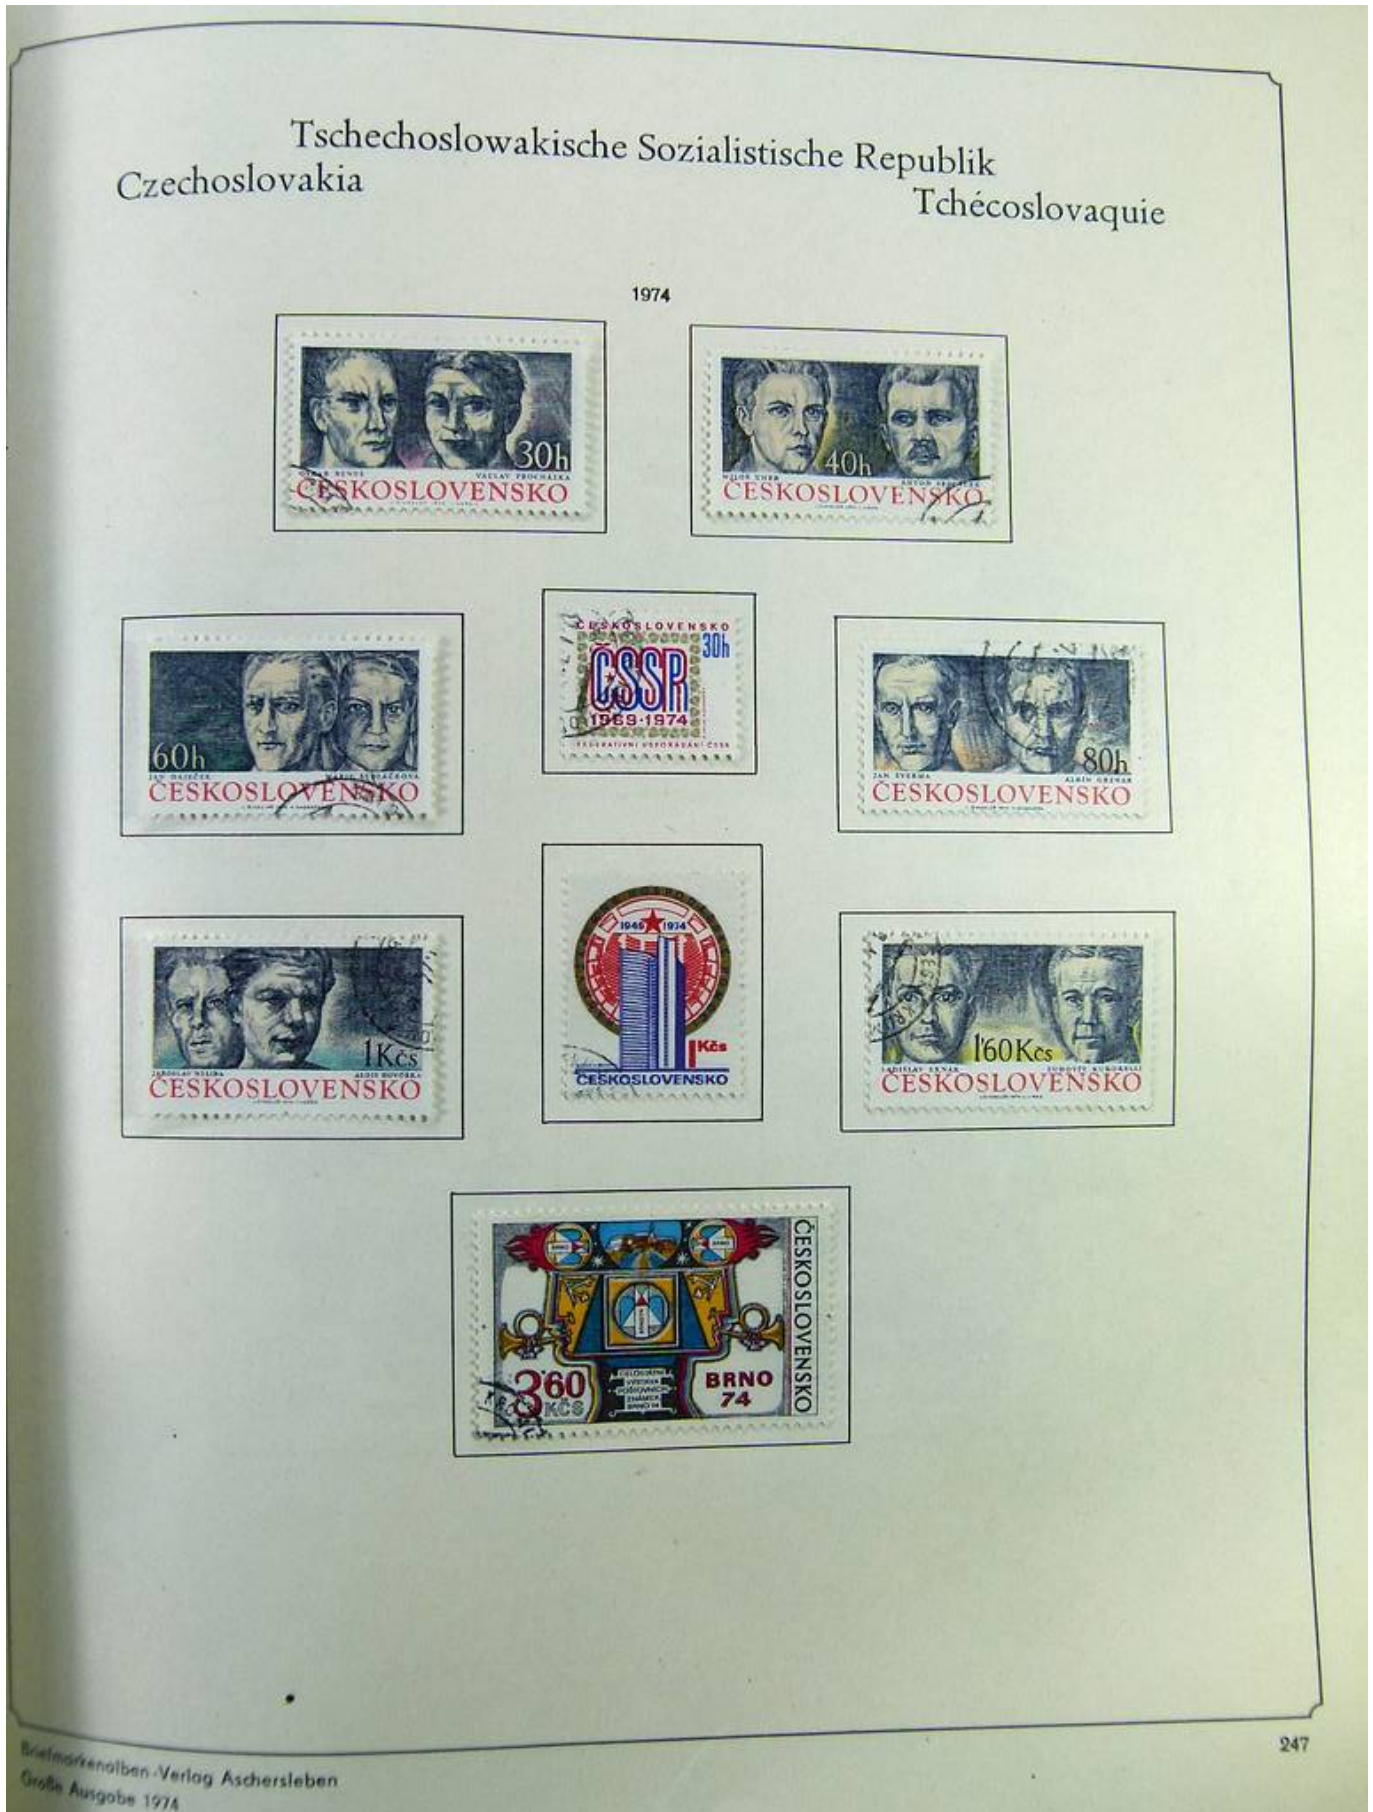

Foto nr.: 15