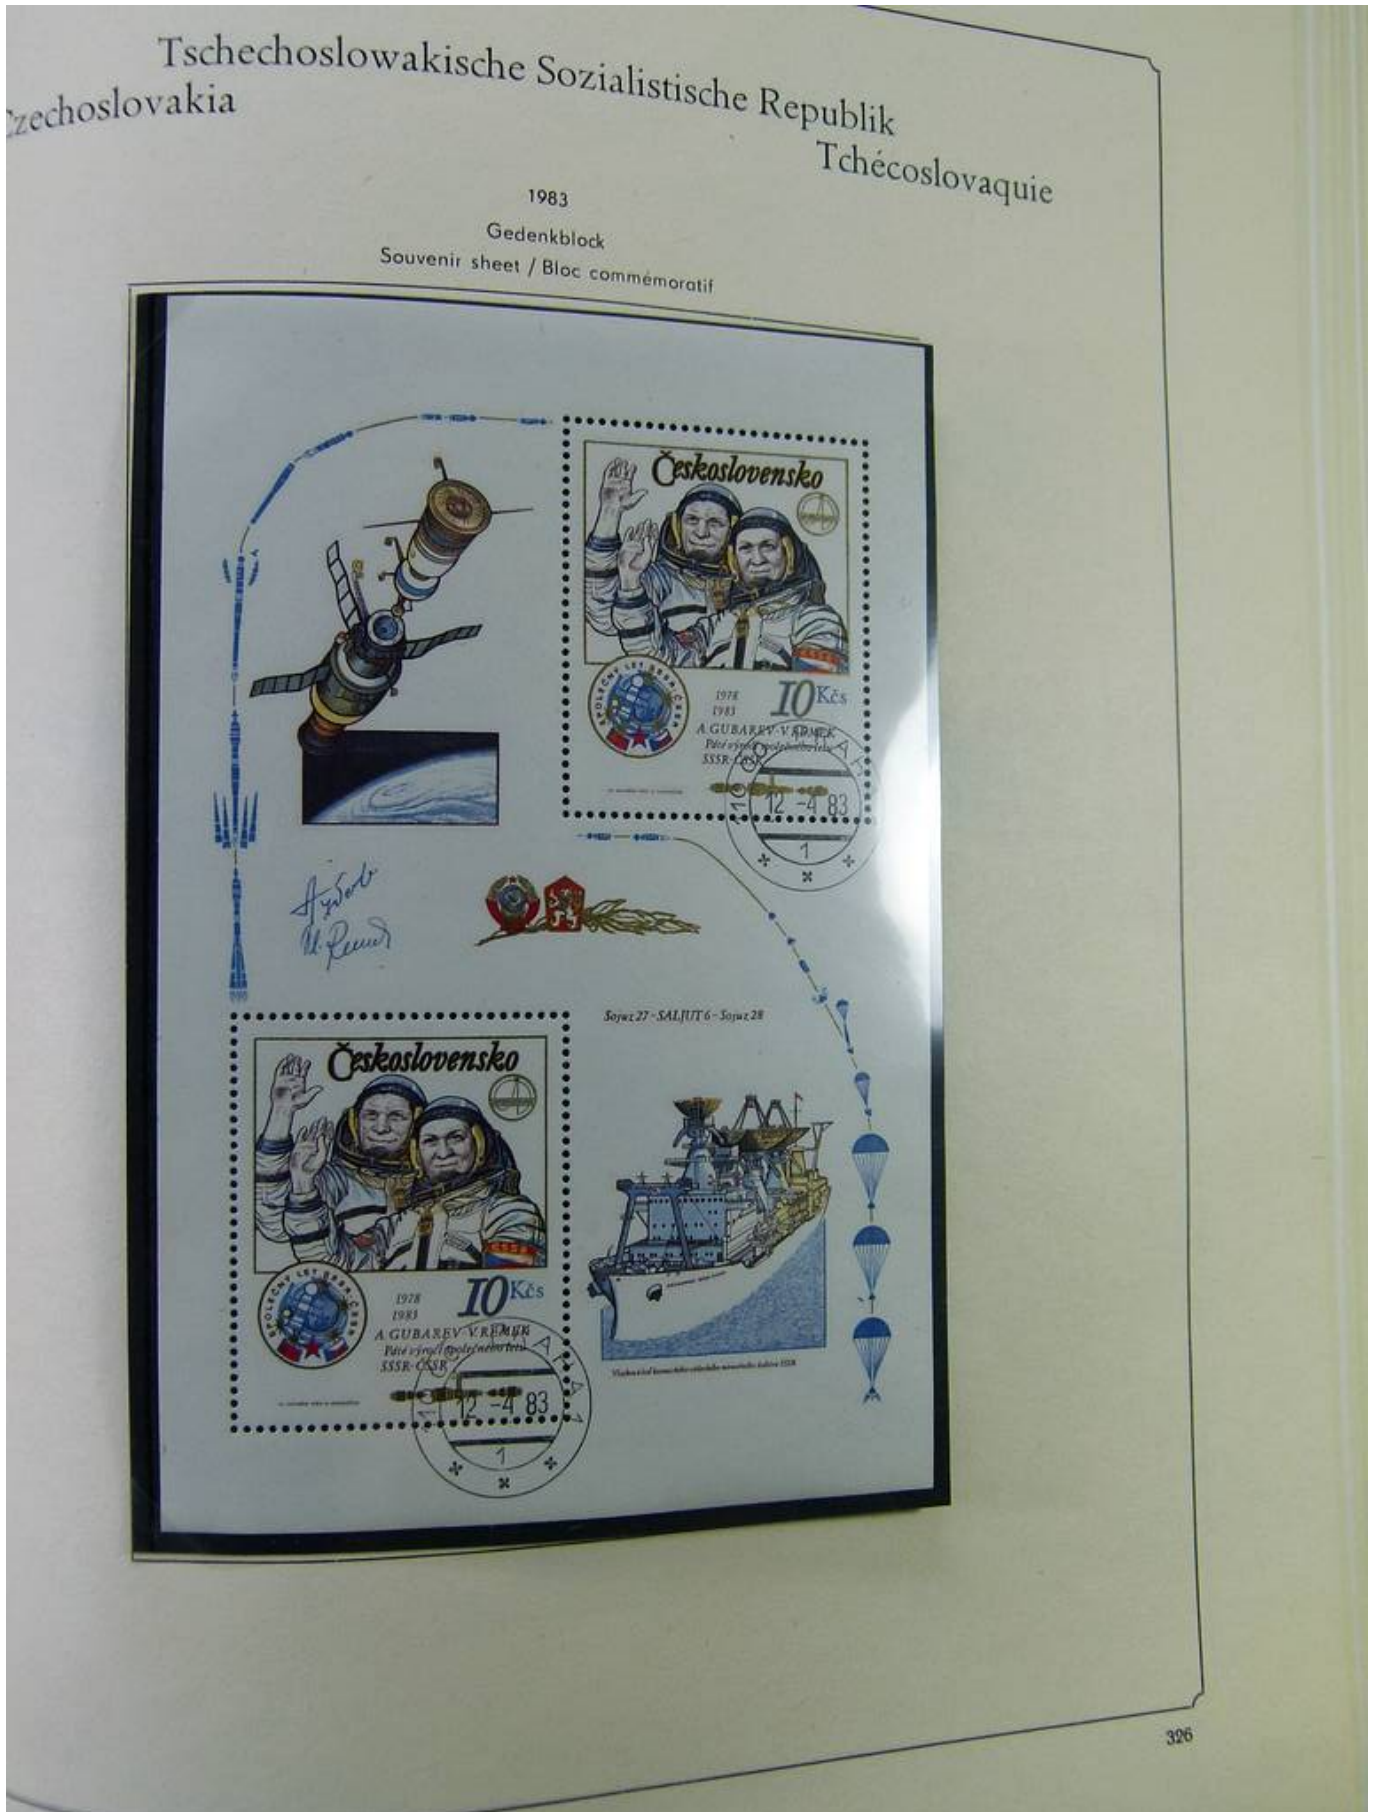

Foto nr.: 18