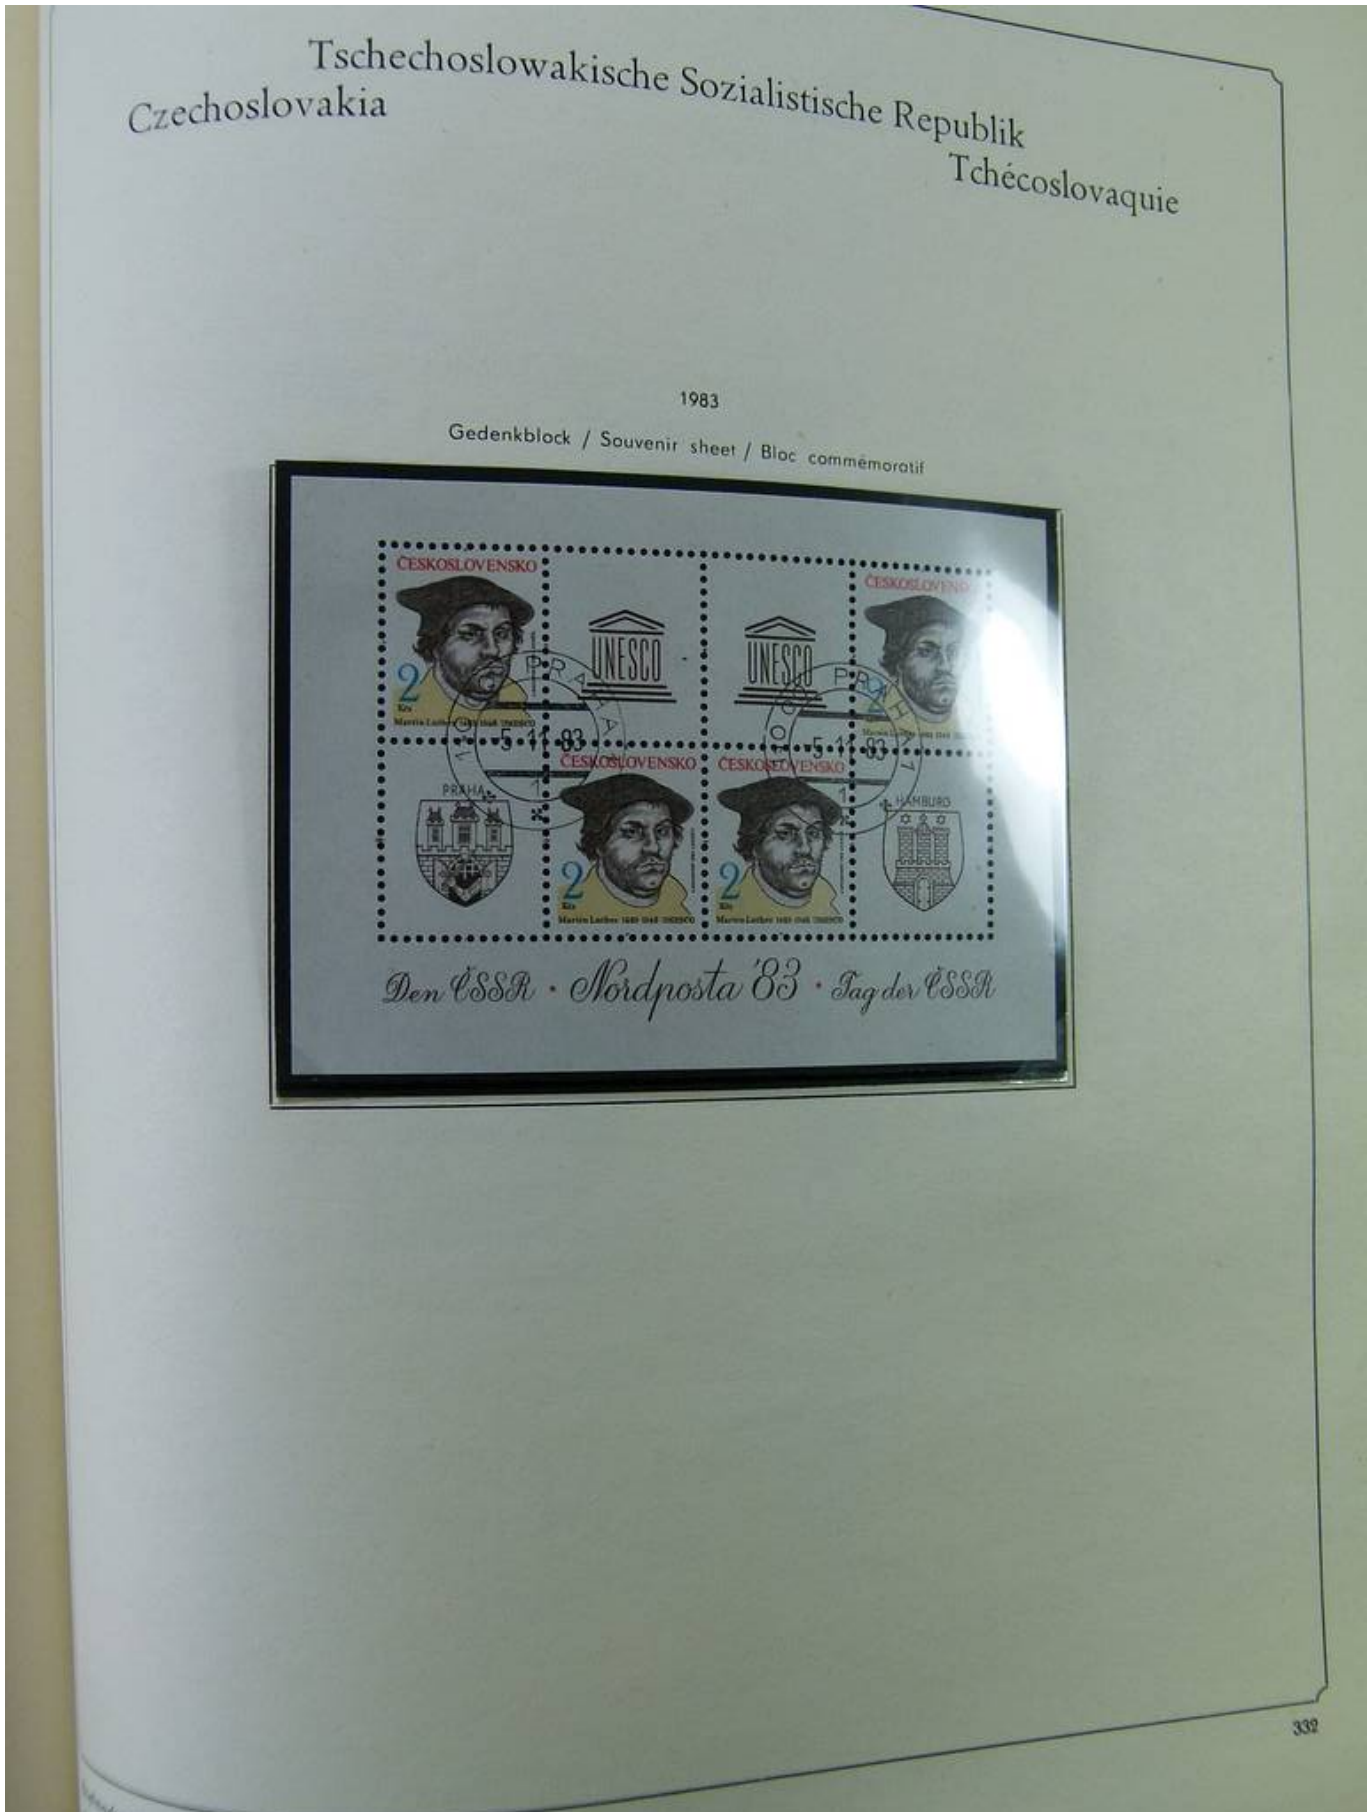

Lot nr.: L262092

Country/Type: Europe

Remains of the Czechoslovakia collection, from 1969 to 1986, with complete pages from the period.

Price: 25 eur

[[Go to the lot on www.sevenstamps.com](http://www.sevenstamps.com)]

Foto nr.: 19

Foto nr.: 20

Foto nr.: 21

Foto nr.: 22