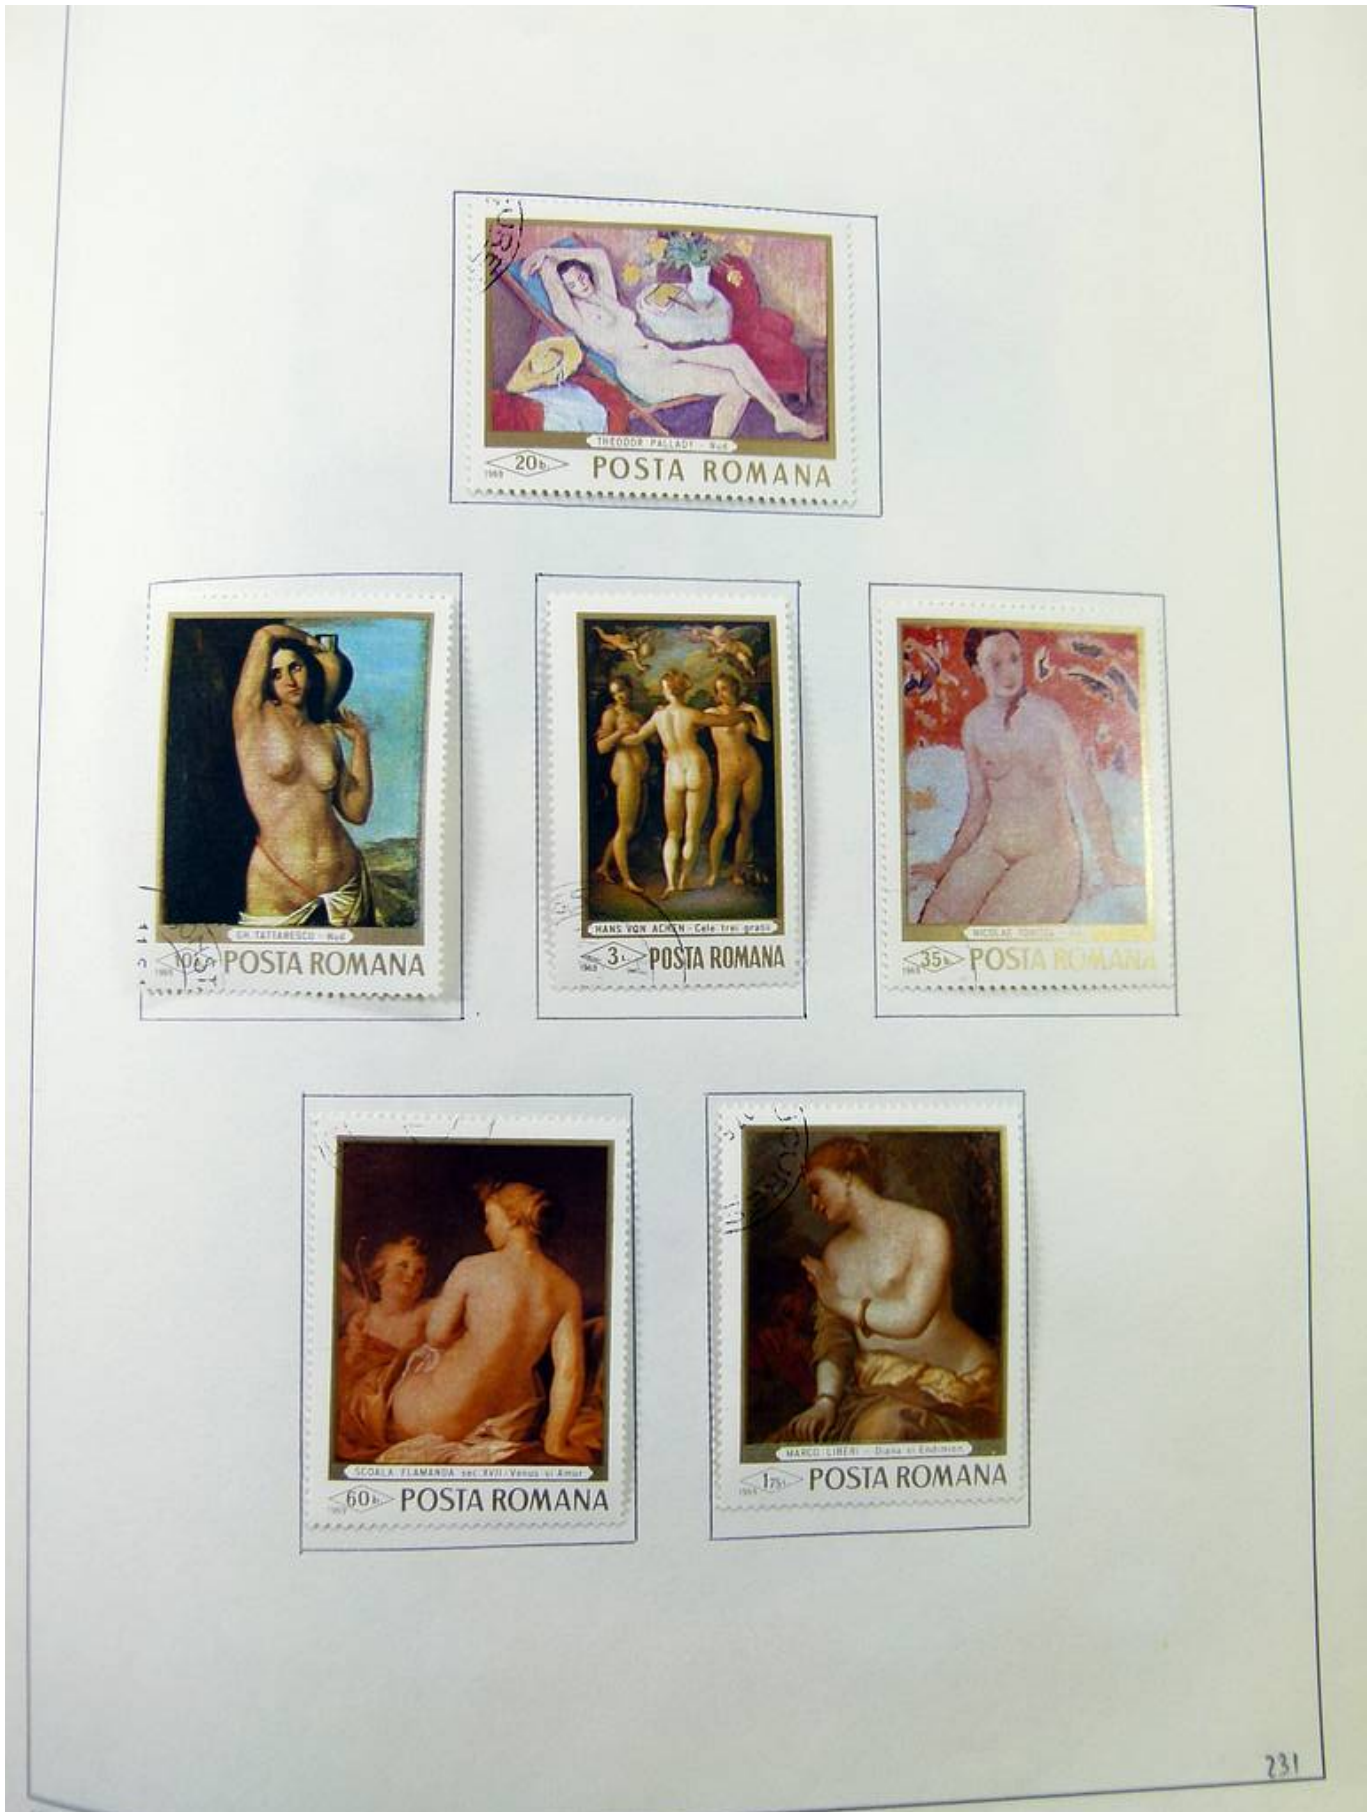

Foto nr.: 170