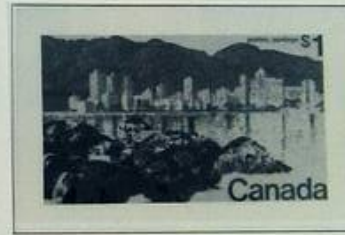

1973

Redrawn - Perf. 12½ : 12
General tagged

Sc. 599a/SG 709

1977

Redrawn - Perf. 13
General tagged

Sc. 599a/SG 709a

1972

Perf. 11 - Untagged