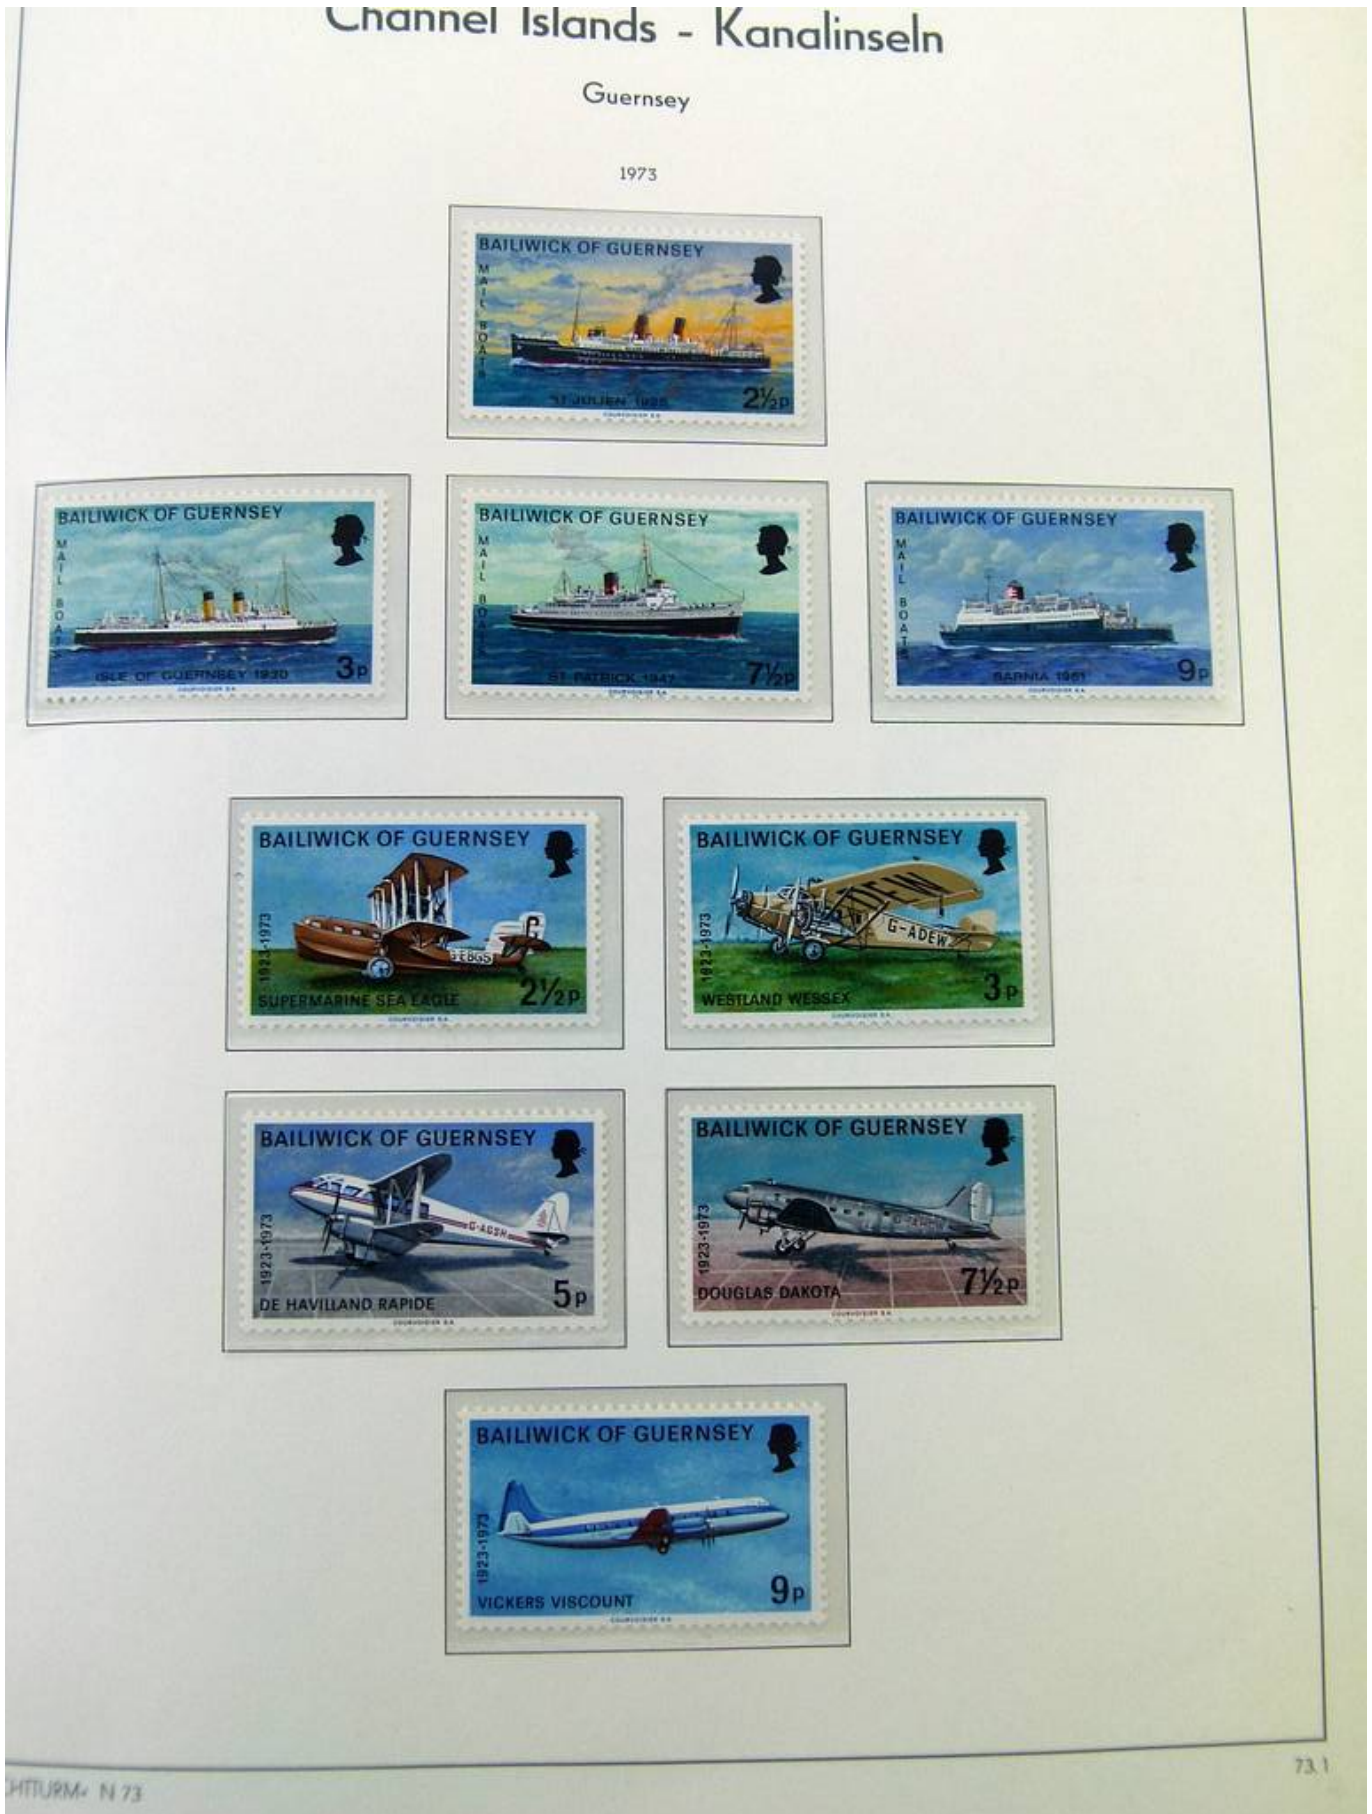

Foto nr.: 13