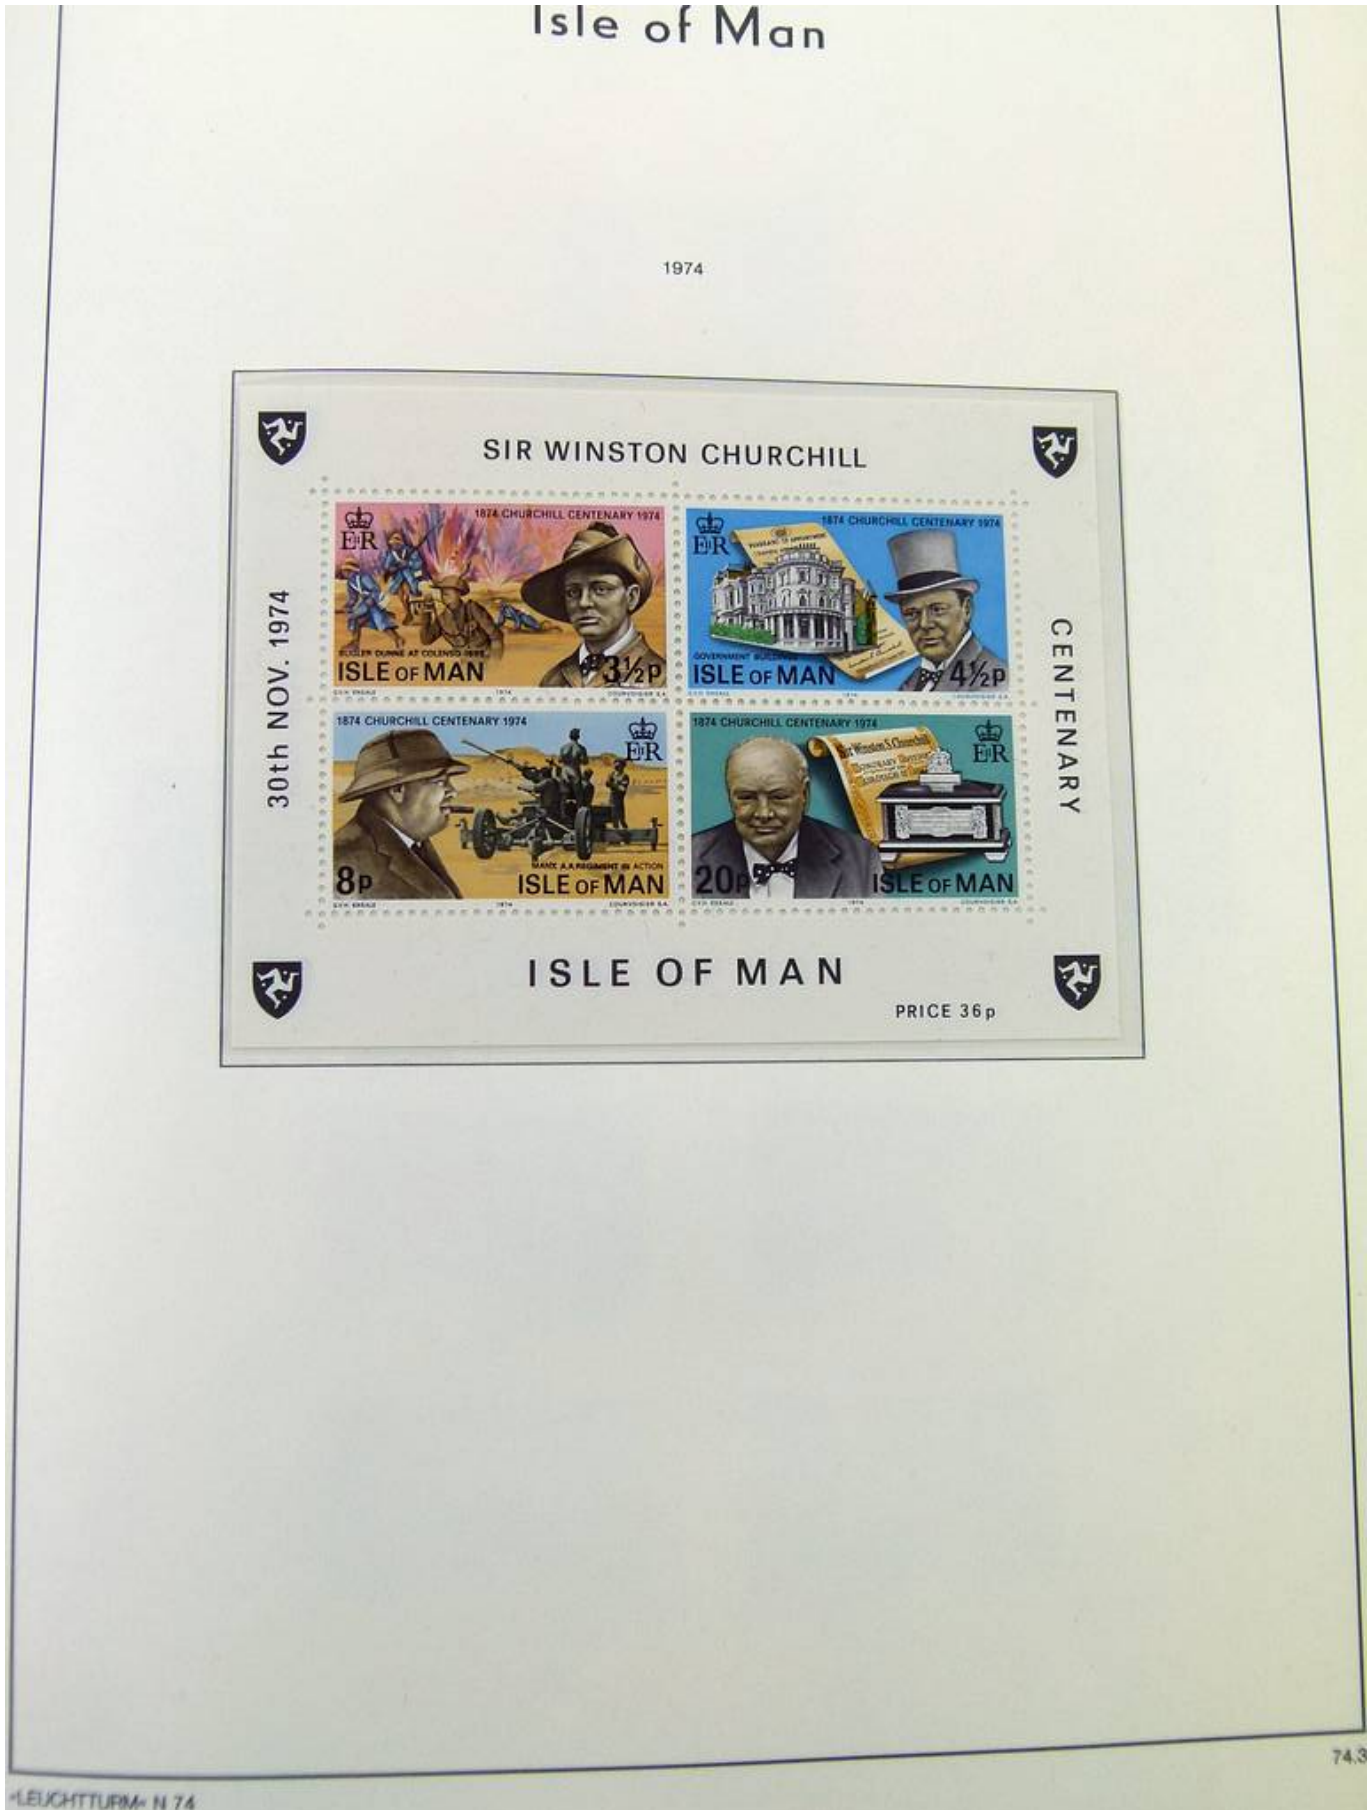

Foto nr.: 31

LEUCHTURM N 74

74.3