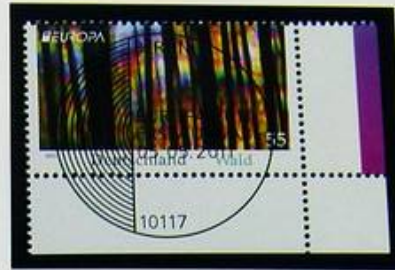

Foto nr.: 10

EUROPA

Wald

Die Vereinten Nationen haben das Jahr 2011 zum Internationalen Jahr der Wälder erklärt.

Entwurf: Professor Hans Peter Hoch und Andreas Hoch, Baltmannsweiler • Druck: Mehrfarben-Offsetdruck der Bundesdruckerei GmbH, Berlin