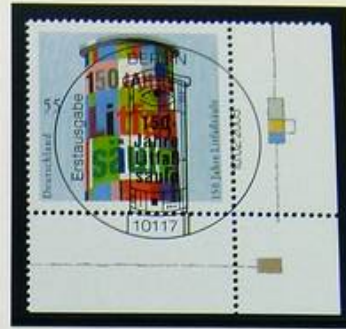

Foto nr.: 12

150 Jahre Litfaßsäule

Vor 150 Jahren erfand Ernst Litfaß die berühmte, schon bald nach ihm benannte Litfaßsäule. Heute ist sie ein Klassiker unter den Plakatwerbeträgern.
Entwurf: Professor Ernst Kößlinger, Planegg • Druck: Mehrfarben-Offsetdruck der Bagel Security-Print GmbH & Co. KG, Mönchengladbach