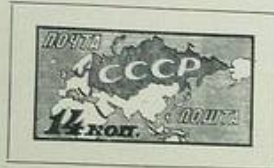

Foto nr.: 58

Russia

Rußland

Russie

Flugpostmarken

1927

(dunkelblau/braun)
←
15 Kop.
rot/grauoliv

Gedenkmarken

1927

1928

Gedenkmrk., wie
nebenstehend
1906—1925,
jedoch gezähnt
(anstatt geschnitten)
mit Aufdruck
**8
КОП.**
a. 7 Kop.
braun

Gedenkmrk., wie neben-
stehend 1925—1926, jed.
gezähnt (anst. geschn.)
mit Aufdruck
**8
КОП.**
a. 7 Kop. braun