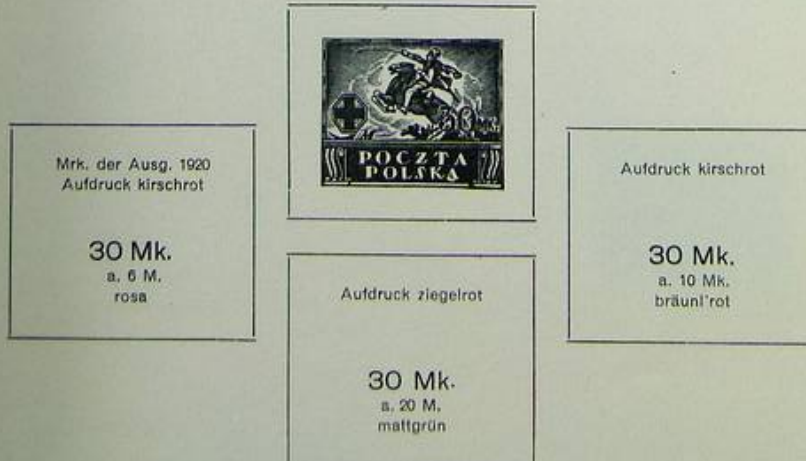

Lot nr.: L261990

Country/Type: Europe

Europe collection, in album, with MH and used stamps. Good lot of Oldenburg and Austria stamps.

Price: 130 eur

[[Go to the lot on www.sevenstamps.com](http://www.sevenstamps.com)]

Wohltätigkeitsmarken

1921

Foto nr.: 36

Foto nr.: 37

Polen

Poland		Pologne
	1923	
	(Kopernikus) 5000 Mk. rot	
1923	1923	1924
		
		
	1924	
	(schokoladen)	
	20000 Mk. gelboliv	
		(orangebraun)
	200000 Mk. hellblau	
		