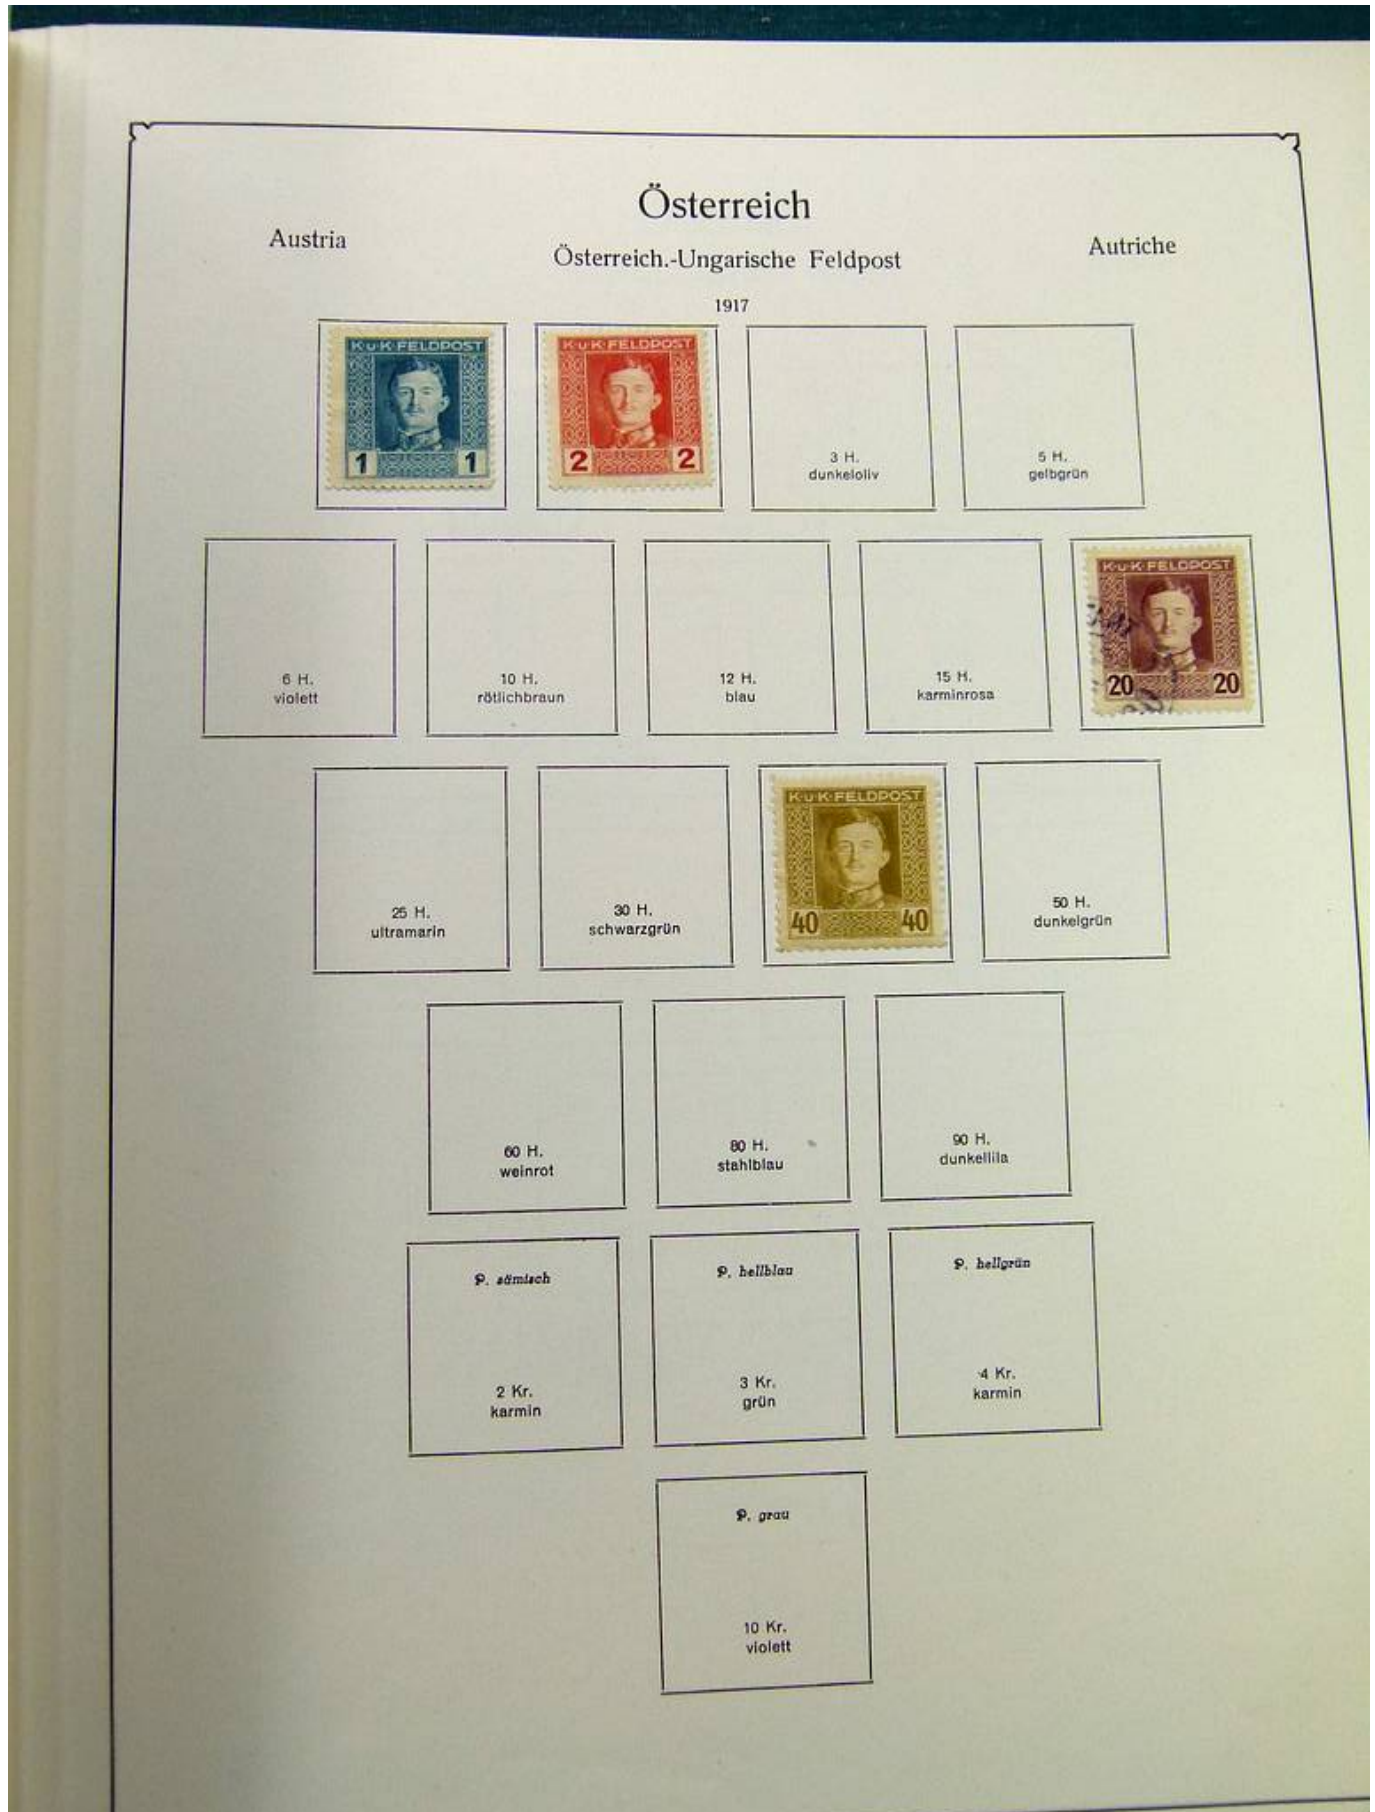

Foto nr.: 30