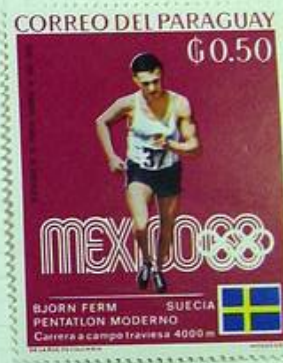

Foto nr.: 99

1000 - 1005