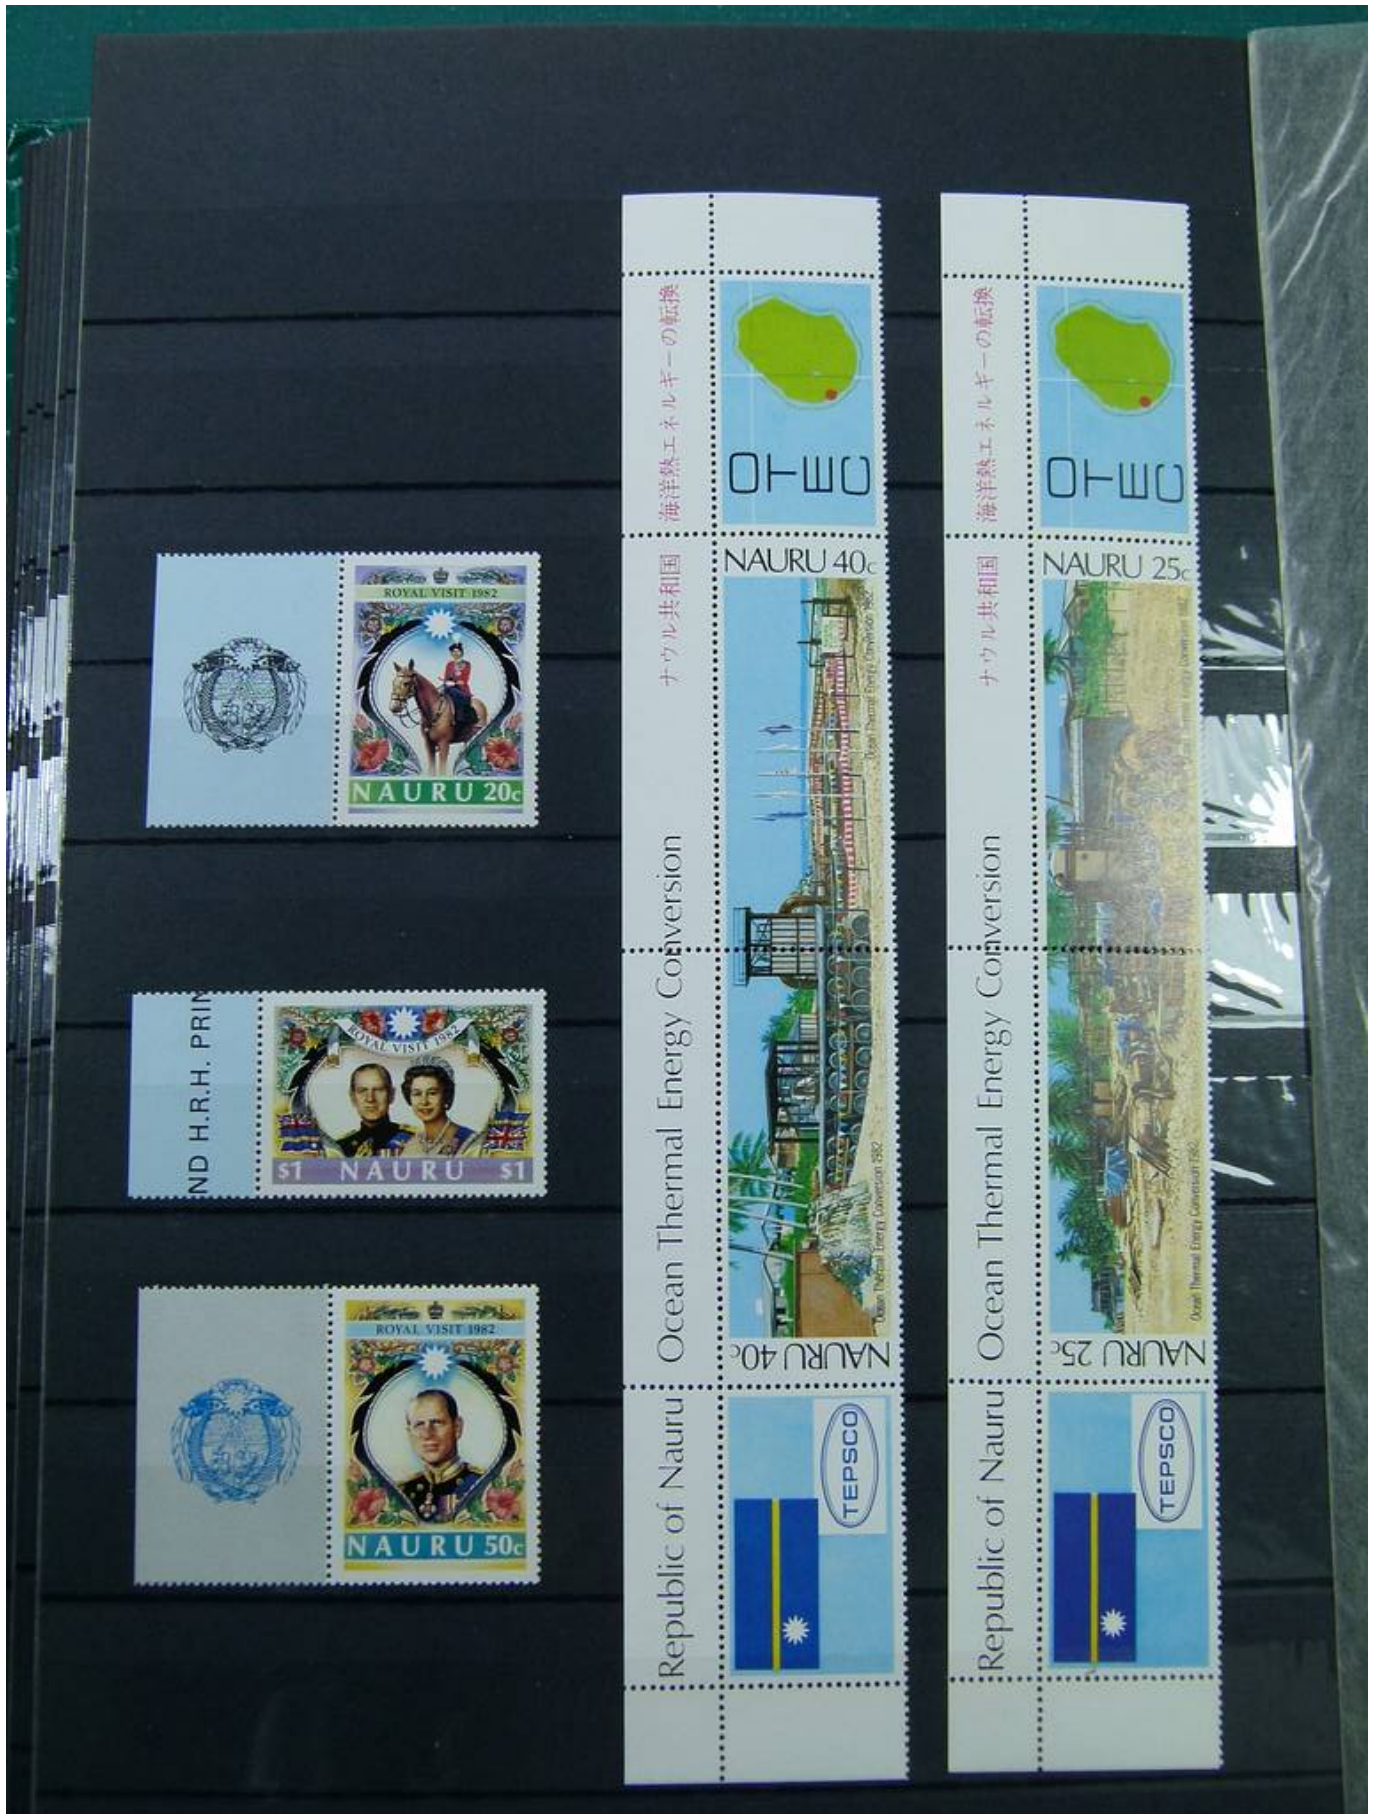

Foto nr.: 17