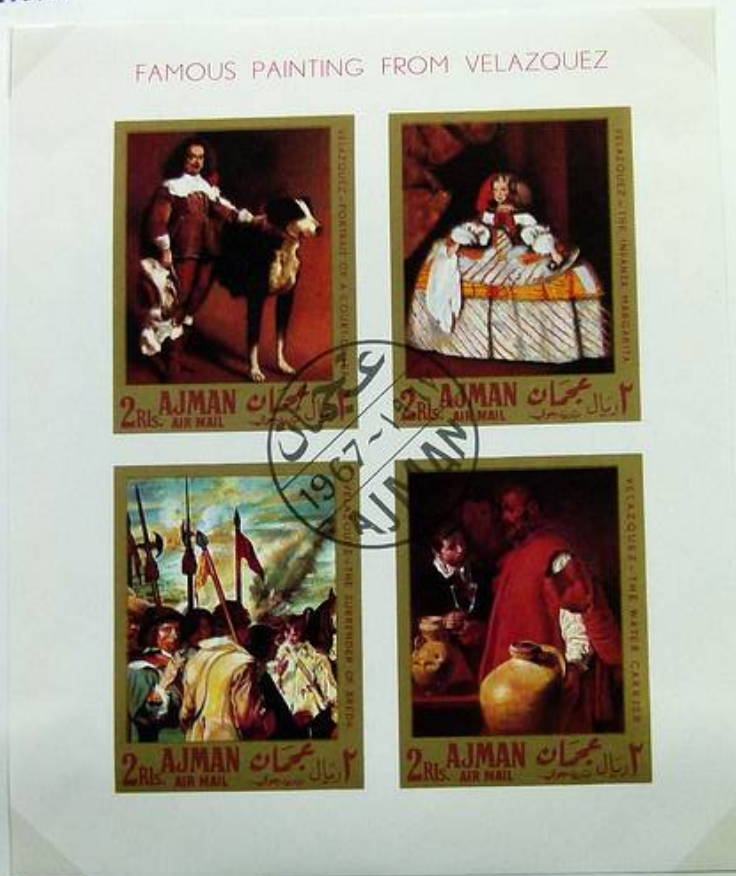

Foto nr.: 67

EMISSION
1968

Bloc Velasquez
A n 25