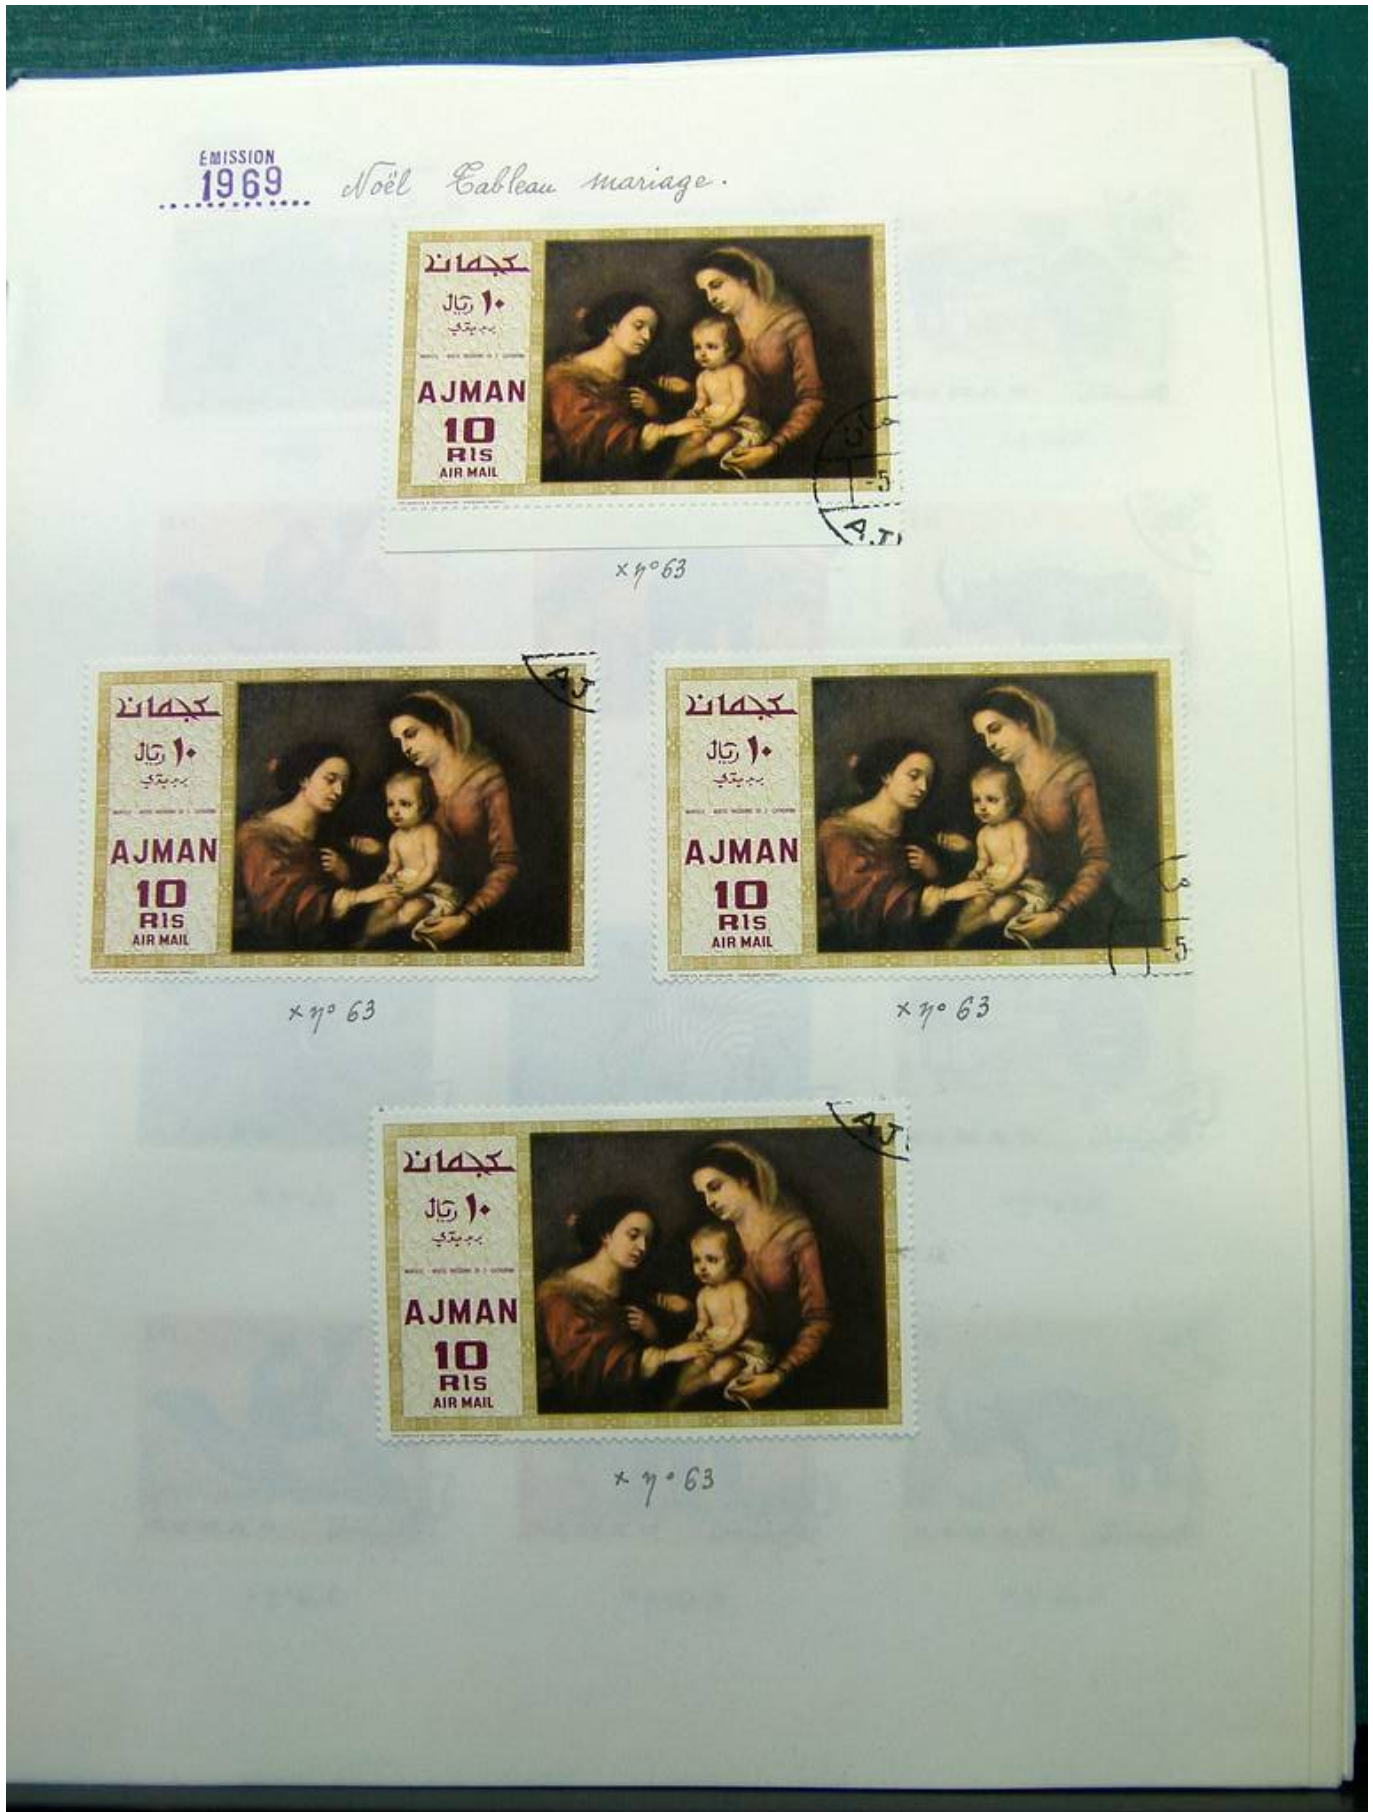

Foto nr.: 11