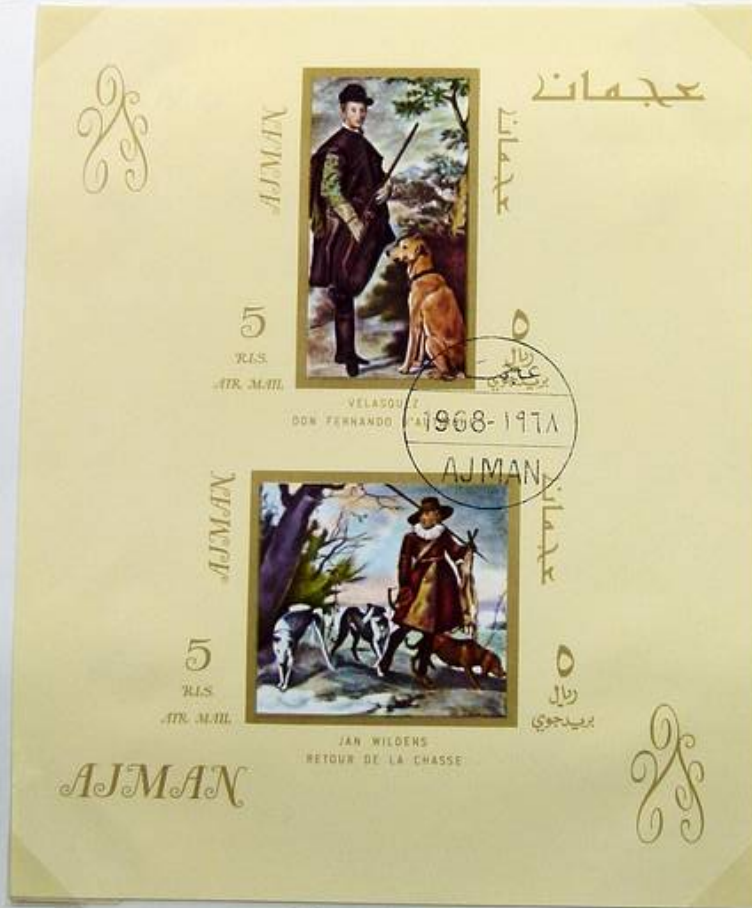

Foto nr.: 73

EMISSION
1968

*Bloc chiens
n° A 631*