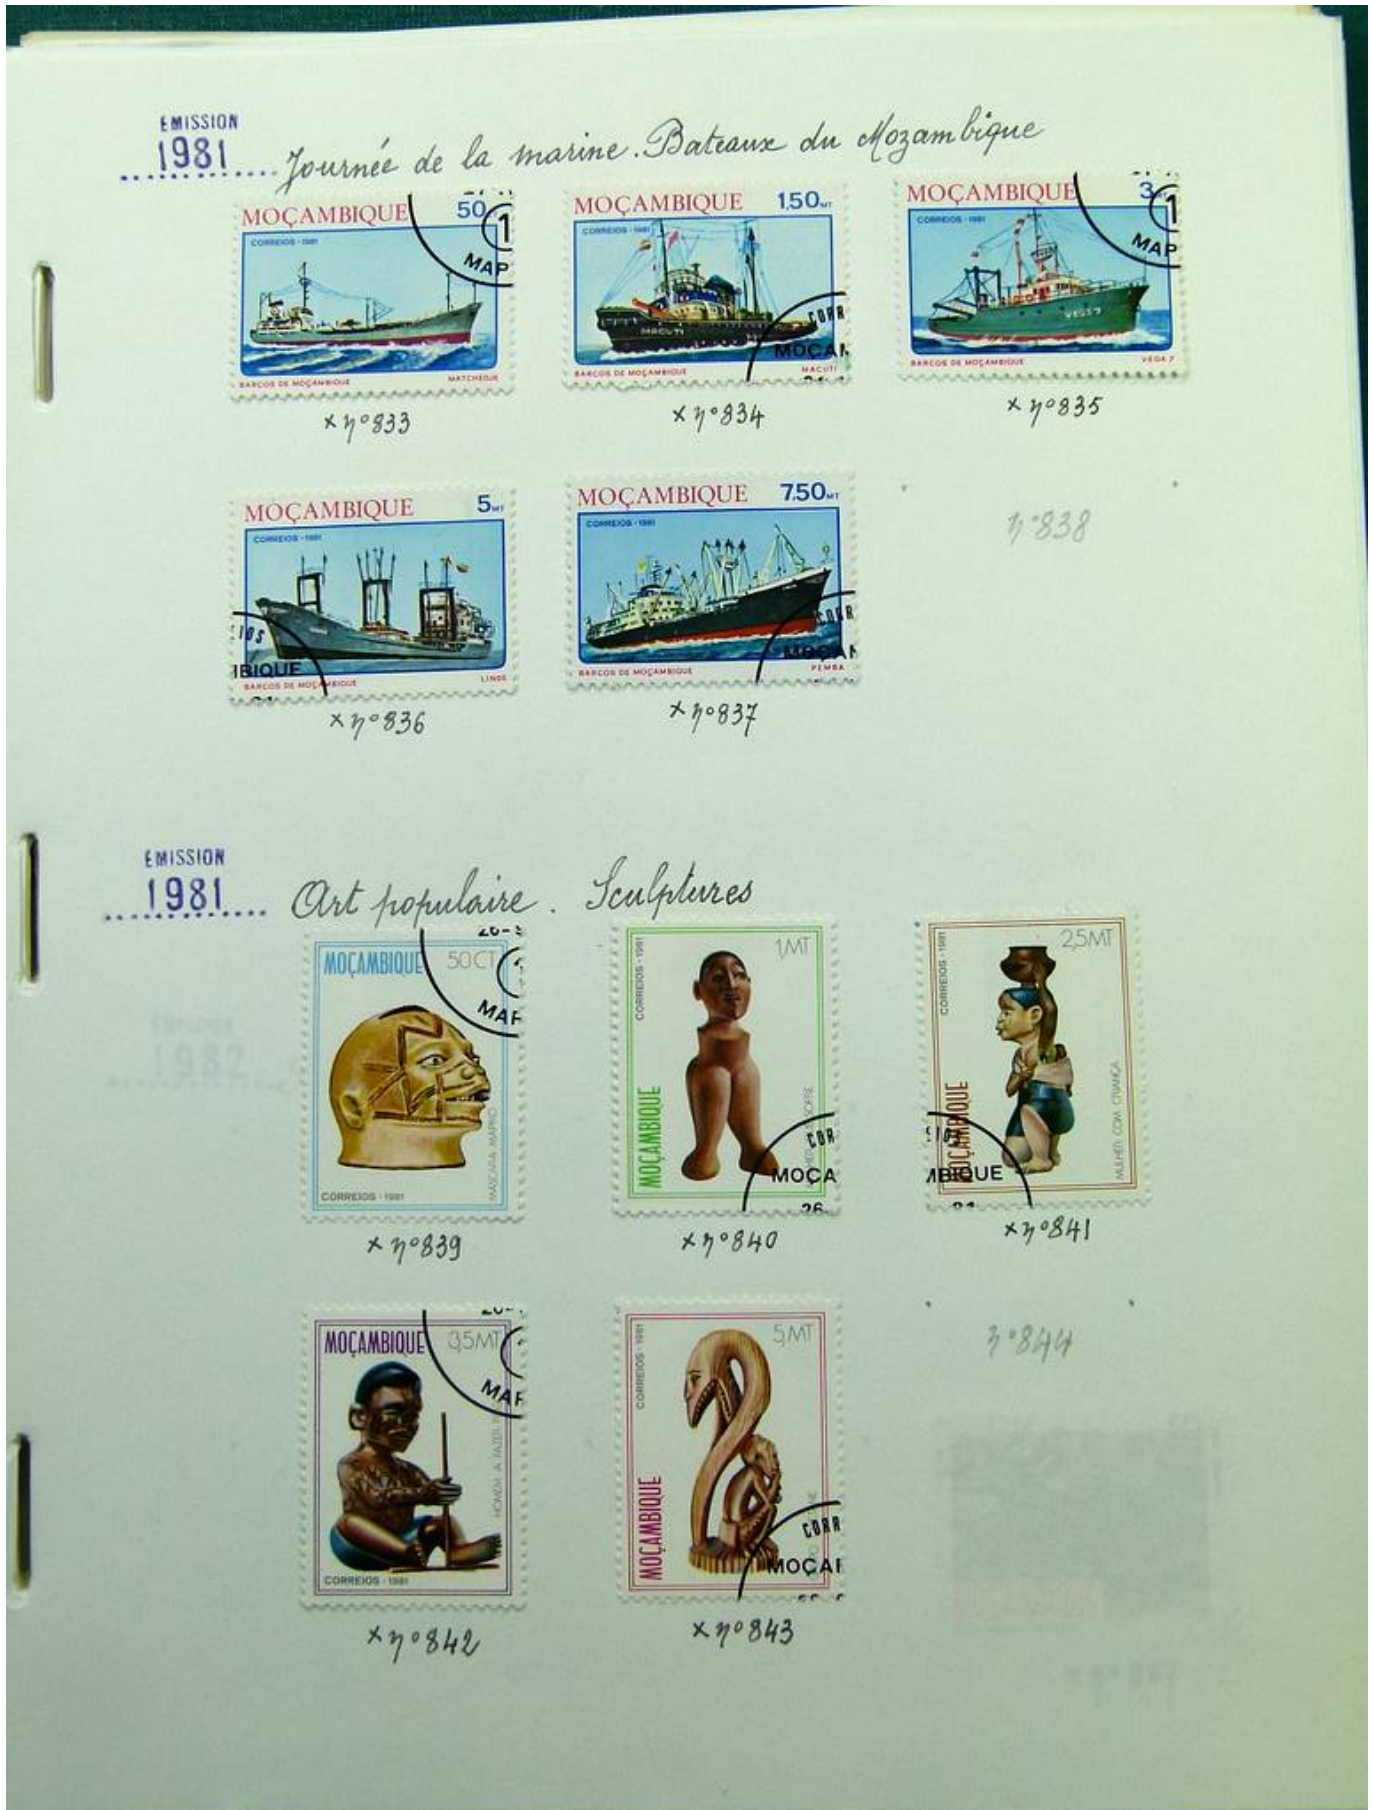

Lot nr.: L261736

Country/Type: Africa

Mozambique collection, from 1877 to 1986, on album pages, with new and used stamps, from the colonial period.

Price: 180 eur

[Go to the lot on [www.sevenstamps.com](http://www.sevenstamps.com) ]

70816

70817

70818

x 70819

Foto nr.: 59

Foto nr.: 60

Foto nr.: 61

Foto nr.: 62