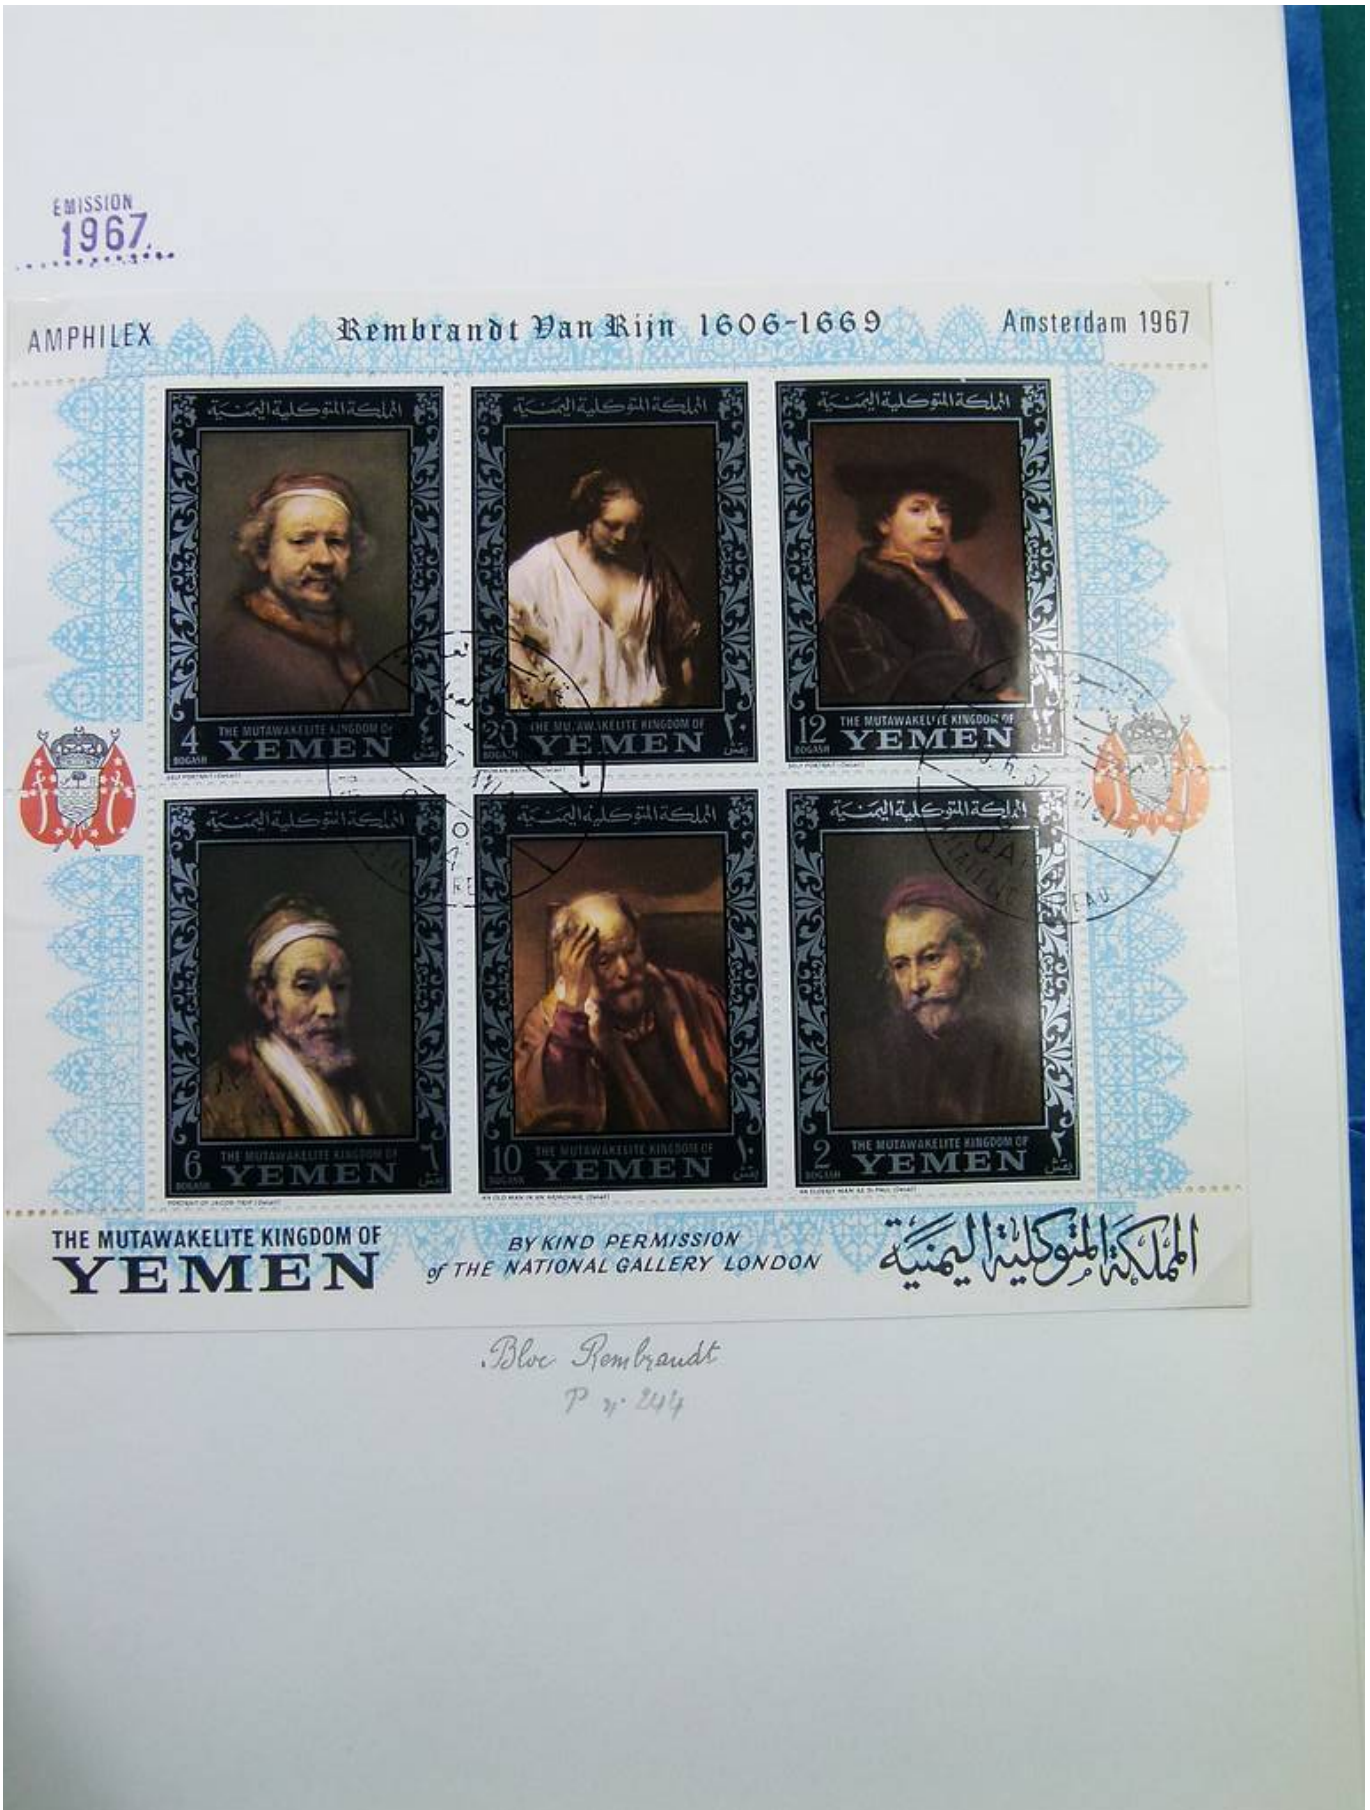

Foto nr.: 37