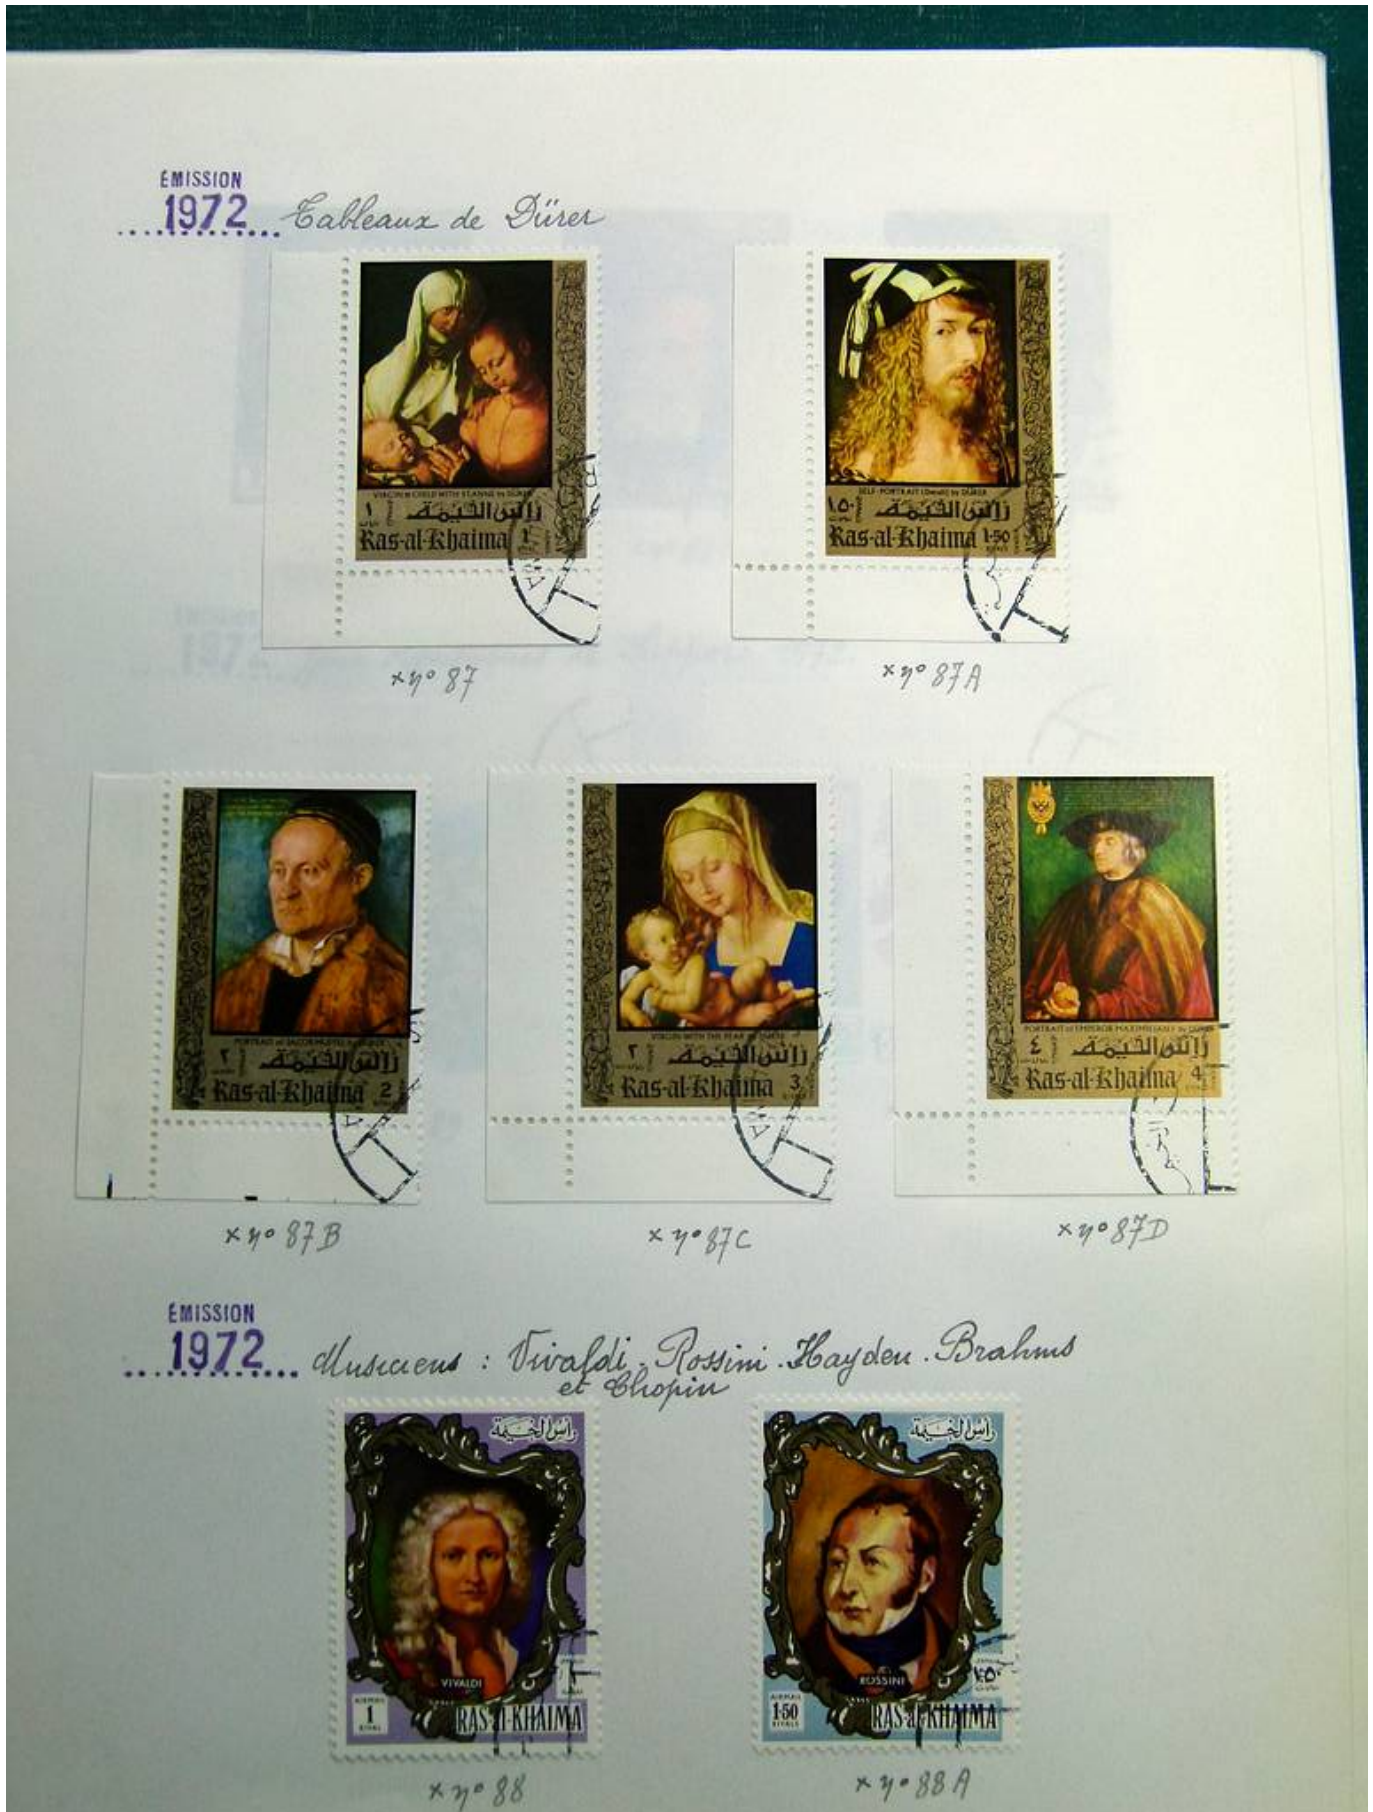

Foto nr.: 58