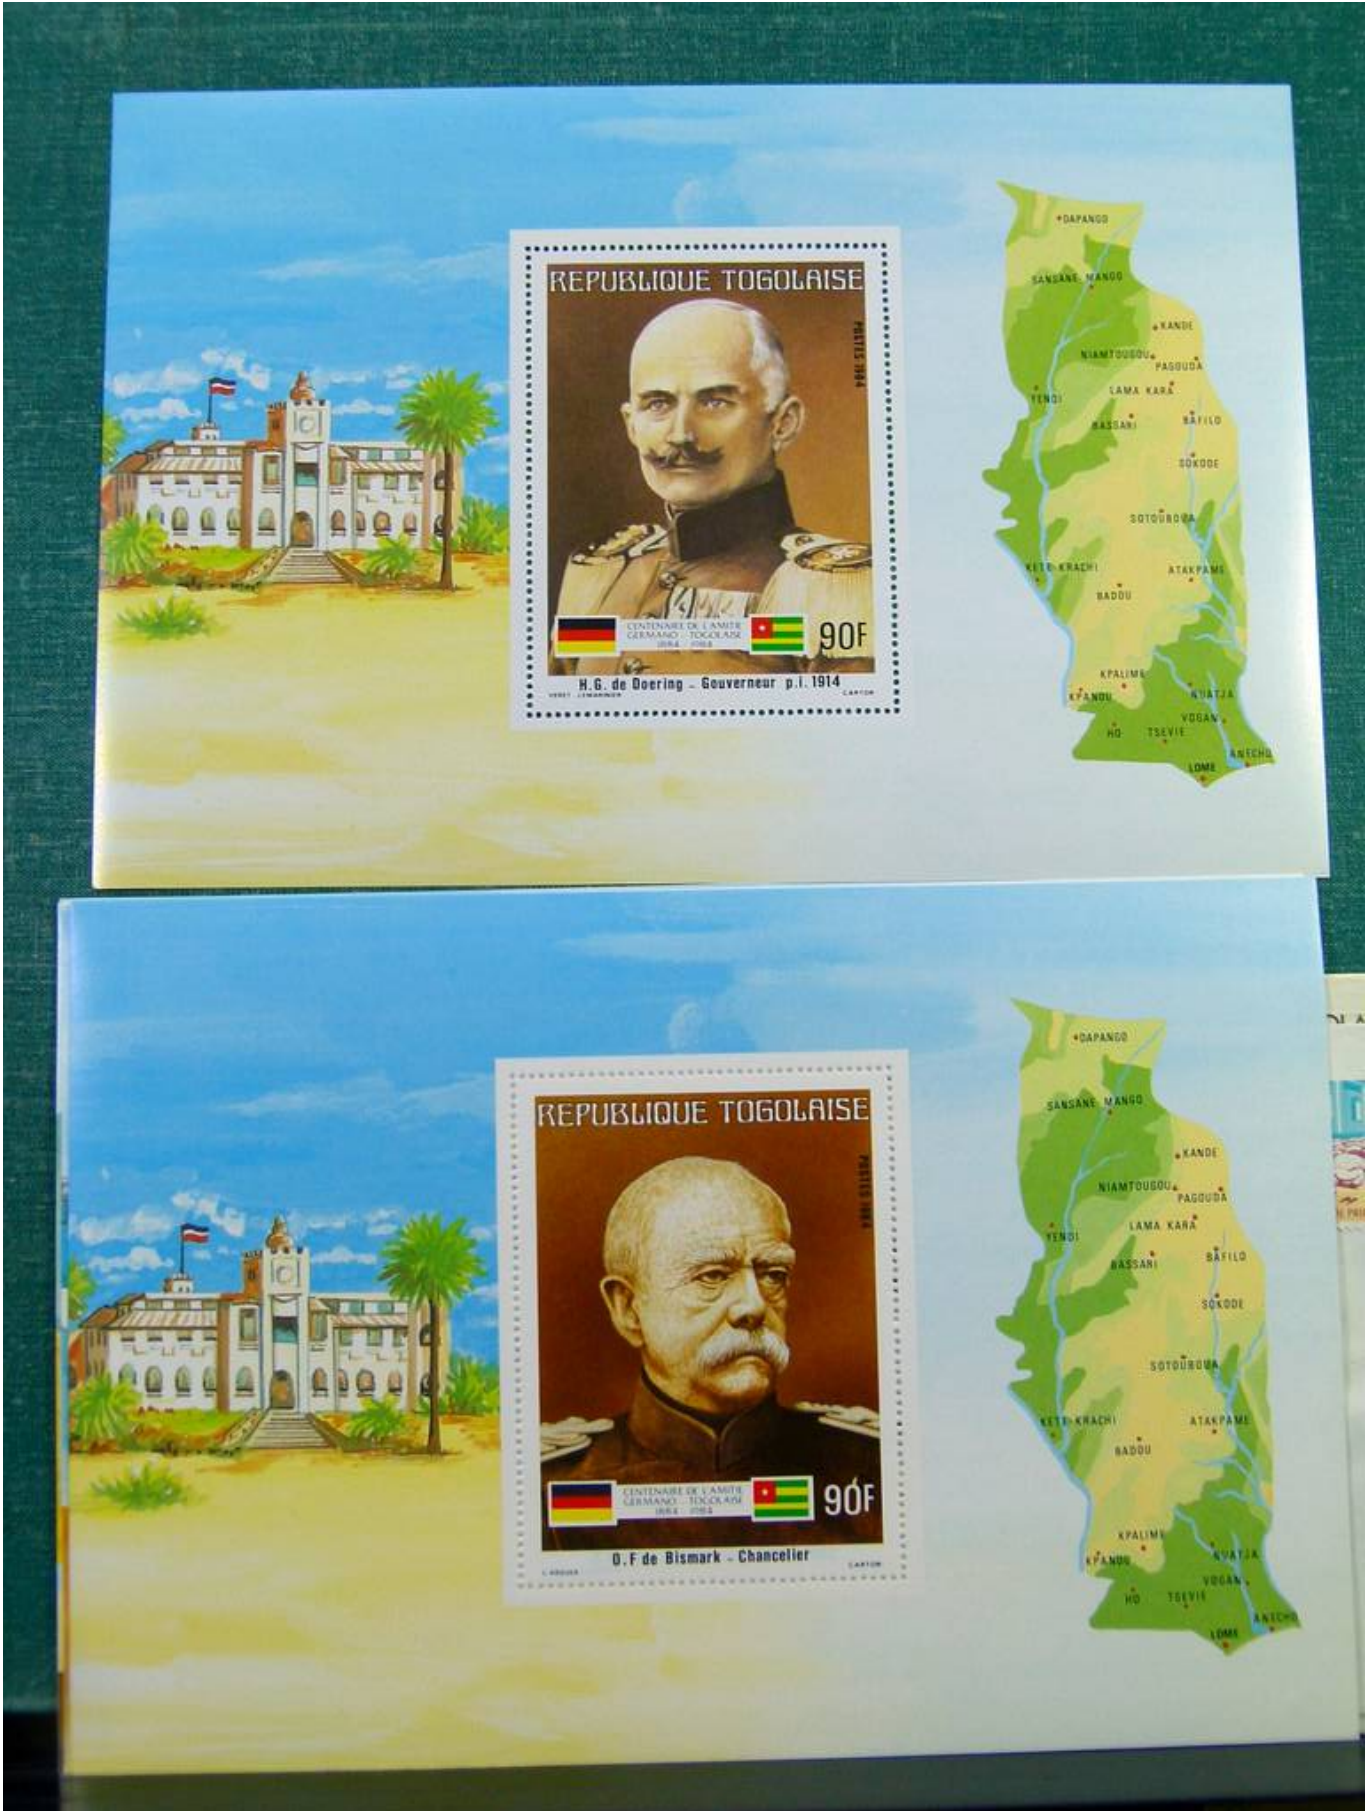

Seven Stamps Philately - Stamp lots and collections

SEVEN STAMPS

YOUR COLLECTION. OUR PASSION.

Foto nr.: 24