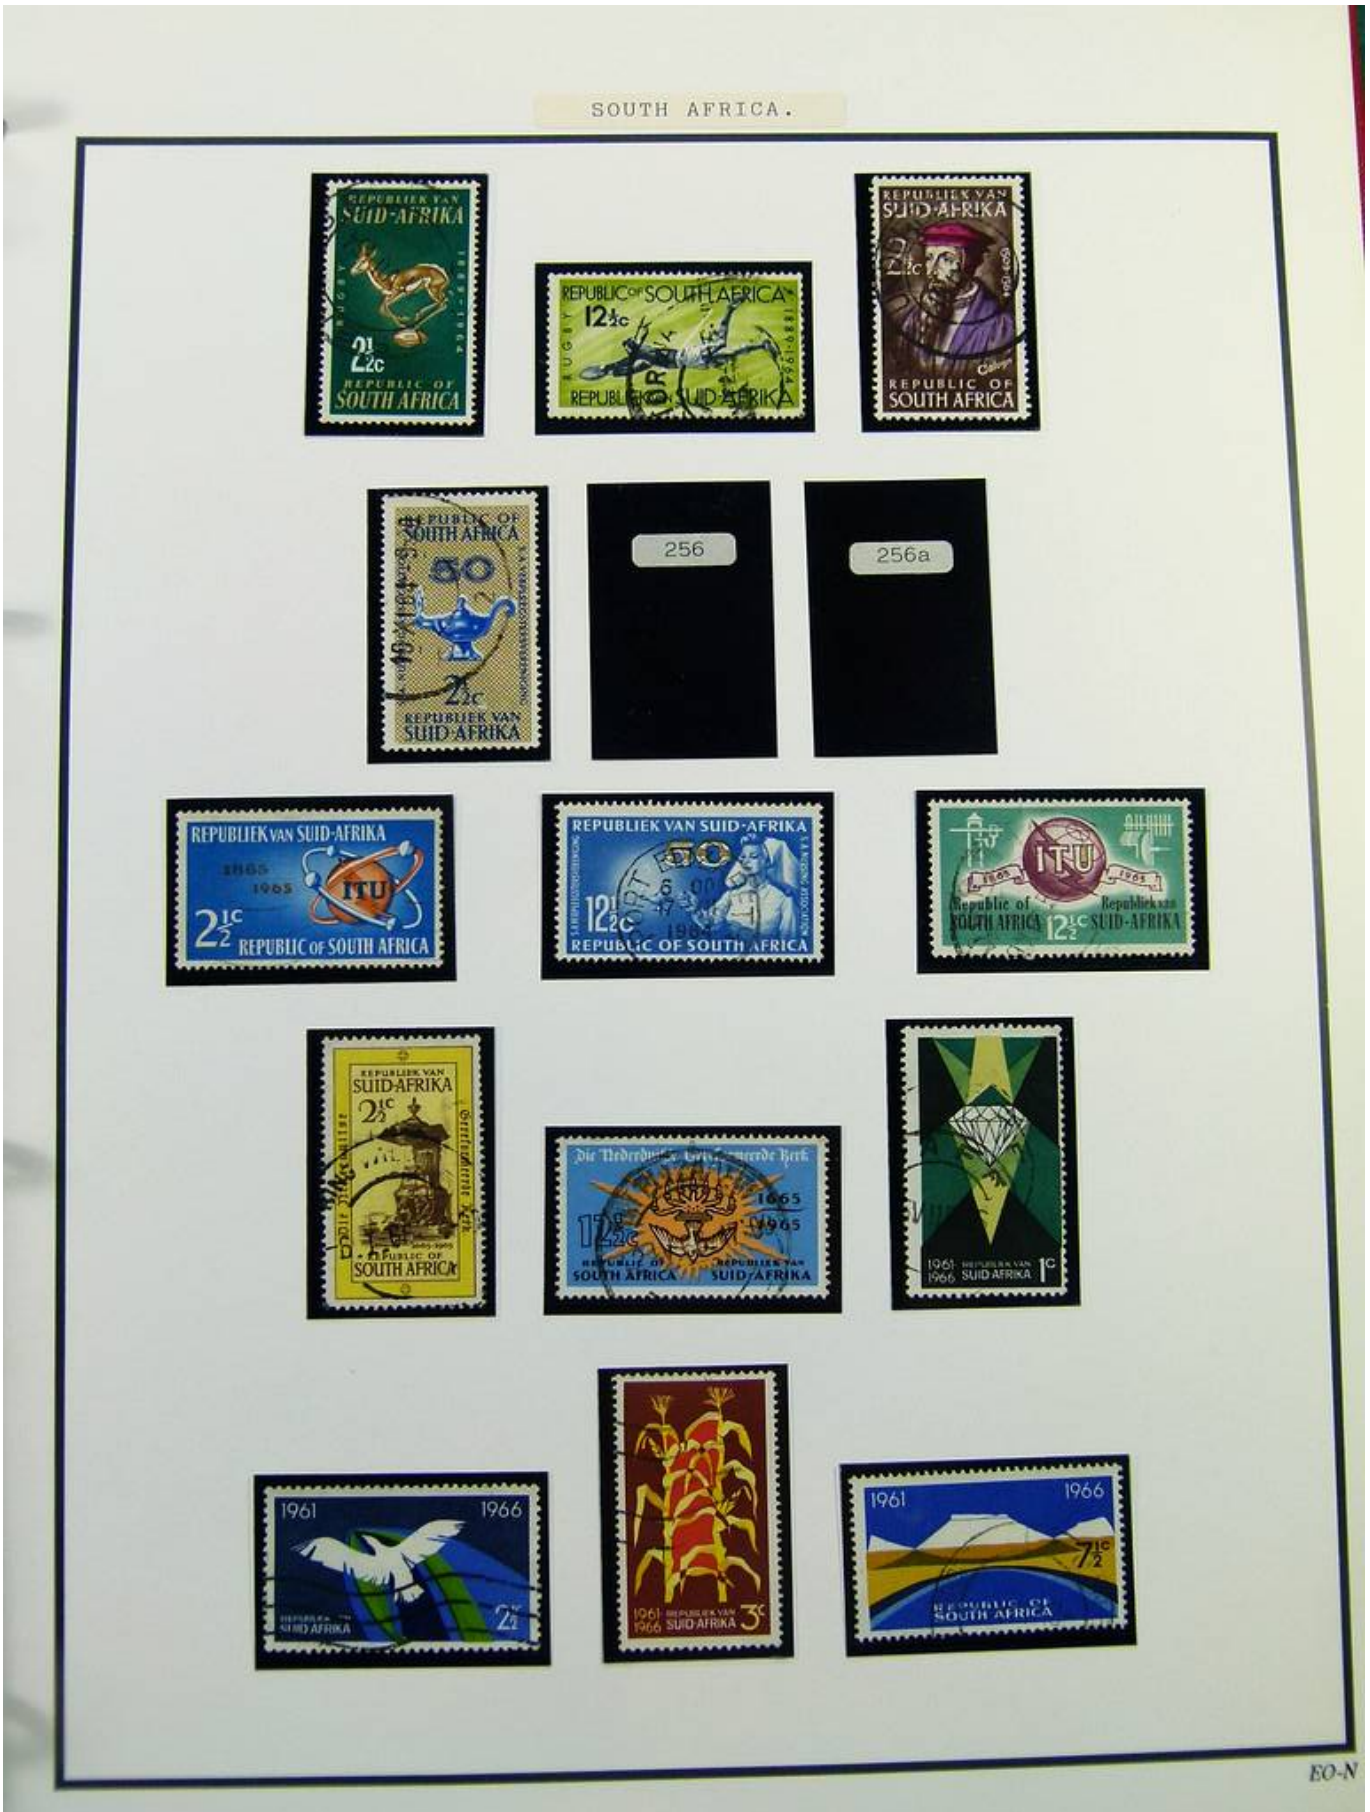

Foto nr.: 46