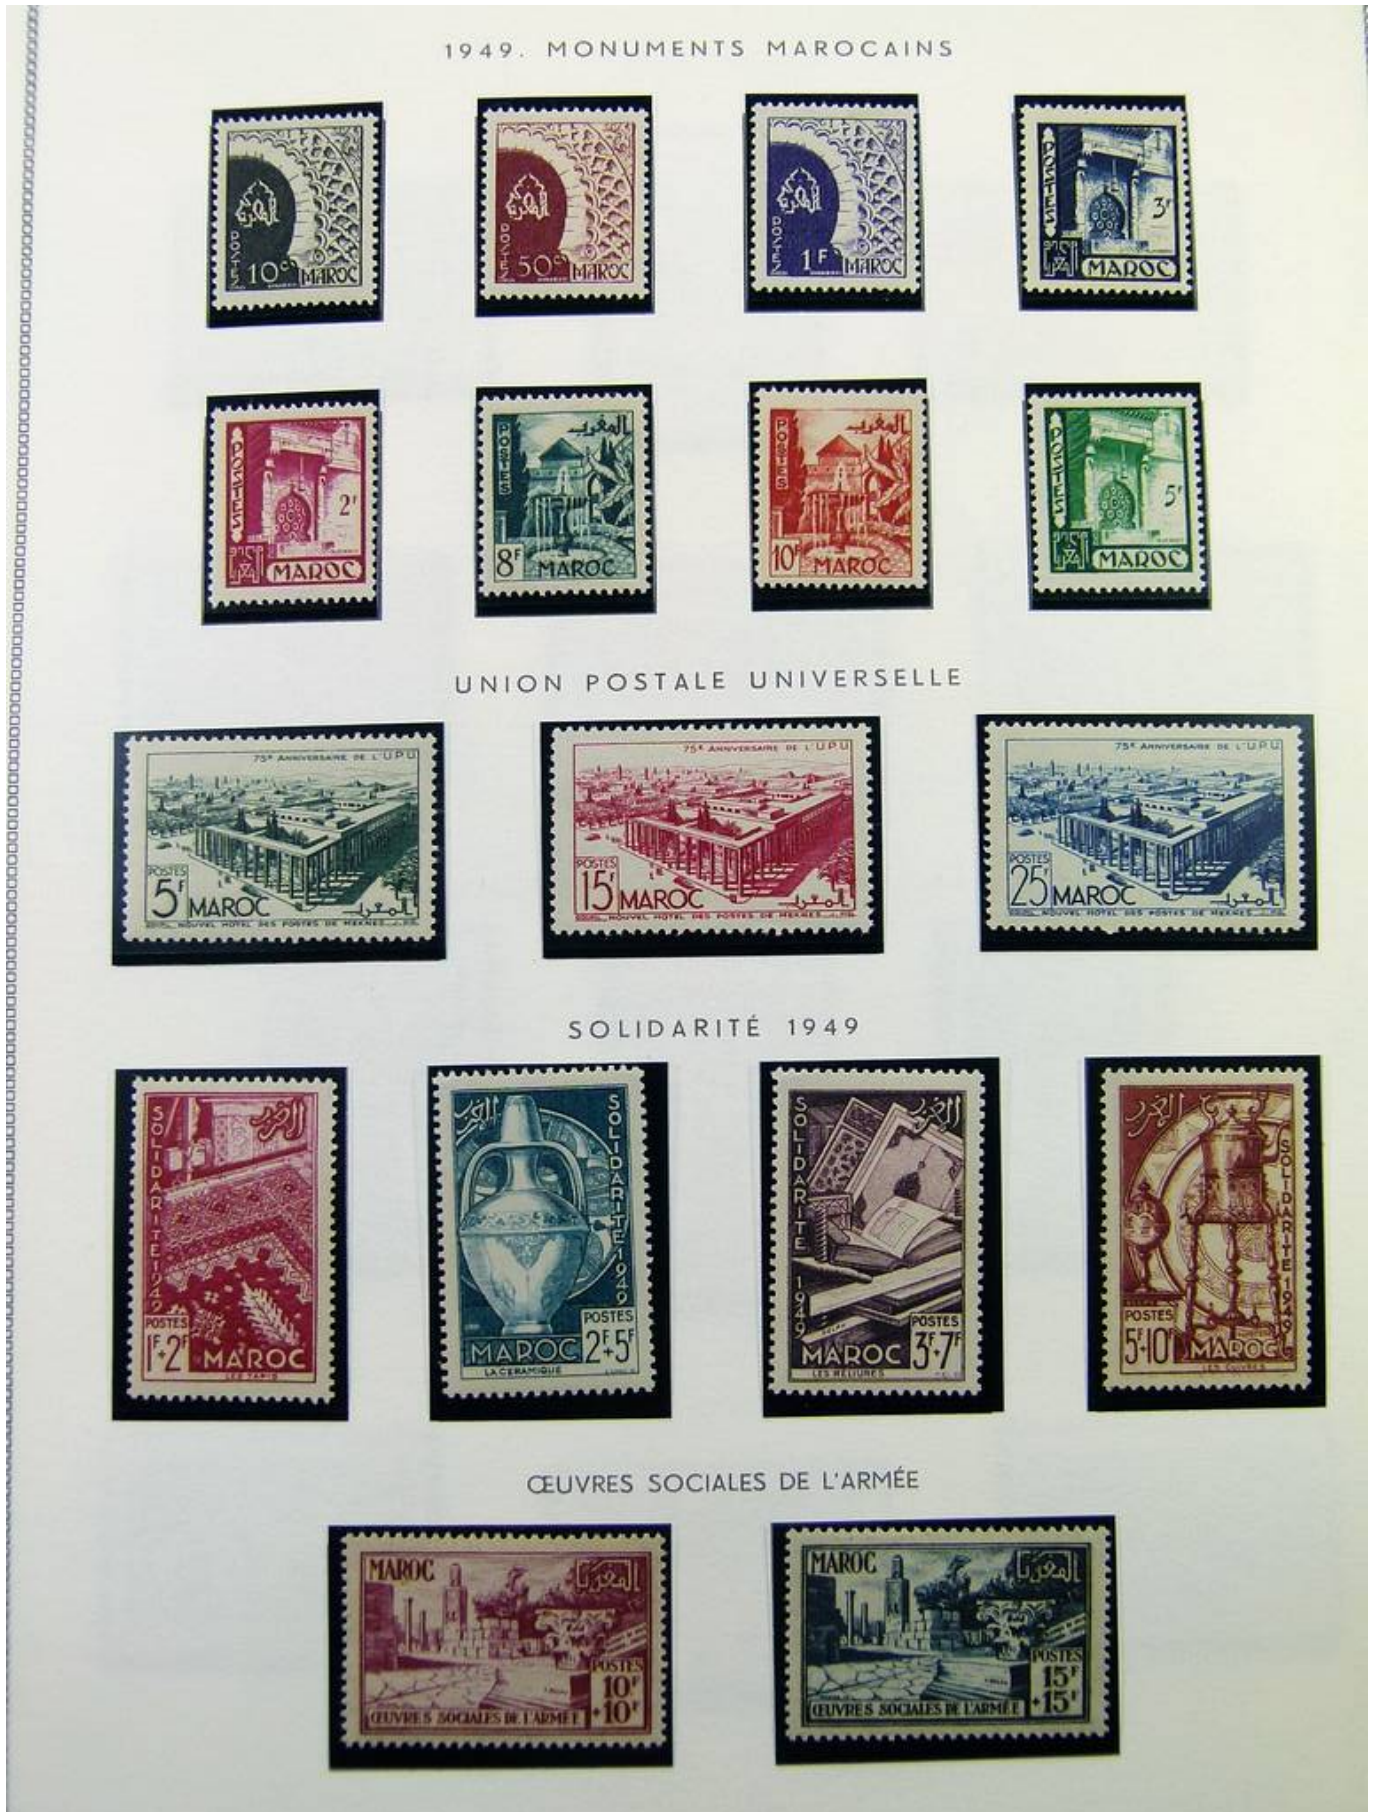

Foto nr.: 24