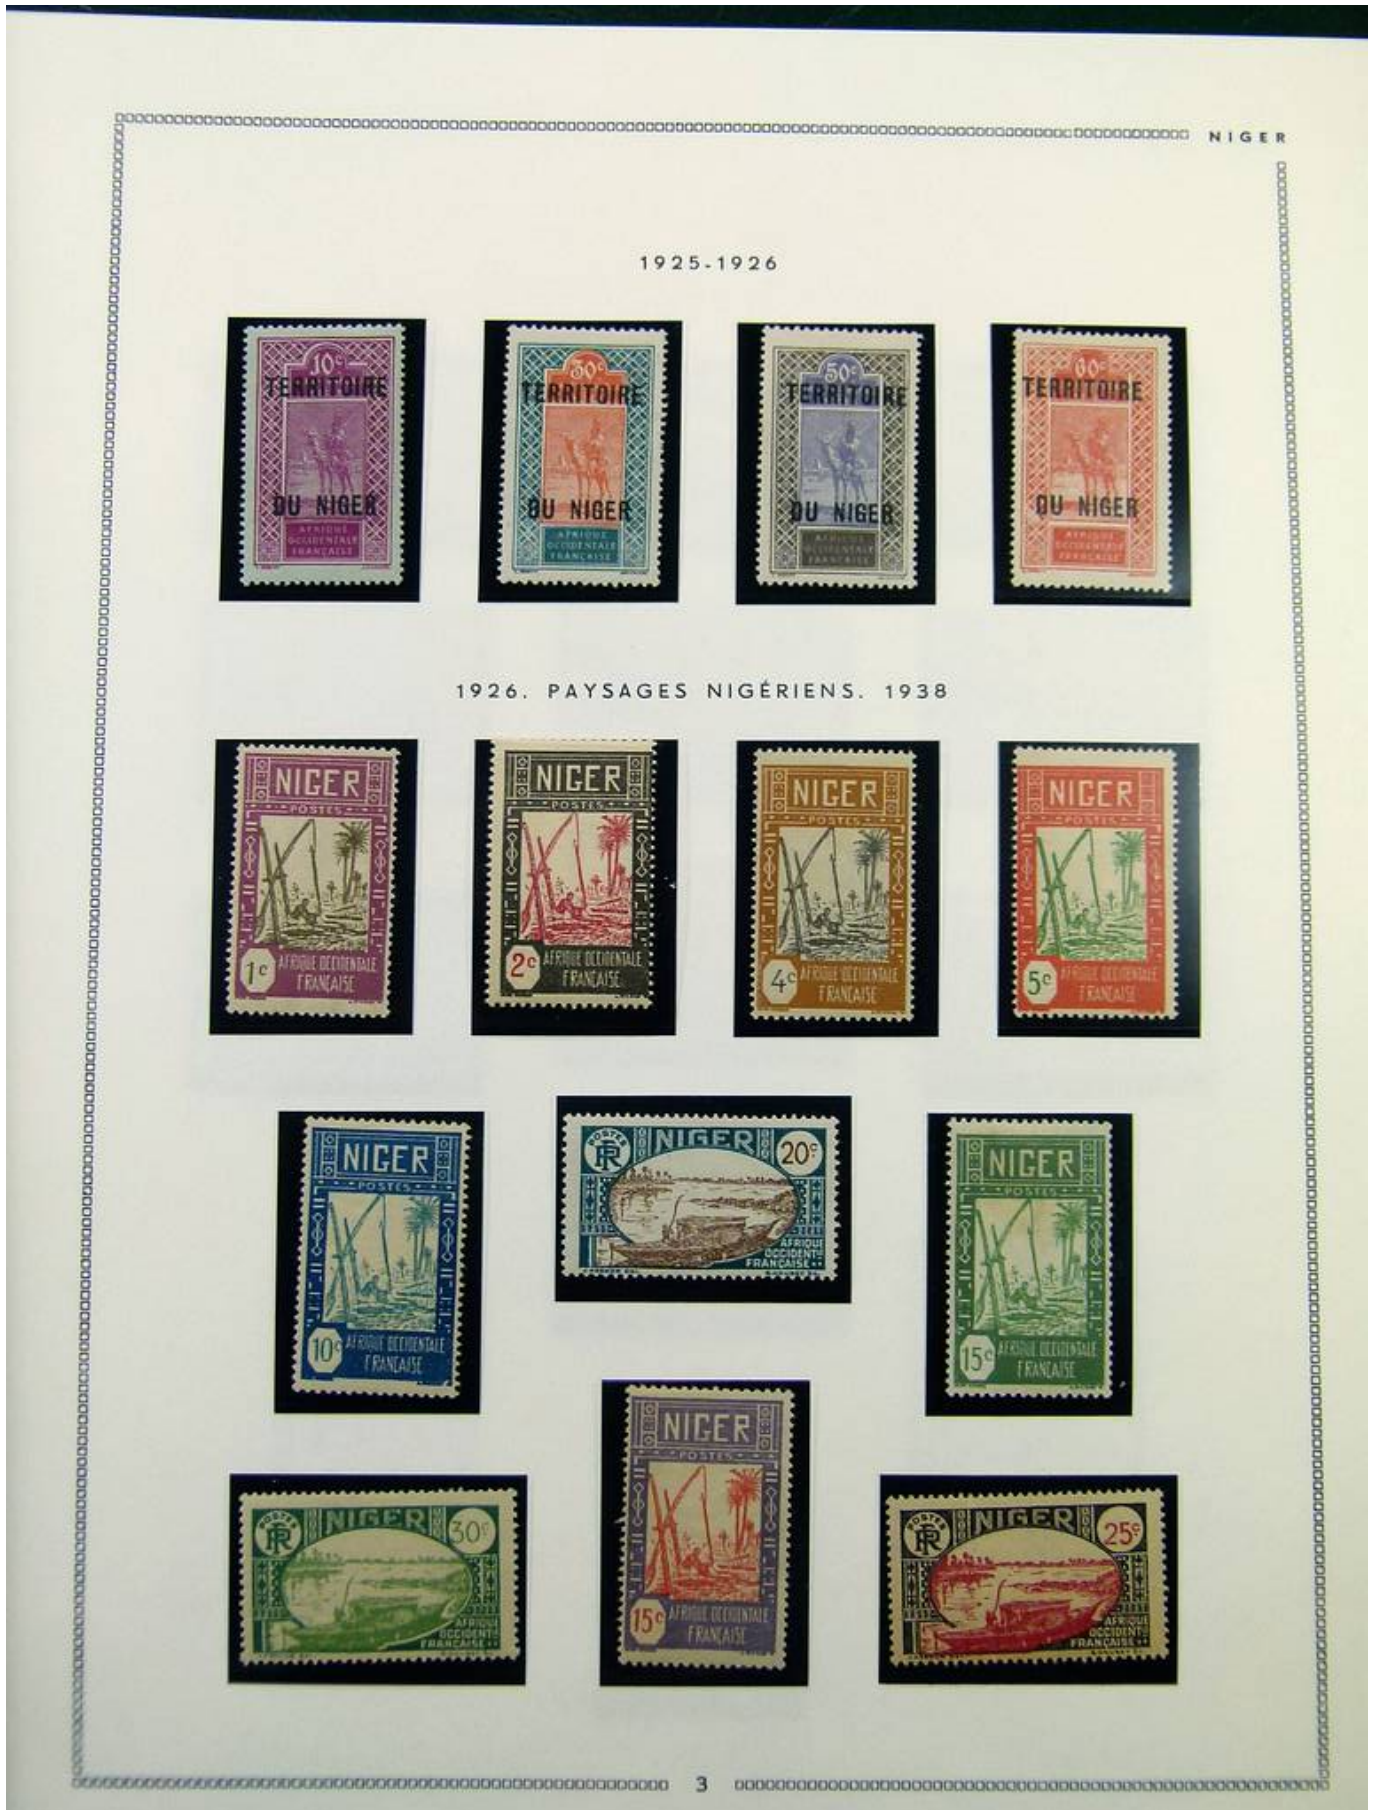

Foto nr.: 75