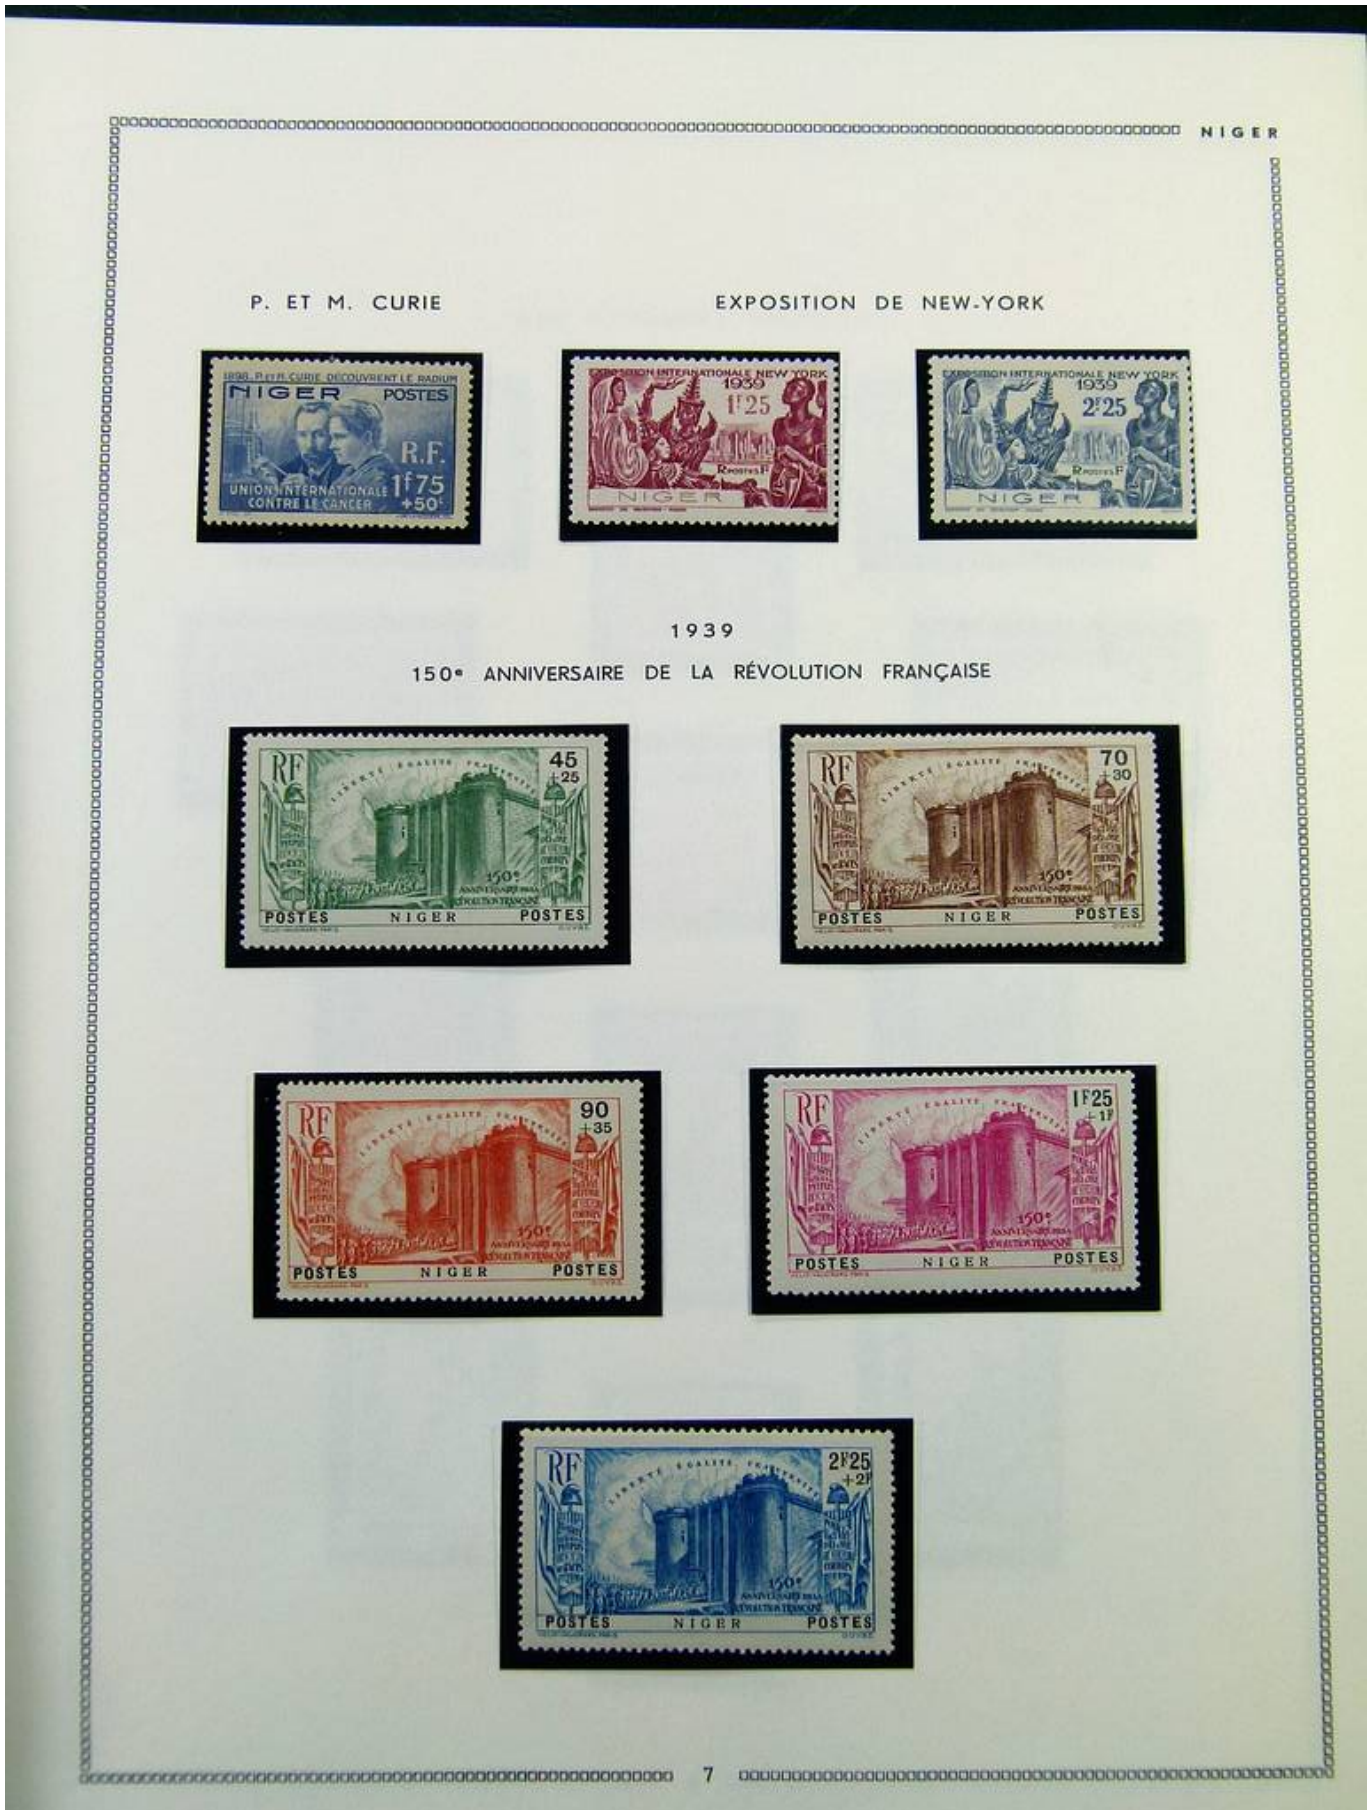

Foto nr.: 79