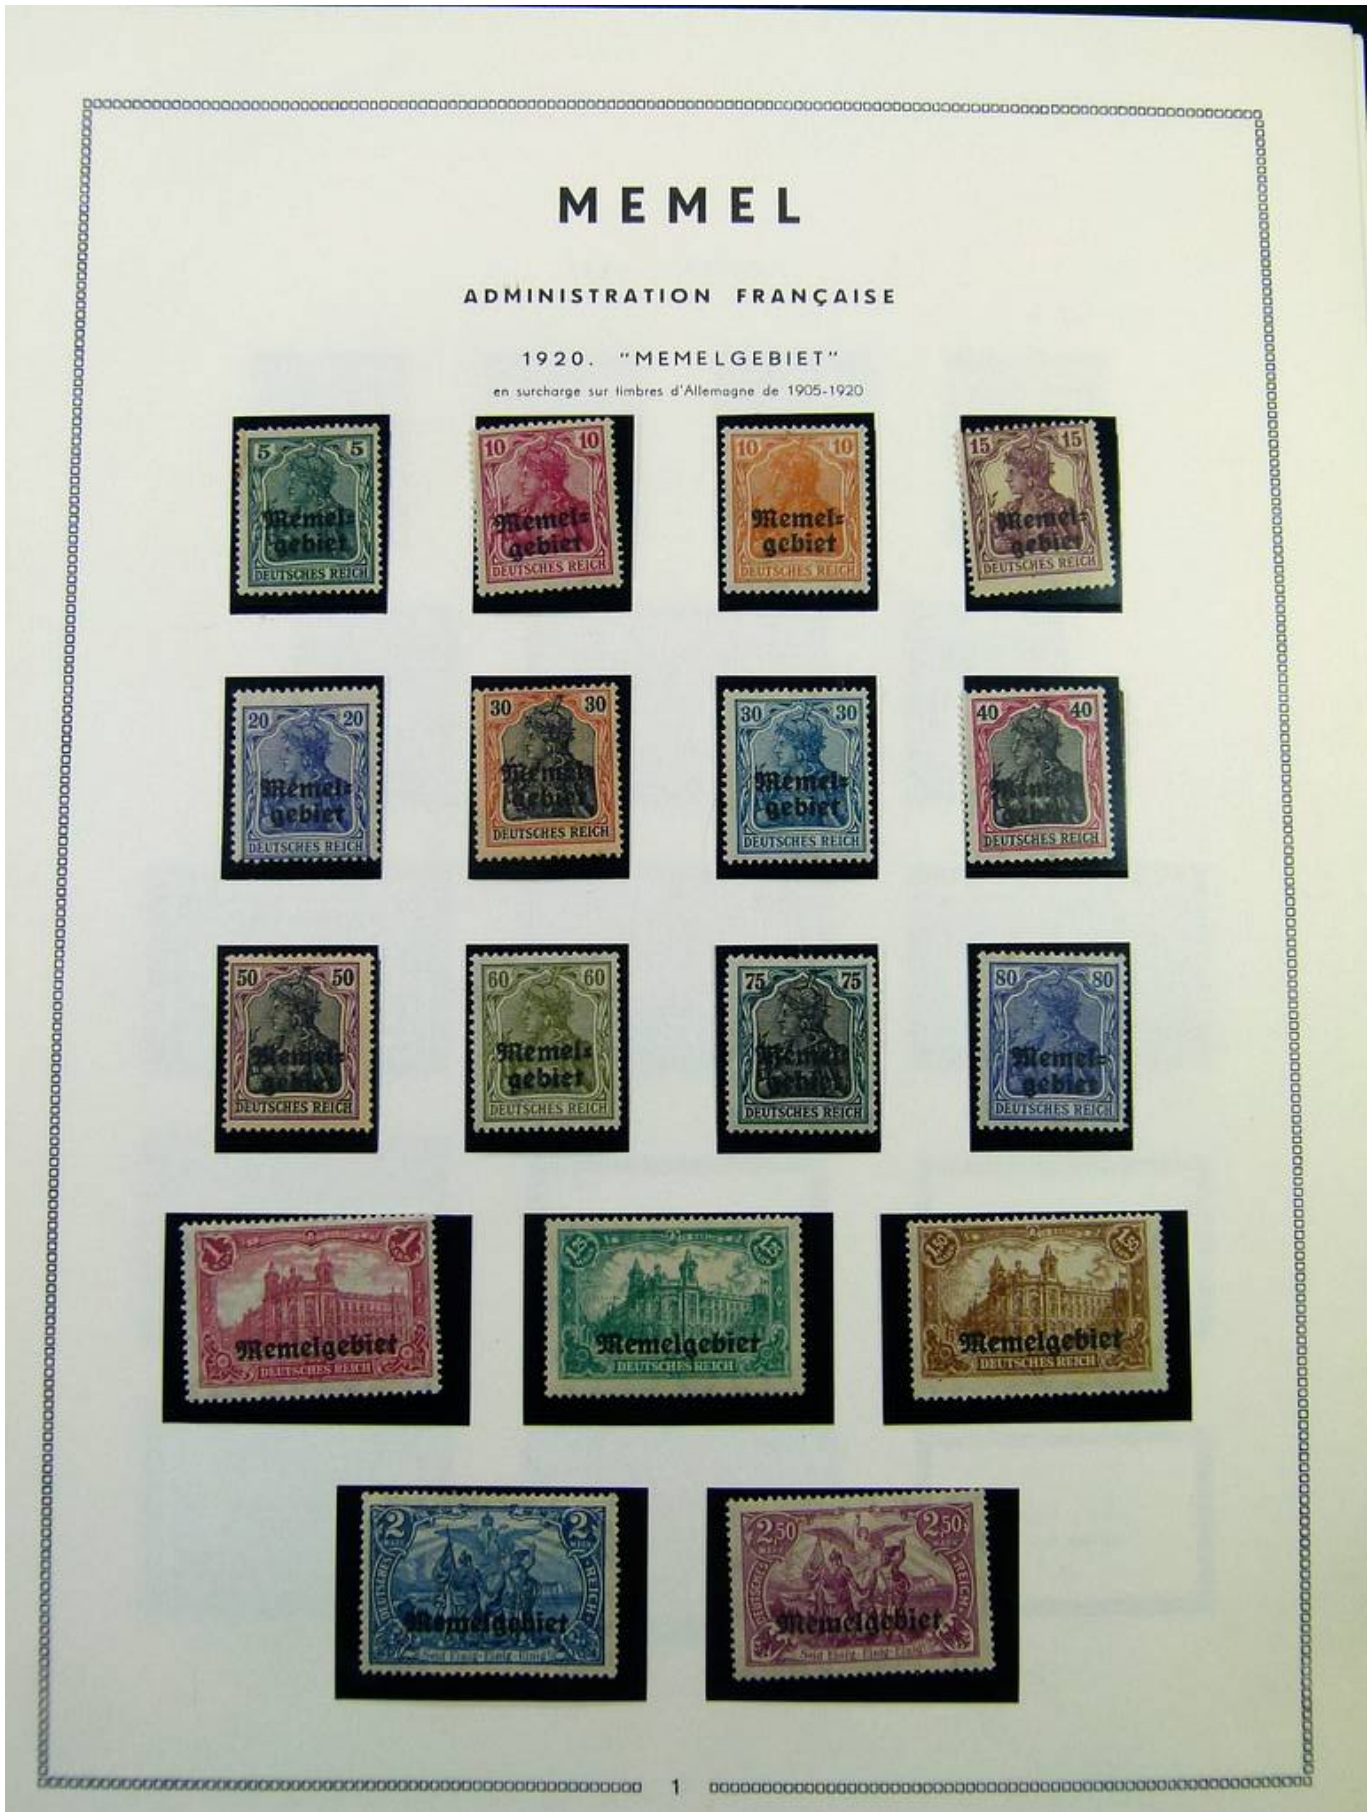

Foto nr.: 59