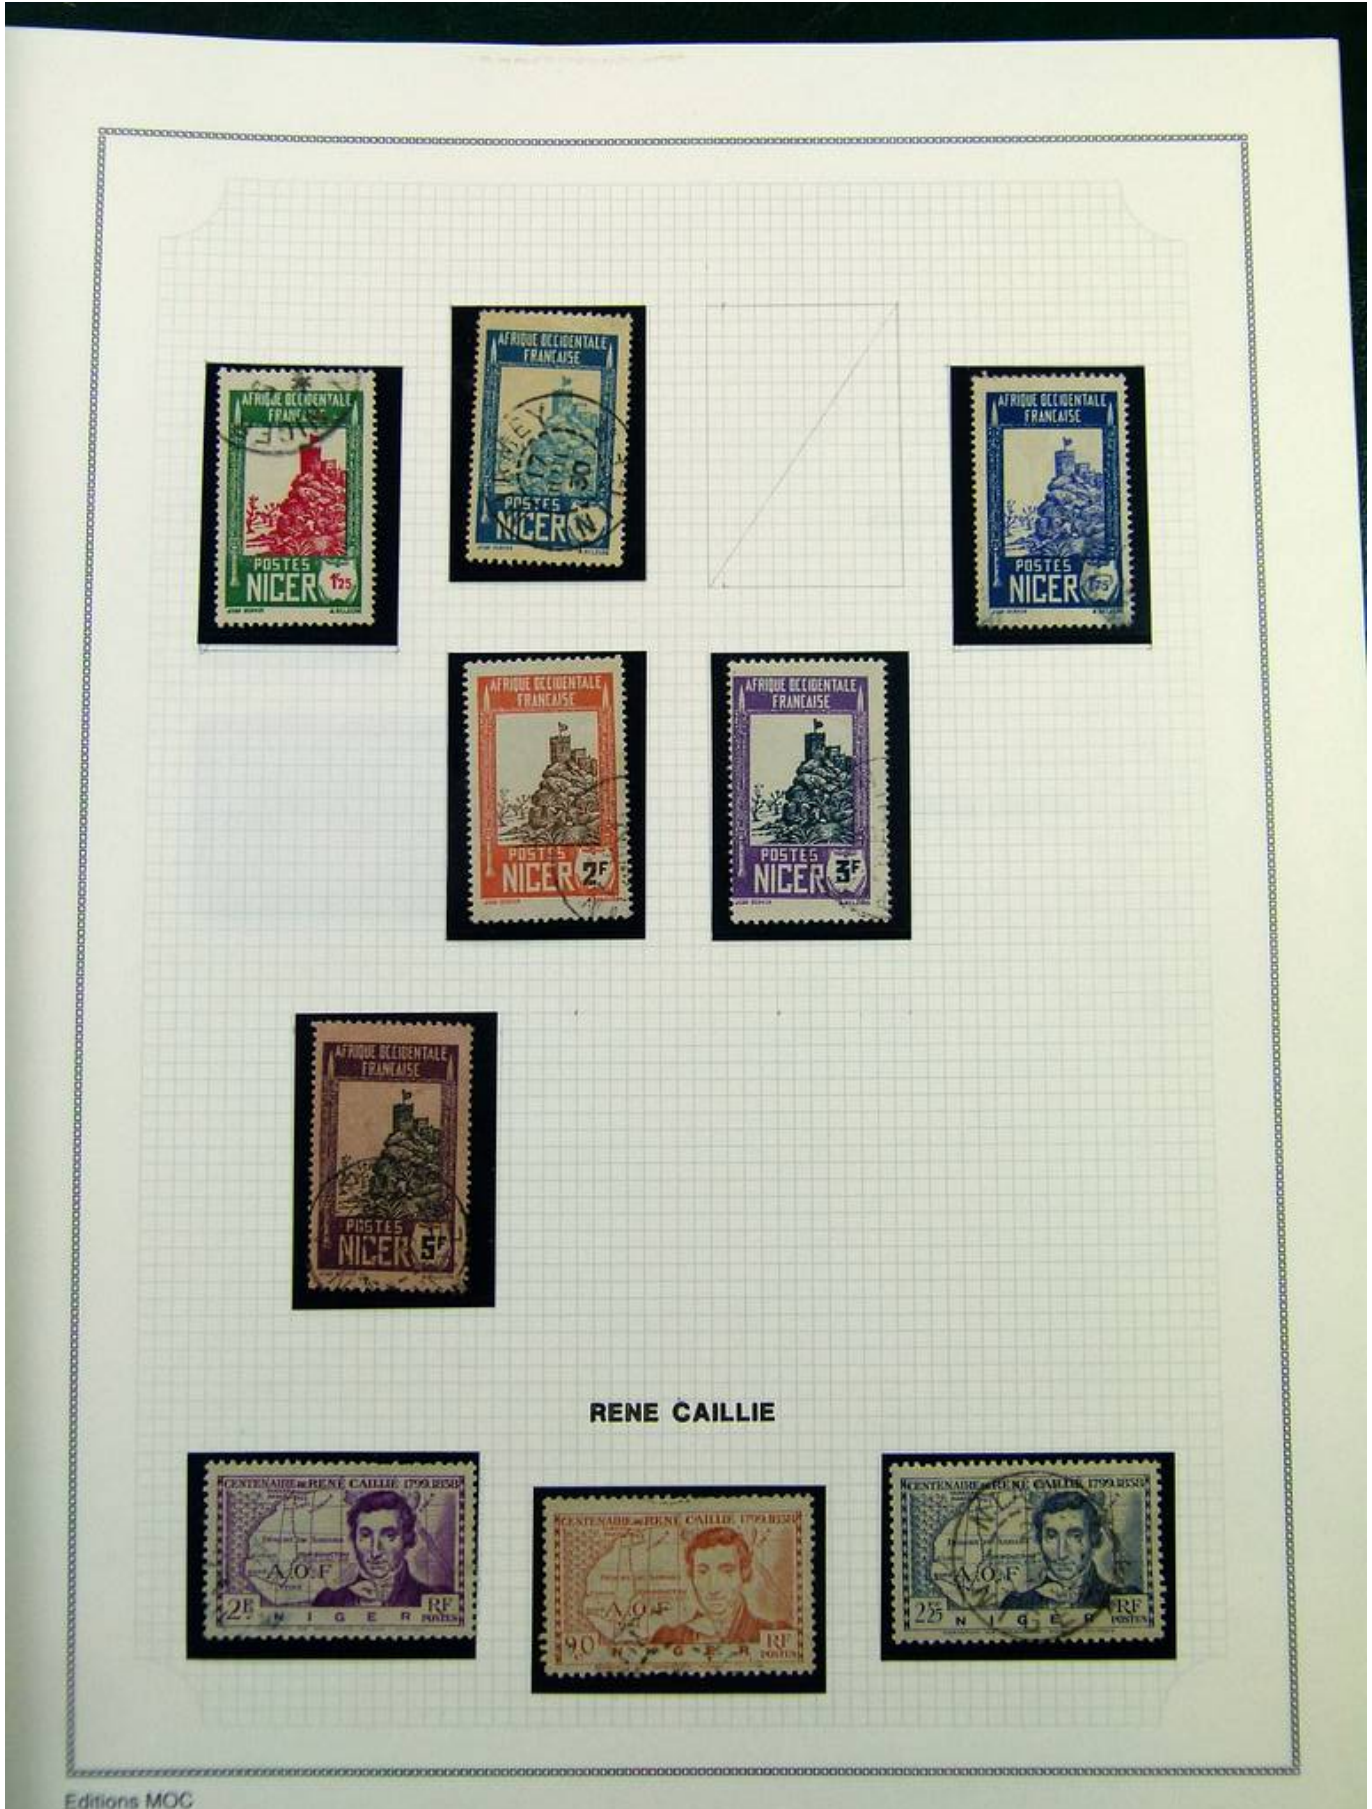

Lot nr.: L261127

Country/Type: Europe

French Colonies collection, in album, with MNH/MH and used stamps. Many complete sets and high overall value.

Price: 250 eur

[[Go to the lot on www.sevenstamps.com](http://www.sevenstamps.com)]

Editions MOC

Foto nr.: 91

Foto nr.: 92