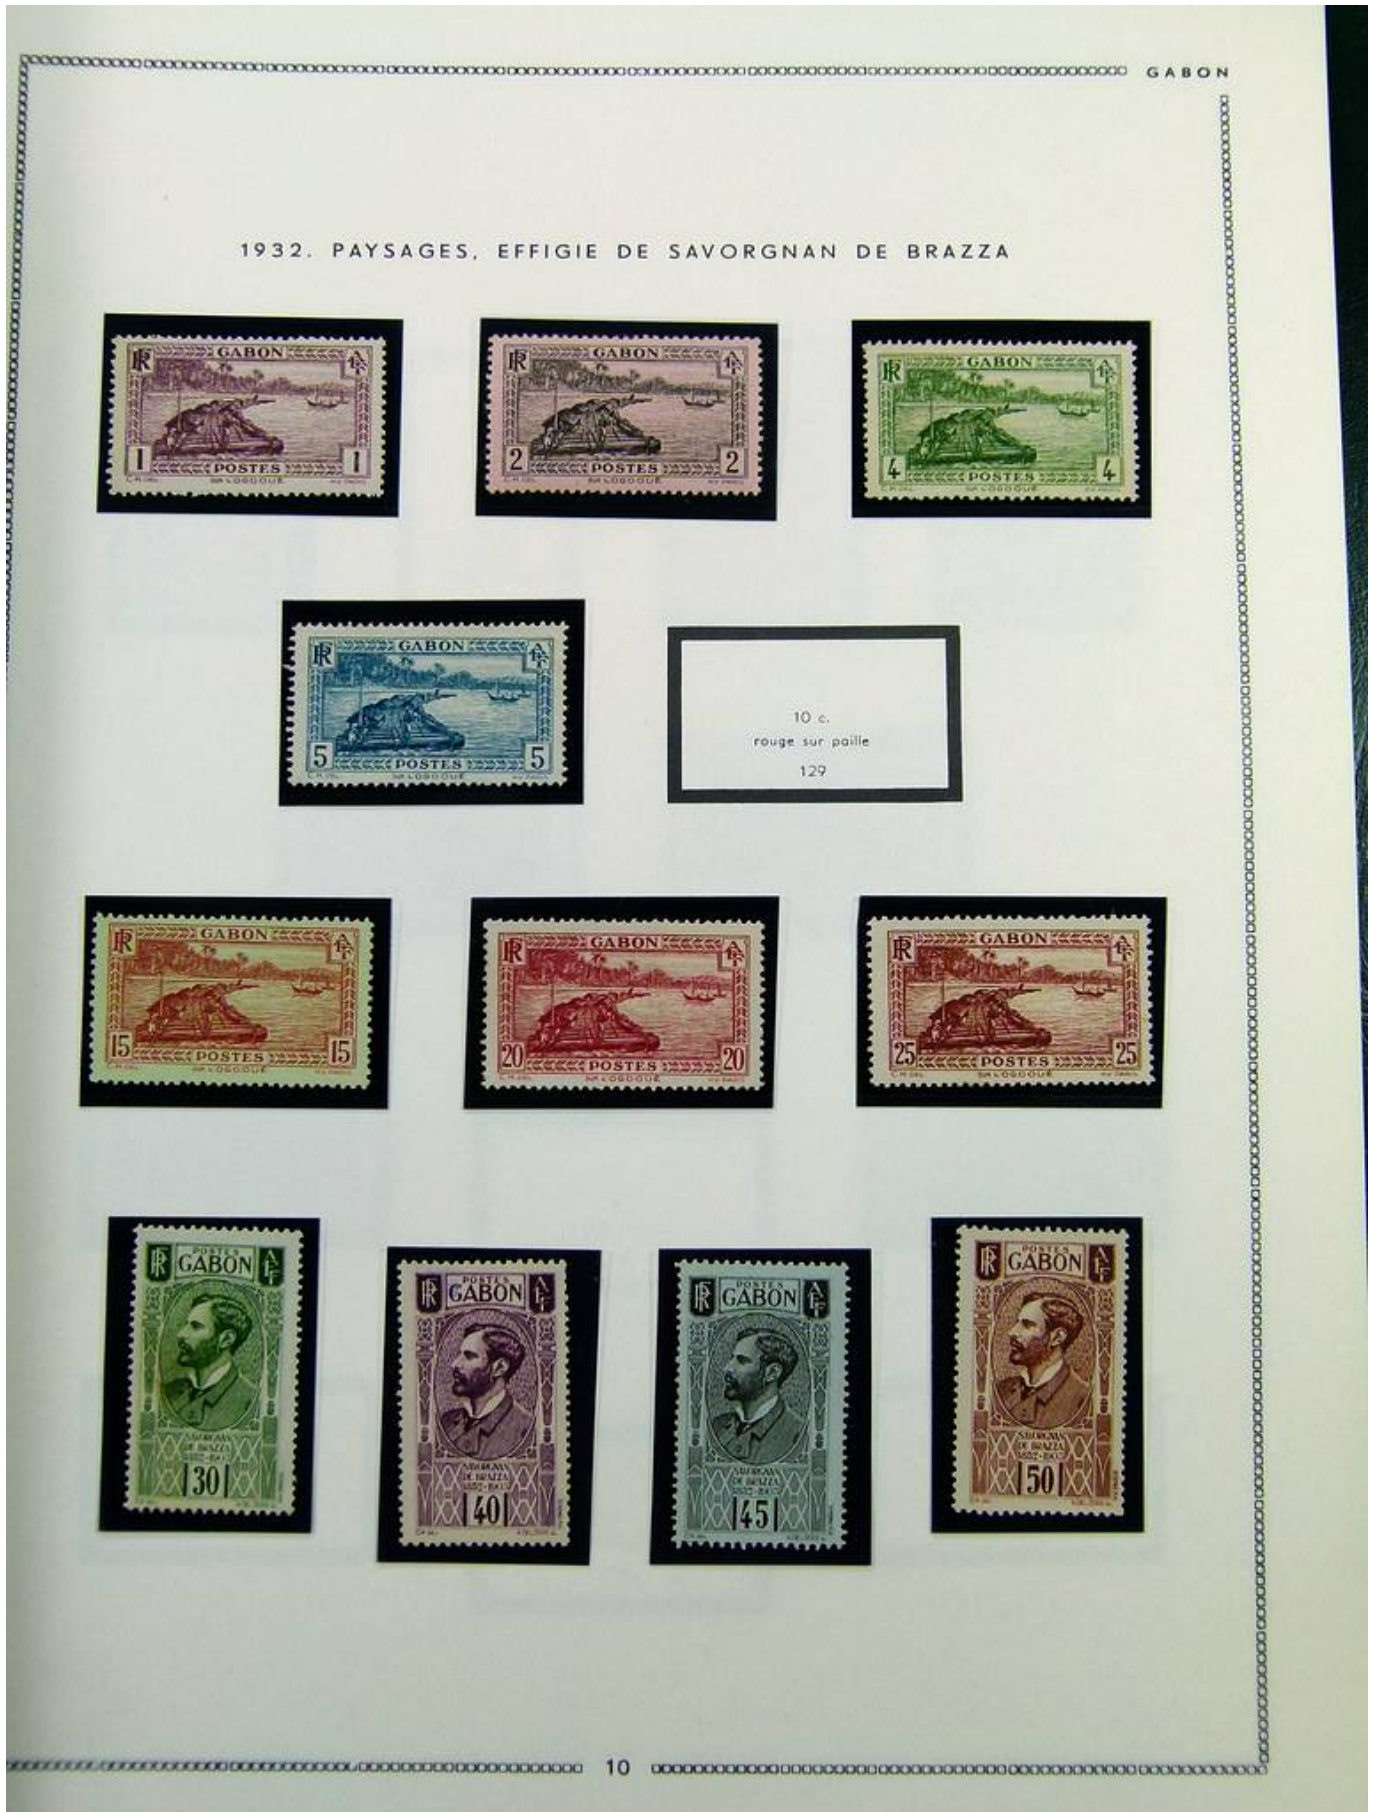

Foto nr.: 113