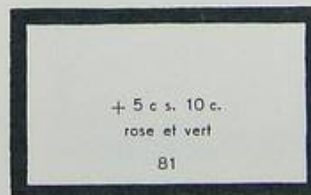

Lot nr.: L261125

Country/Type: Europe

French Colonies Collection, in album, with MNH/MH and used stamps, including Reunion Island, St. Pierre et Miquelon and Rouad.

Price: 260 eur

[[Go to the lot on www.sevenstamps.com](http://www.sevenstamps.com) ]

Foto nr.: 2

Foto nr.: 3

Foto nr.: 4

Foto nr.: 5

1912

Timbres de 1892-1900 surchargés

1915. CROIX-ROUGE

1917