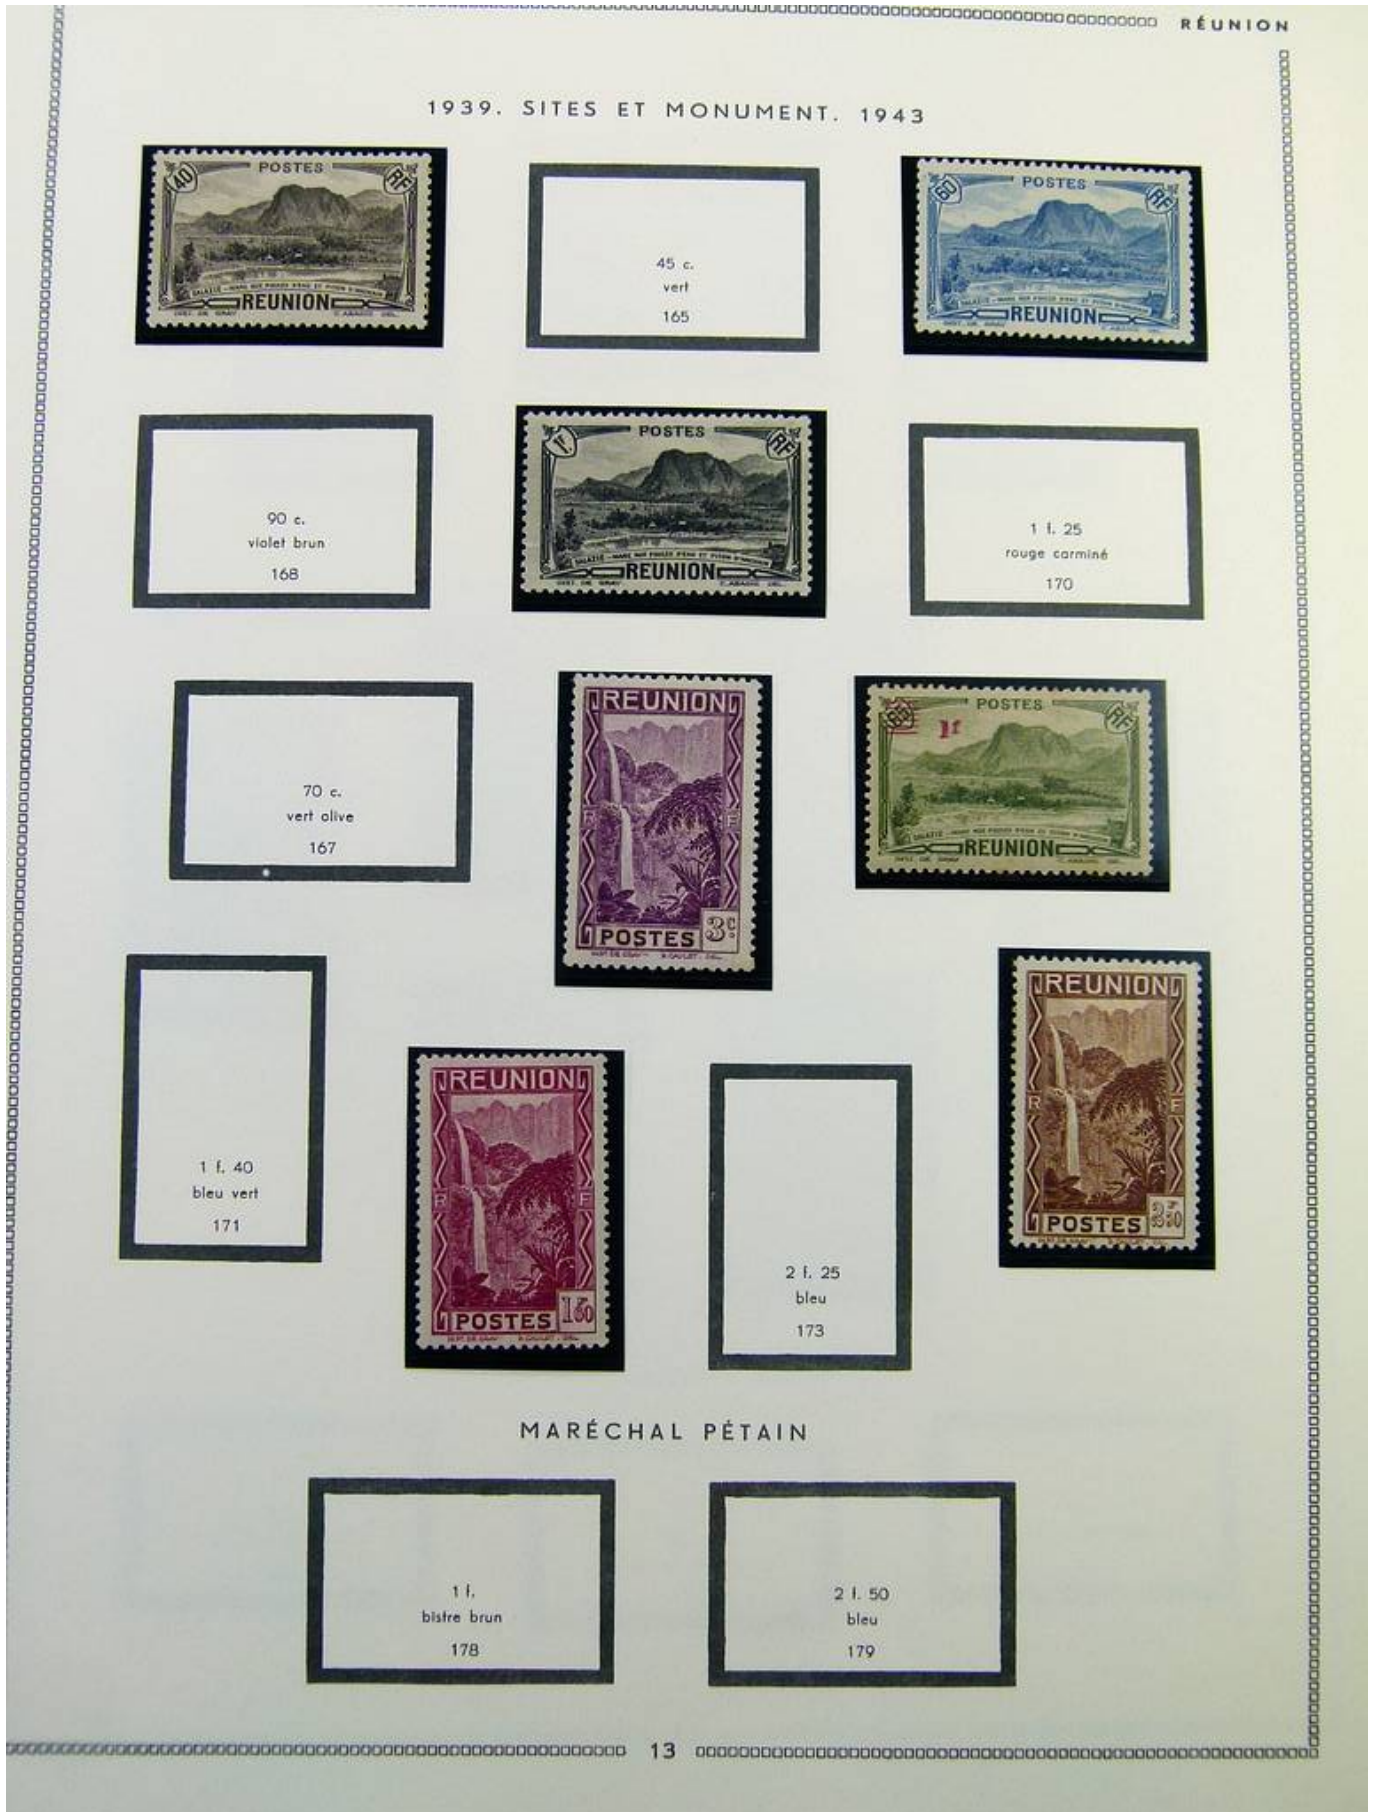

Foto nr.: 12