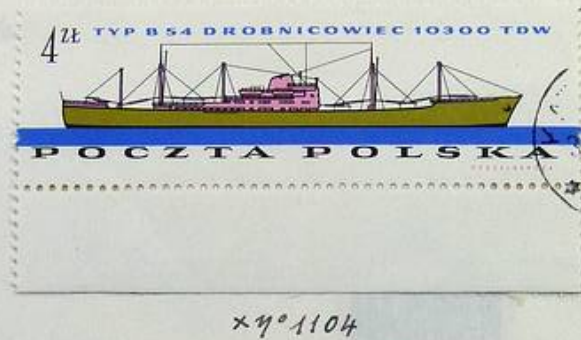

Foto nr.: 91