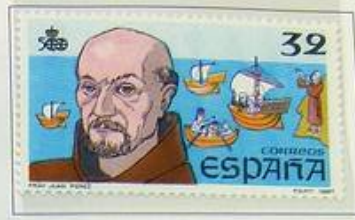

Foto nr.: 10

ESPAÑA

1987