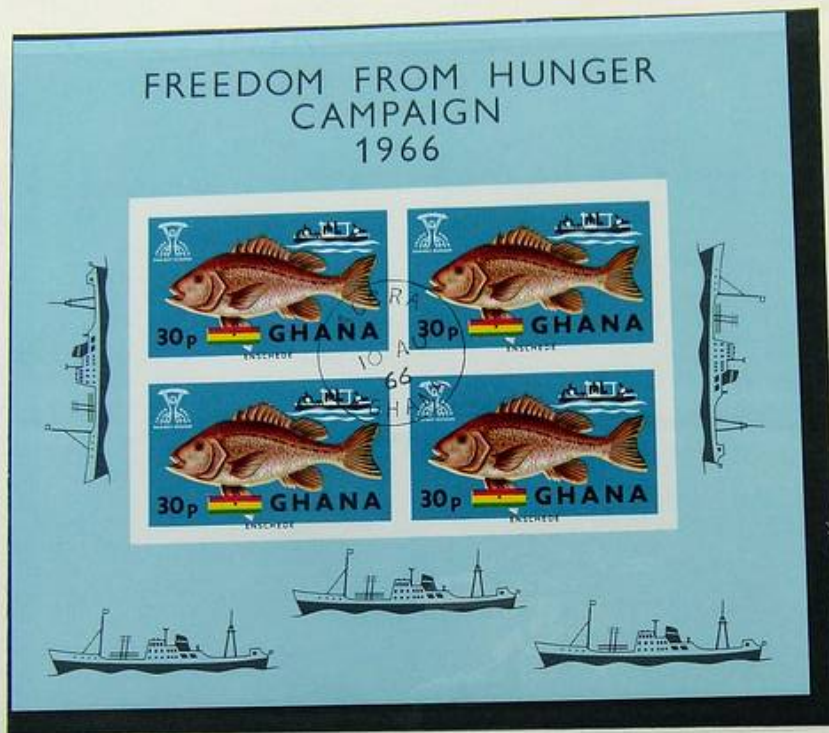

Foto nr.: 43

1966