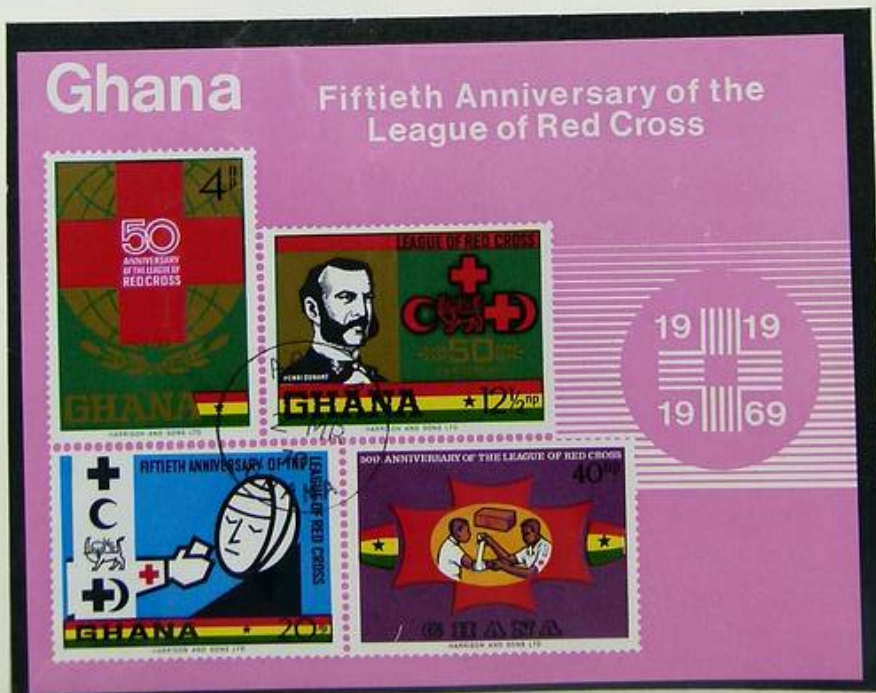

Foto nr.: 66

1969