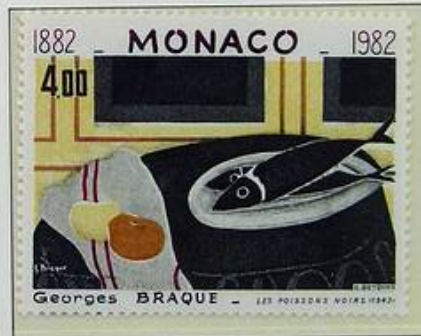

Foto nr.: 15

MONACO

1982

1982

1982