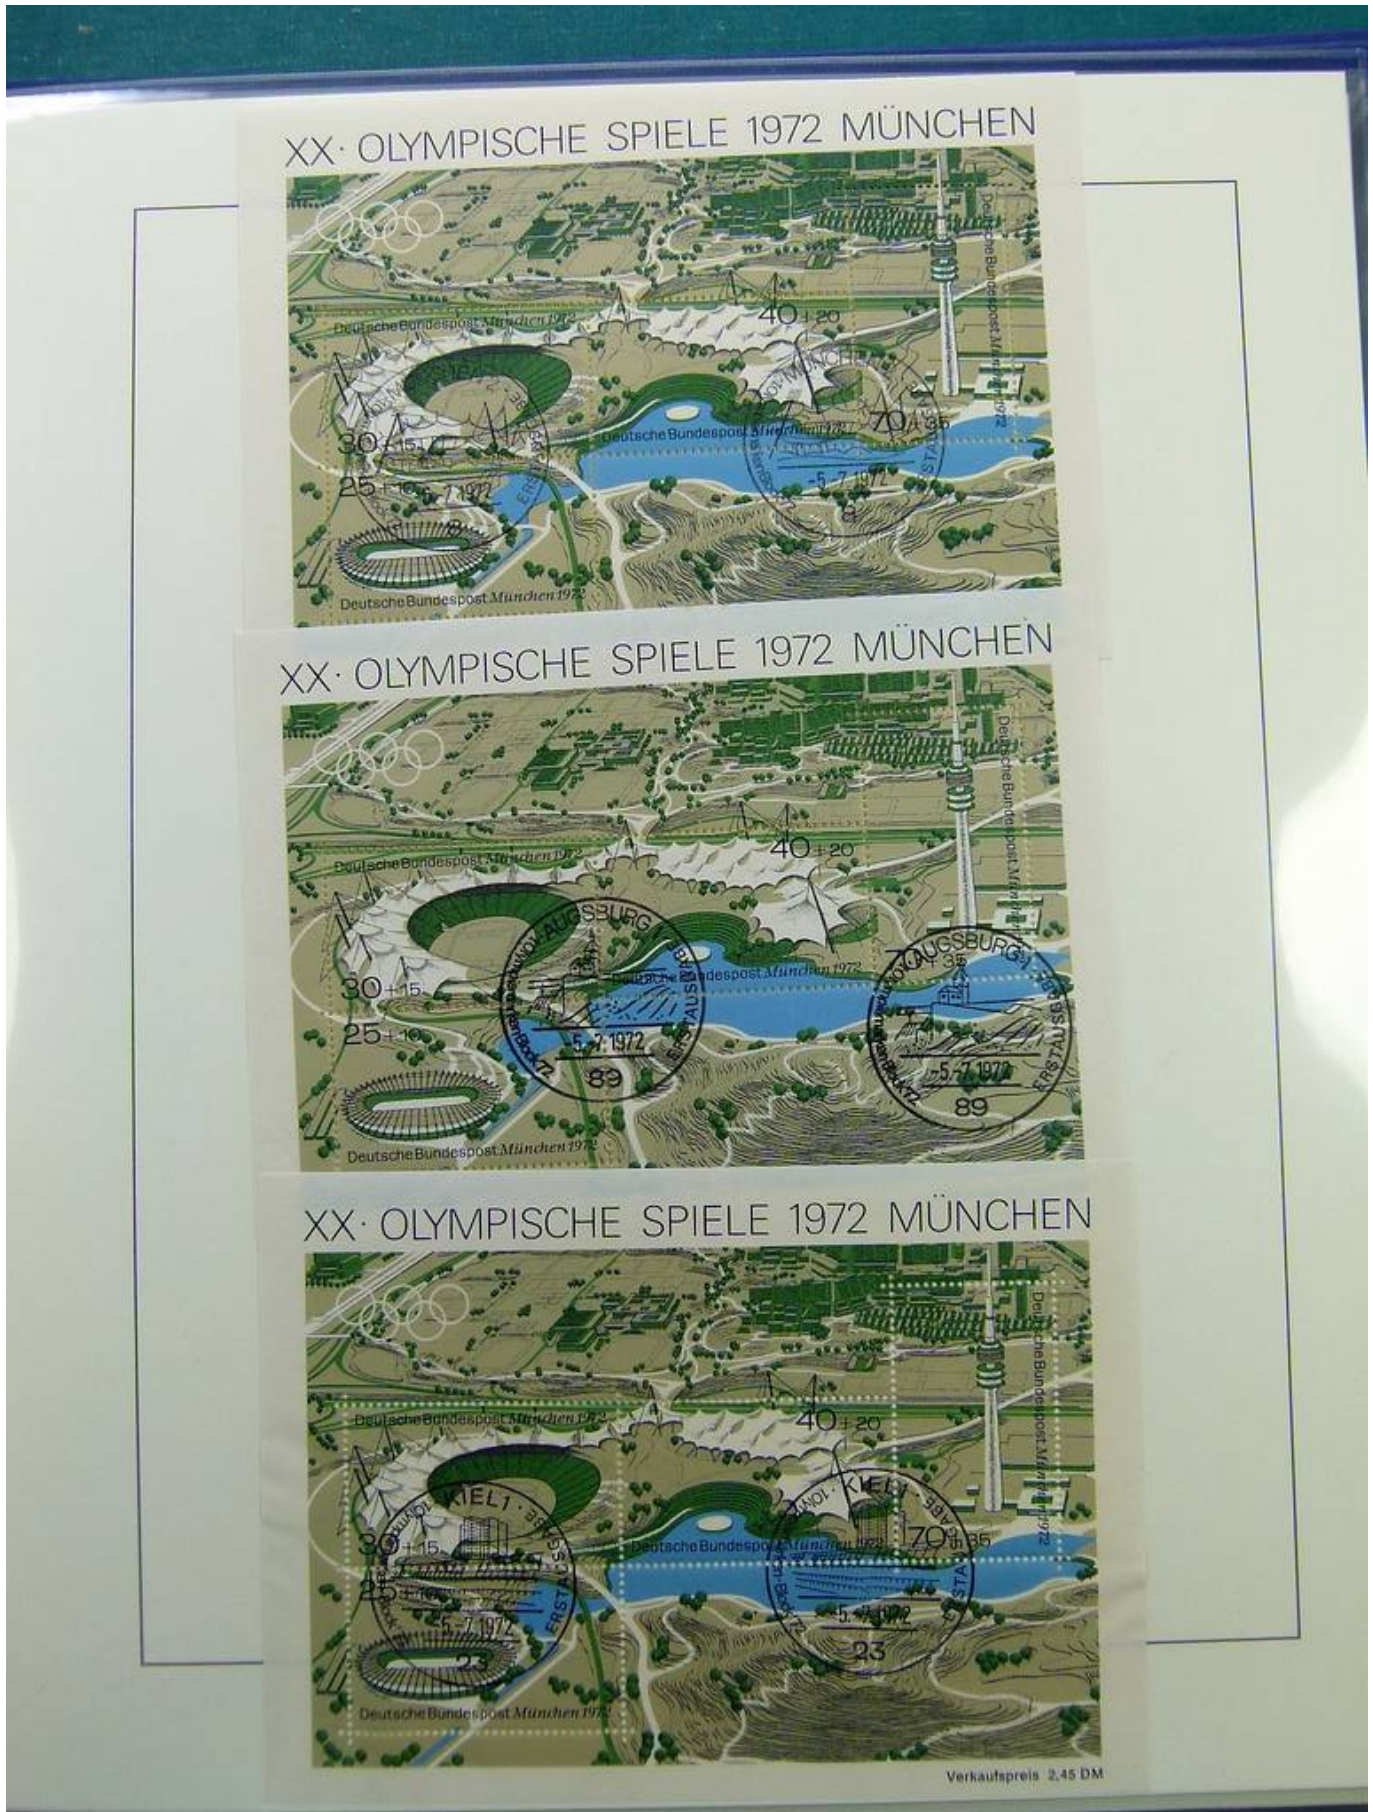

Foto nr.: 25