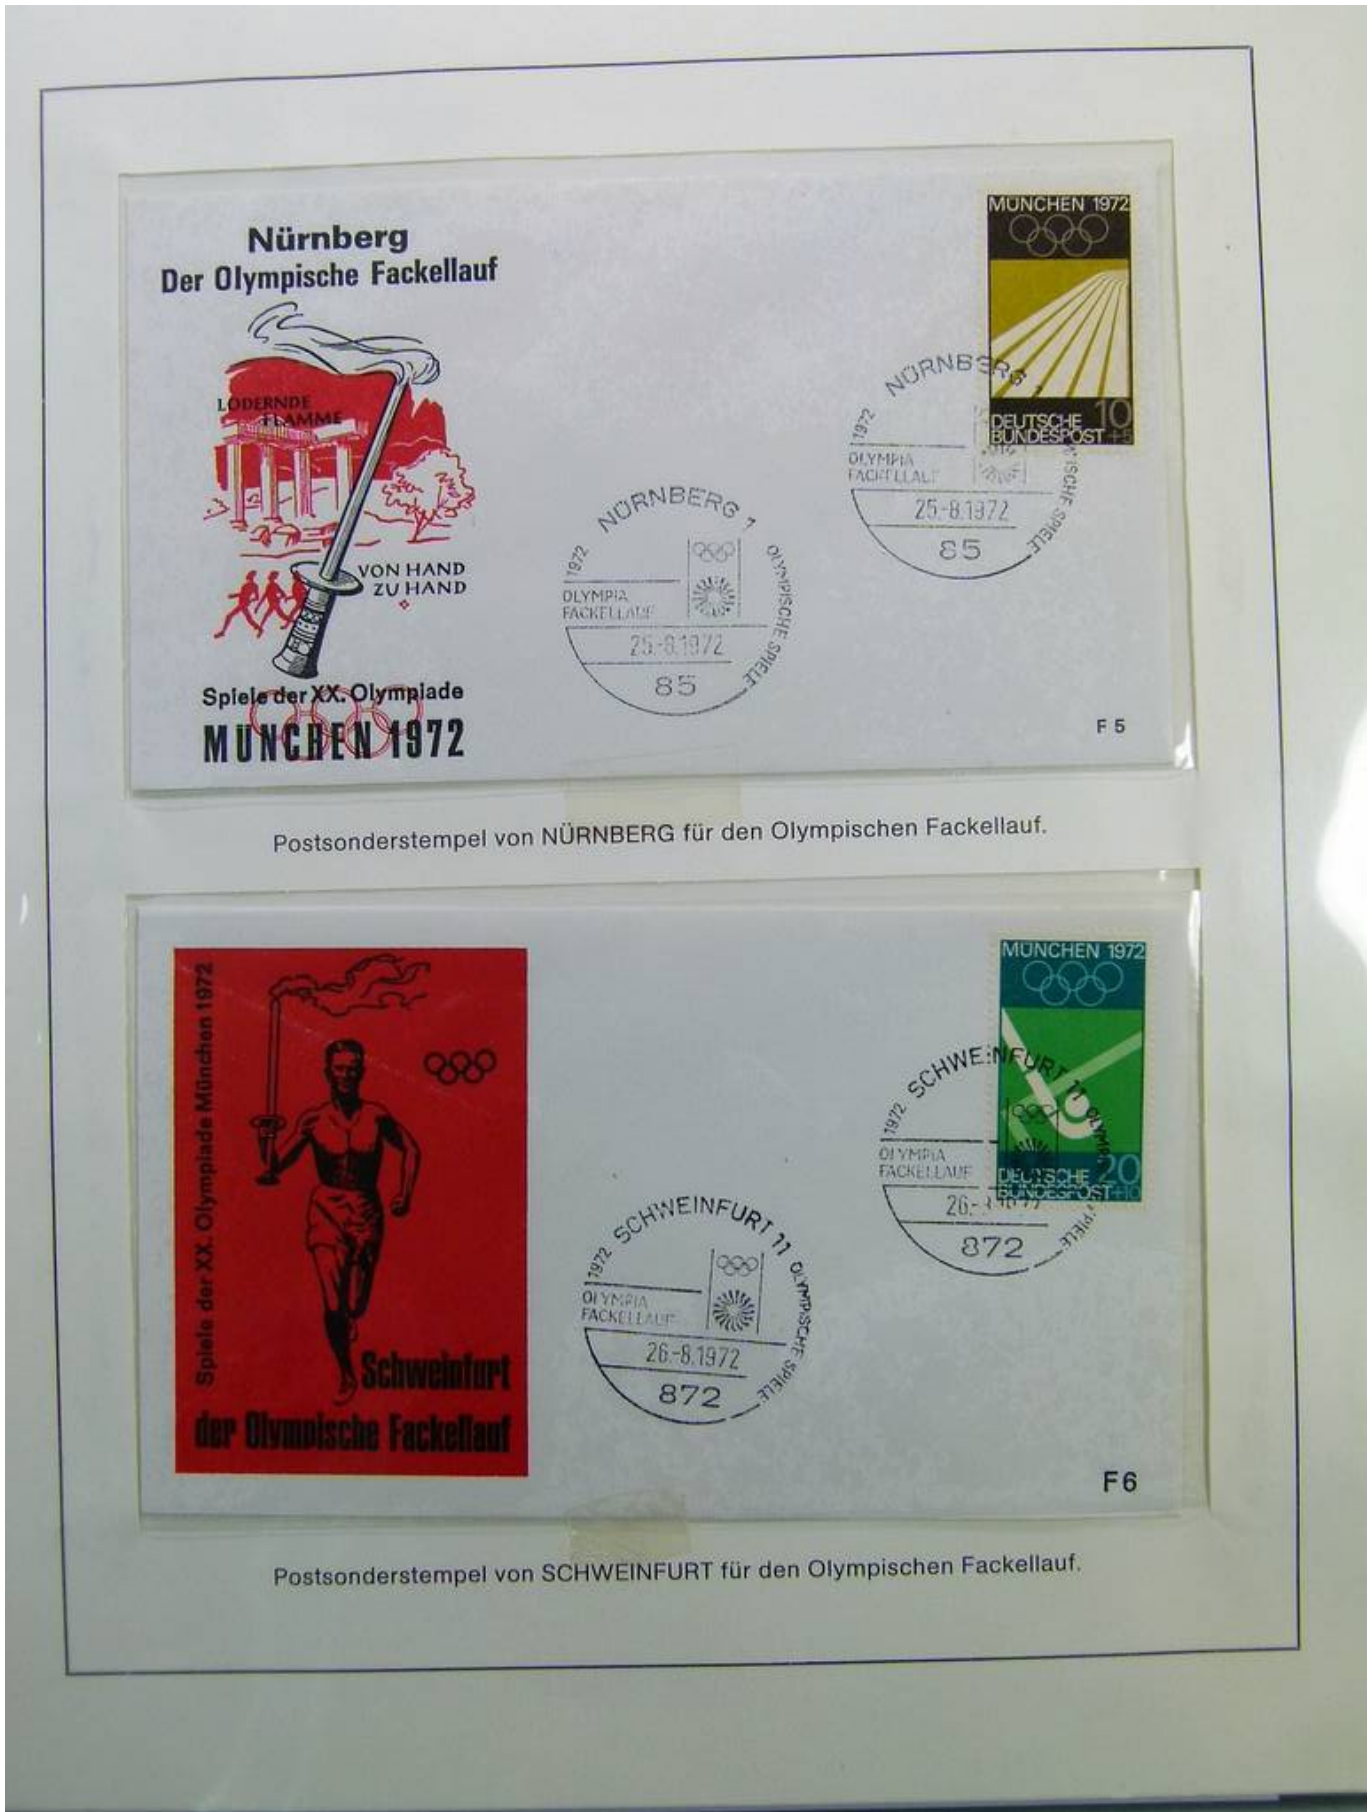

Foto nr.: 13

Postsonderstempel von NÜRNBERG für den Olympischen Fackellauf.

Postsonderstempel von SCHWEINFURT für den Olympischen Fackellauf.