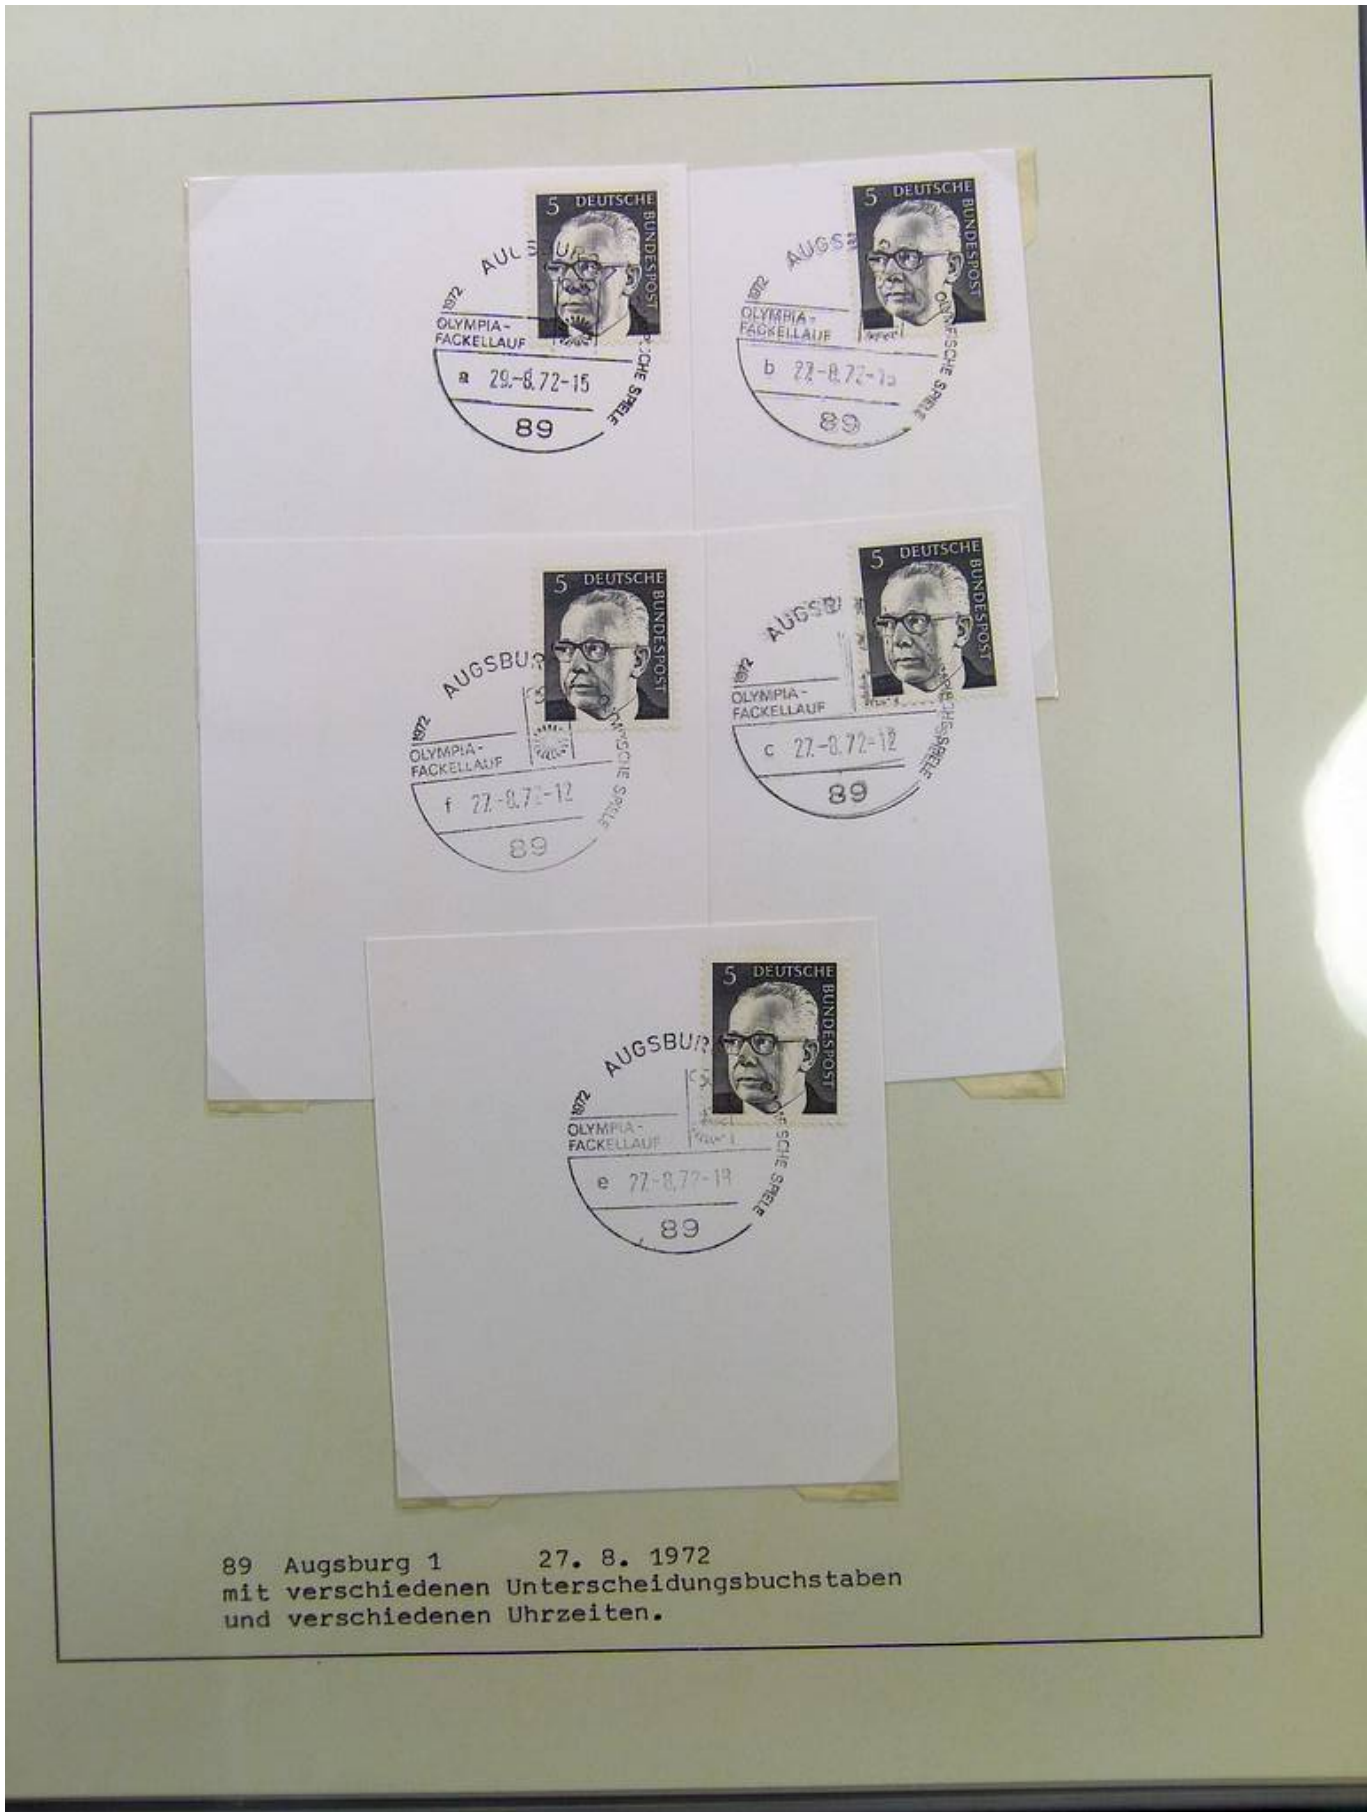

Foto nr.: 23

89 Augsburg 1 27. 8. 1972
mit verschiedenen Unterscheidungsbuchstaben
und verschiedenen Uhrzeiten.