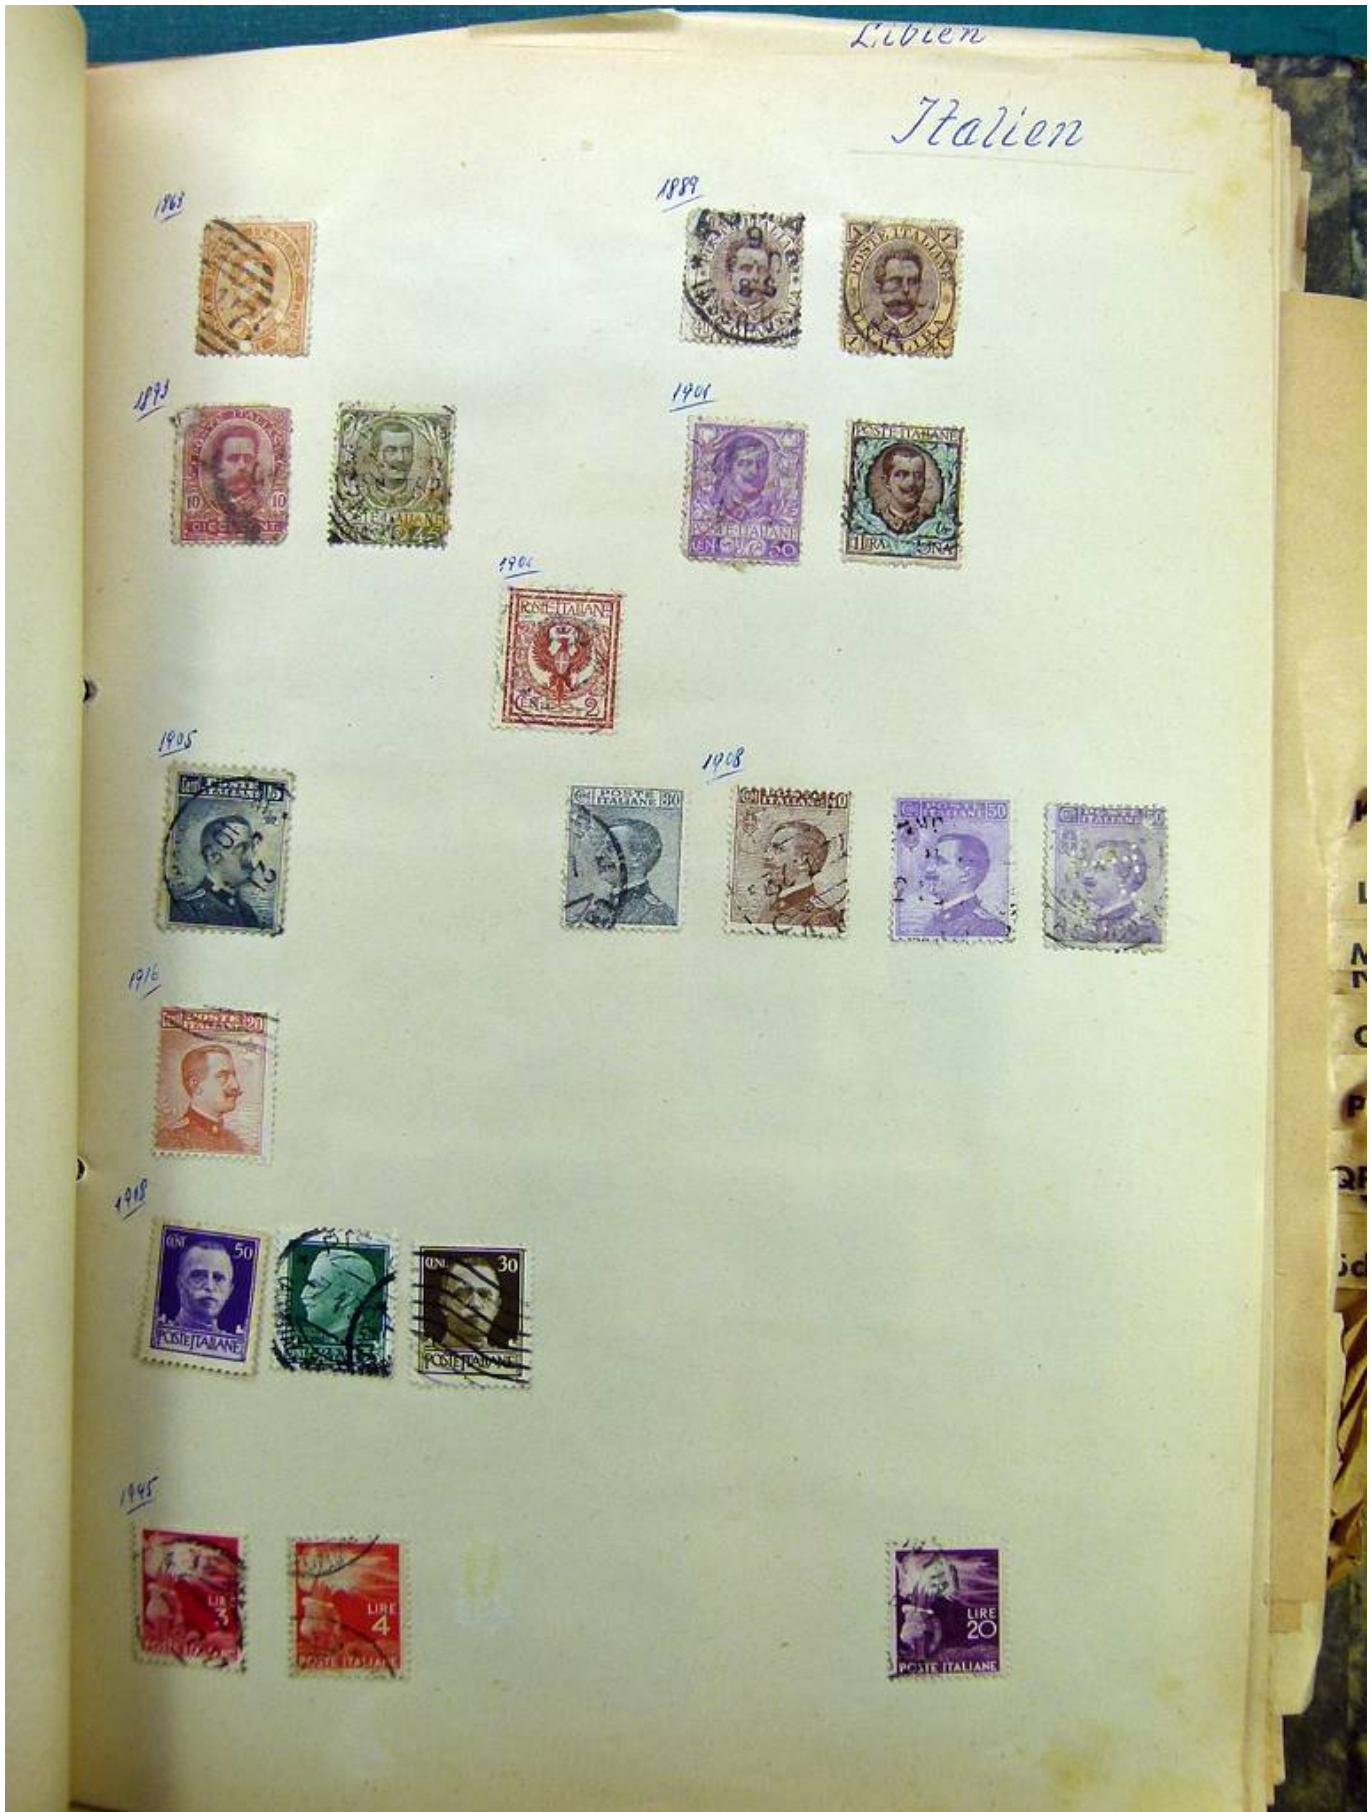

Foto nr.: 116