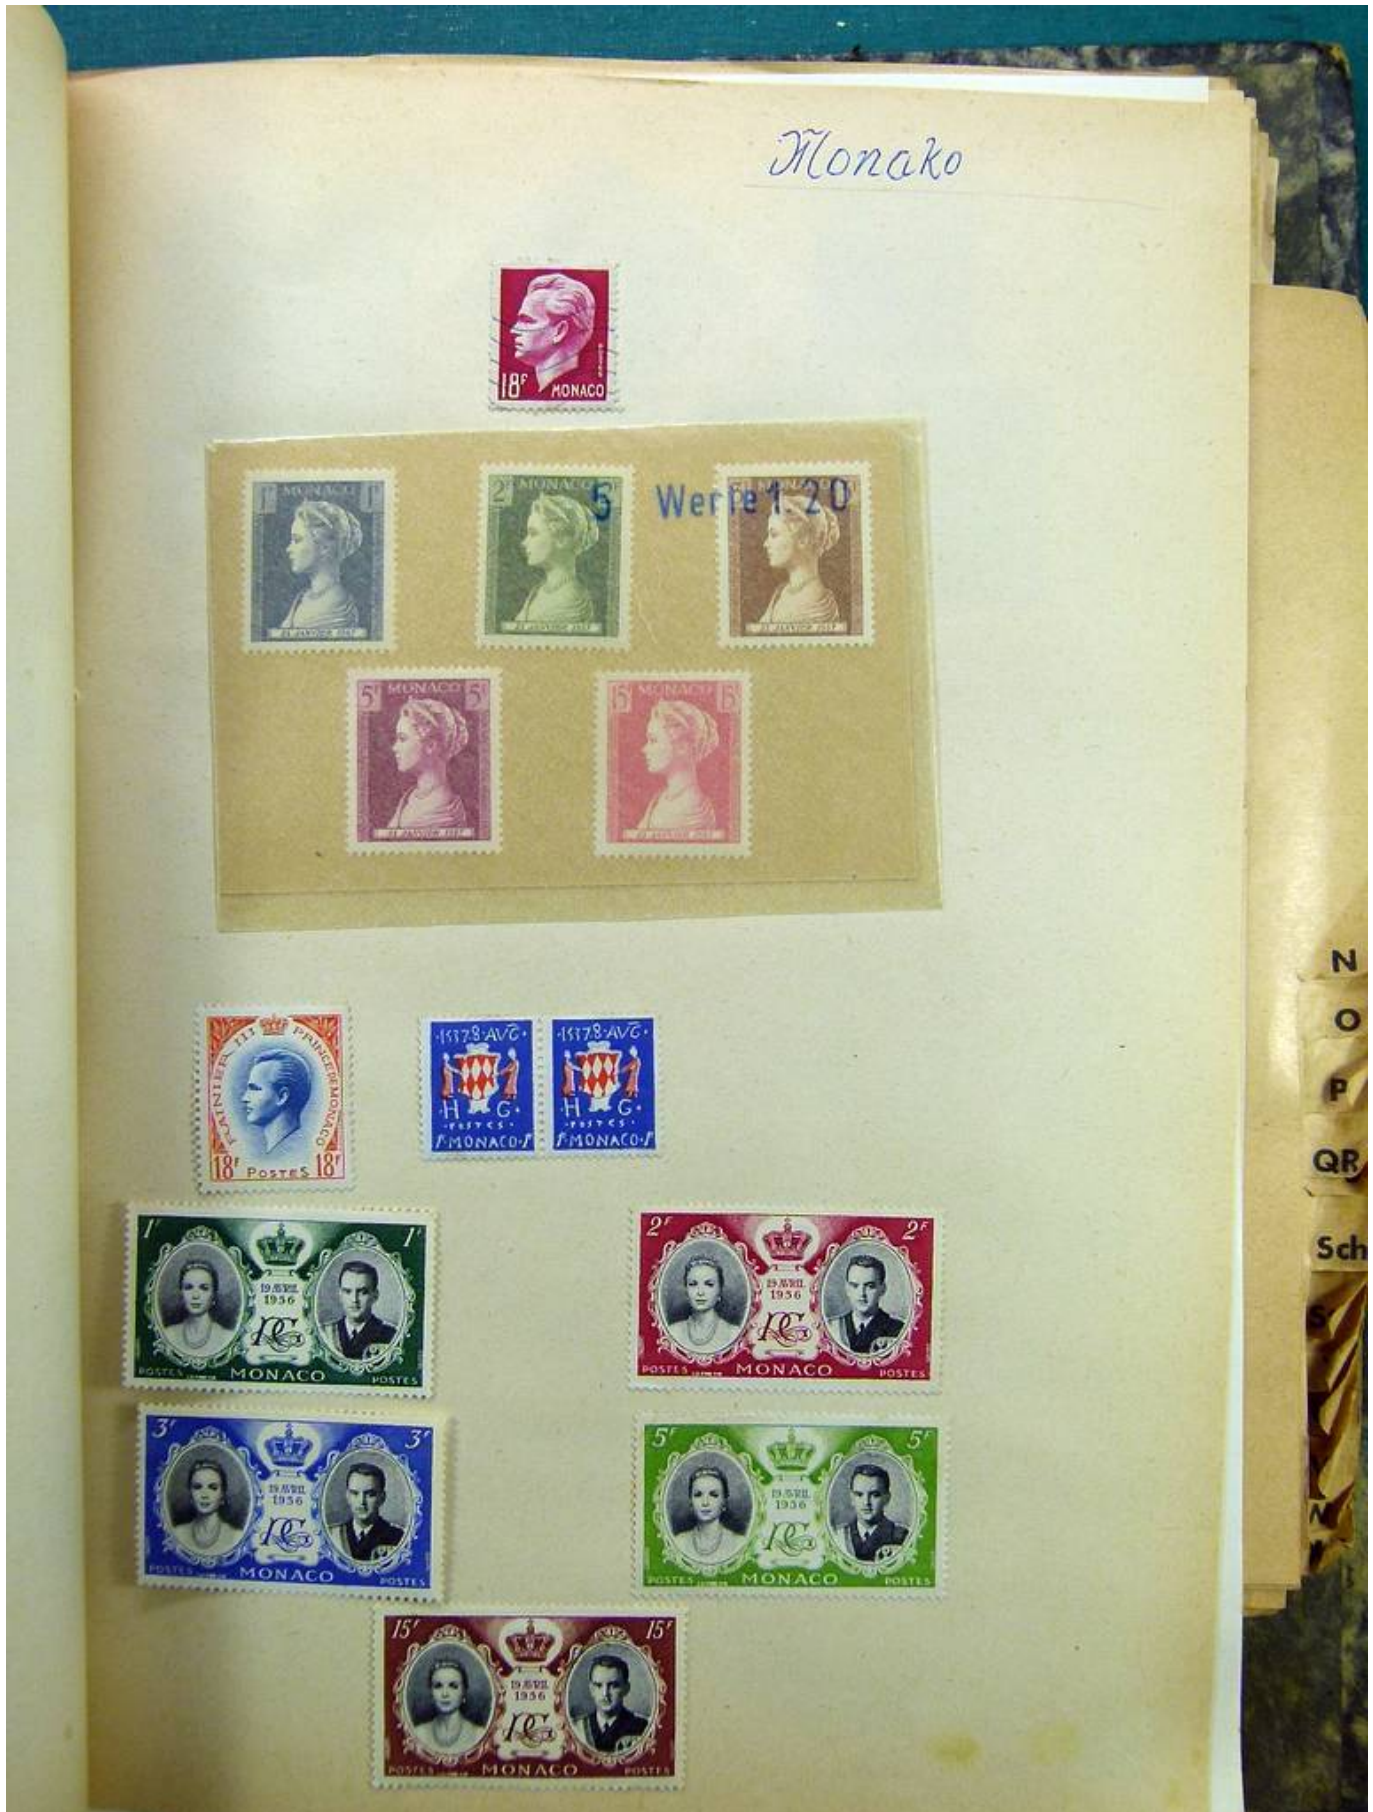

Foto nr.: 131