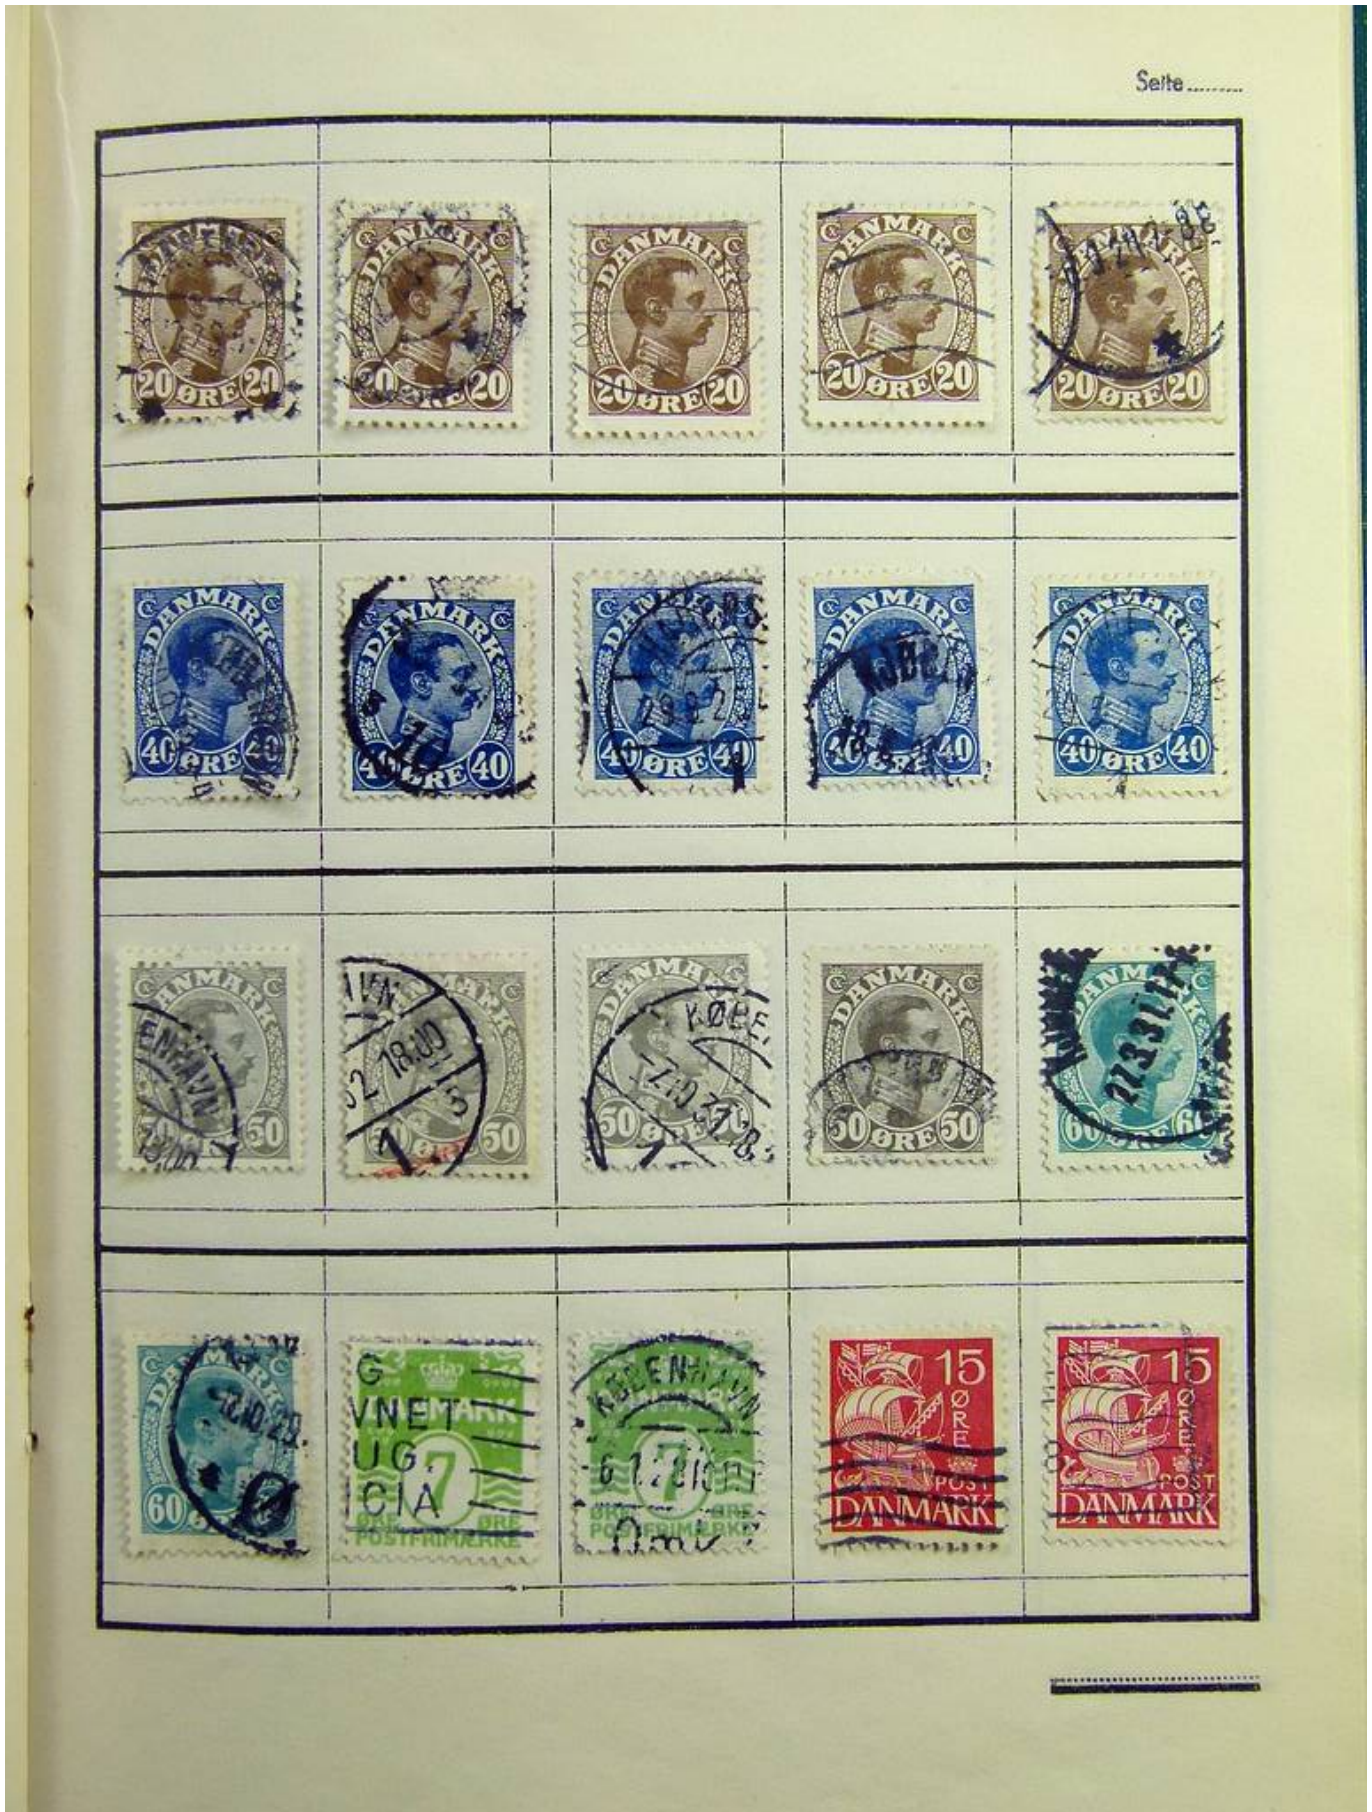

Foto nr.: 135