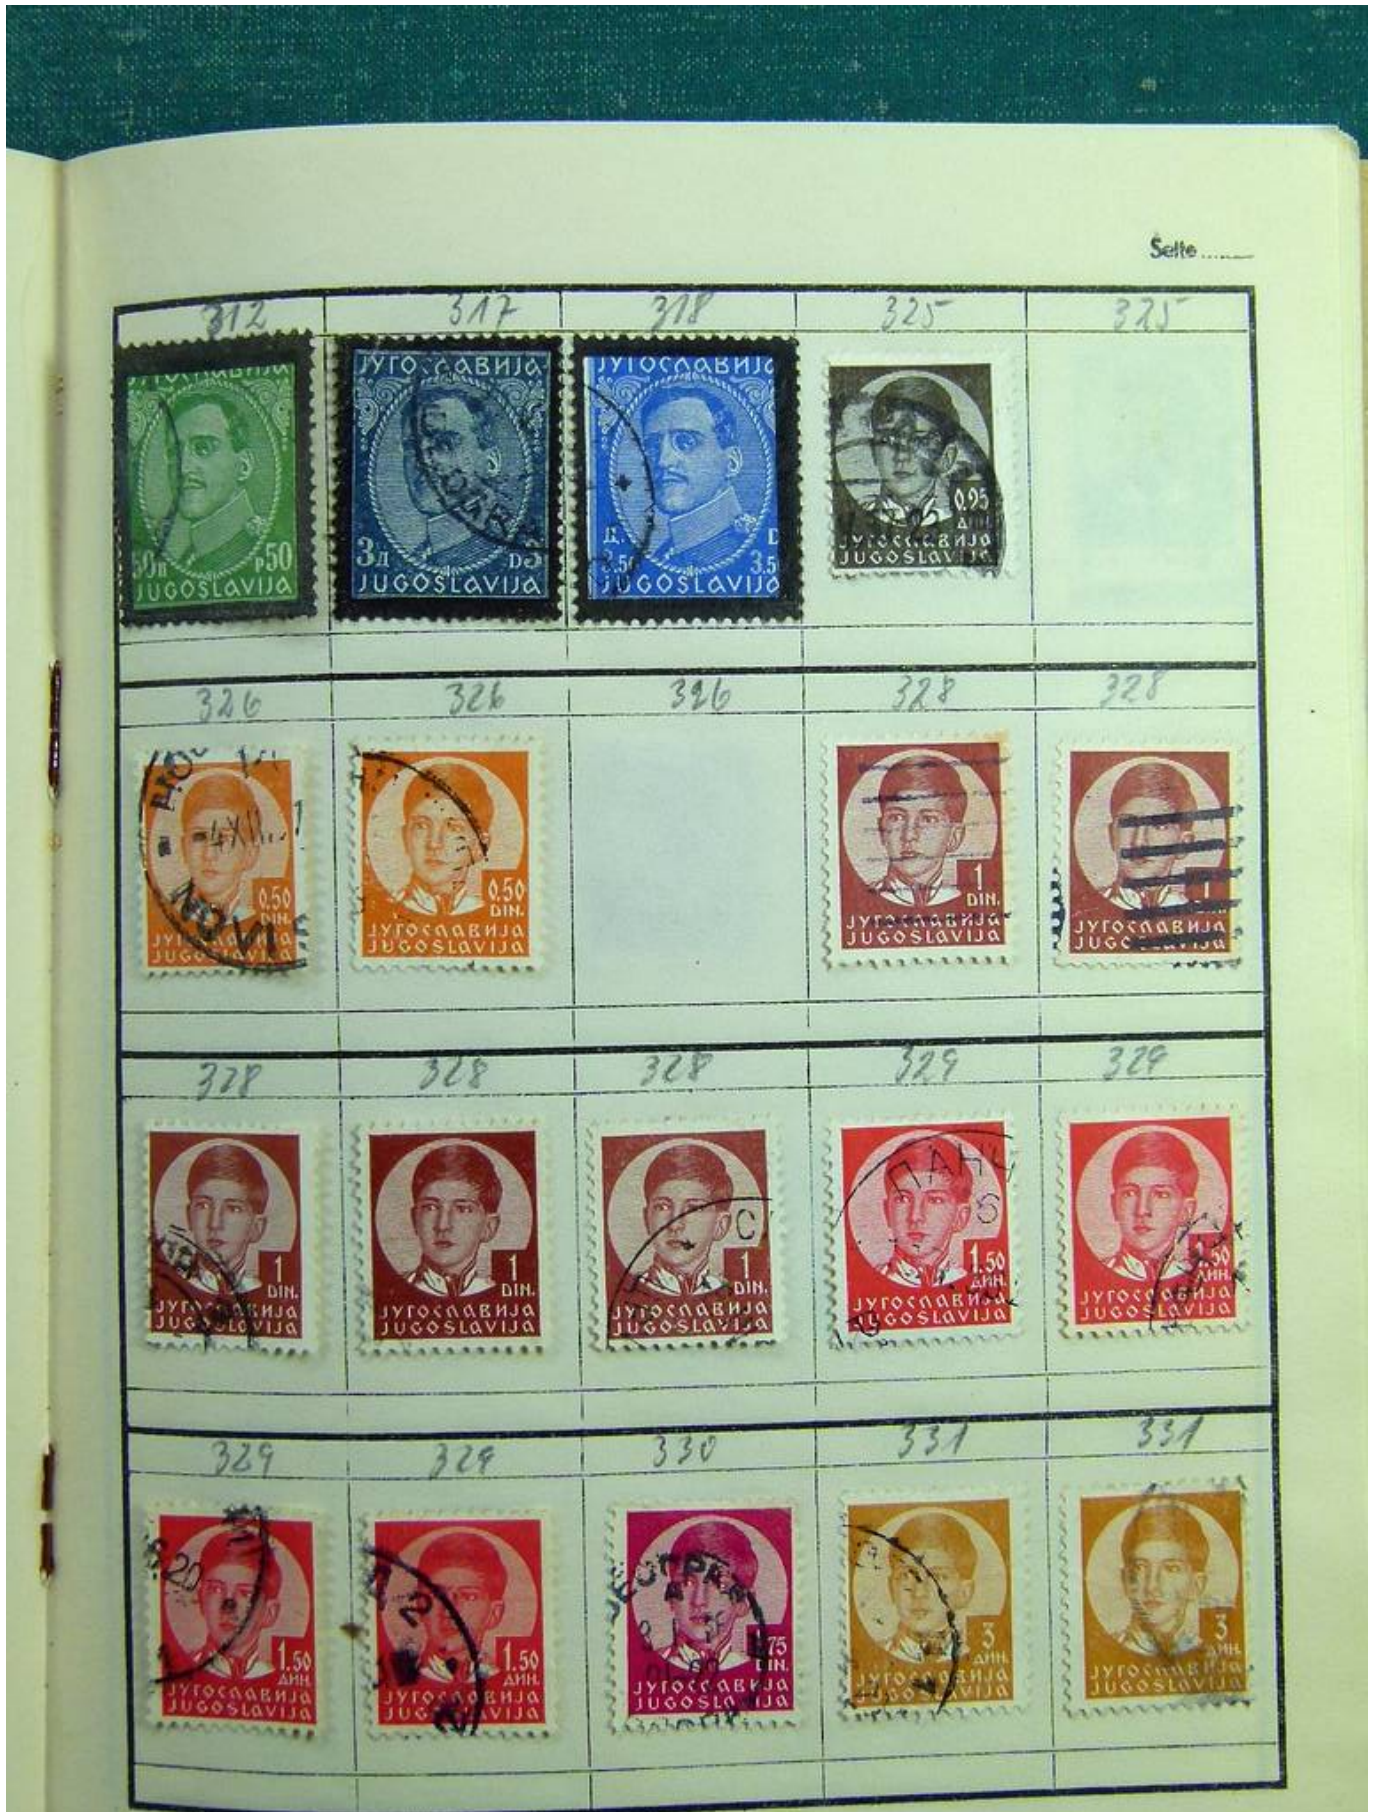

Foto nr.: 15