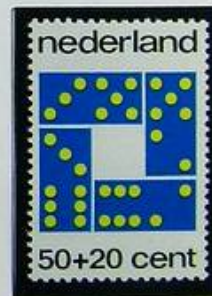

Foto nr.: 62

NEDERLAND