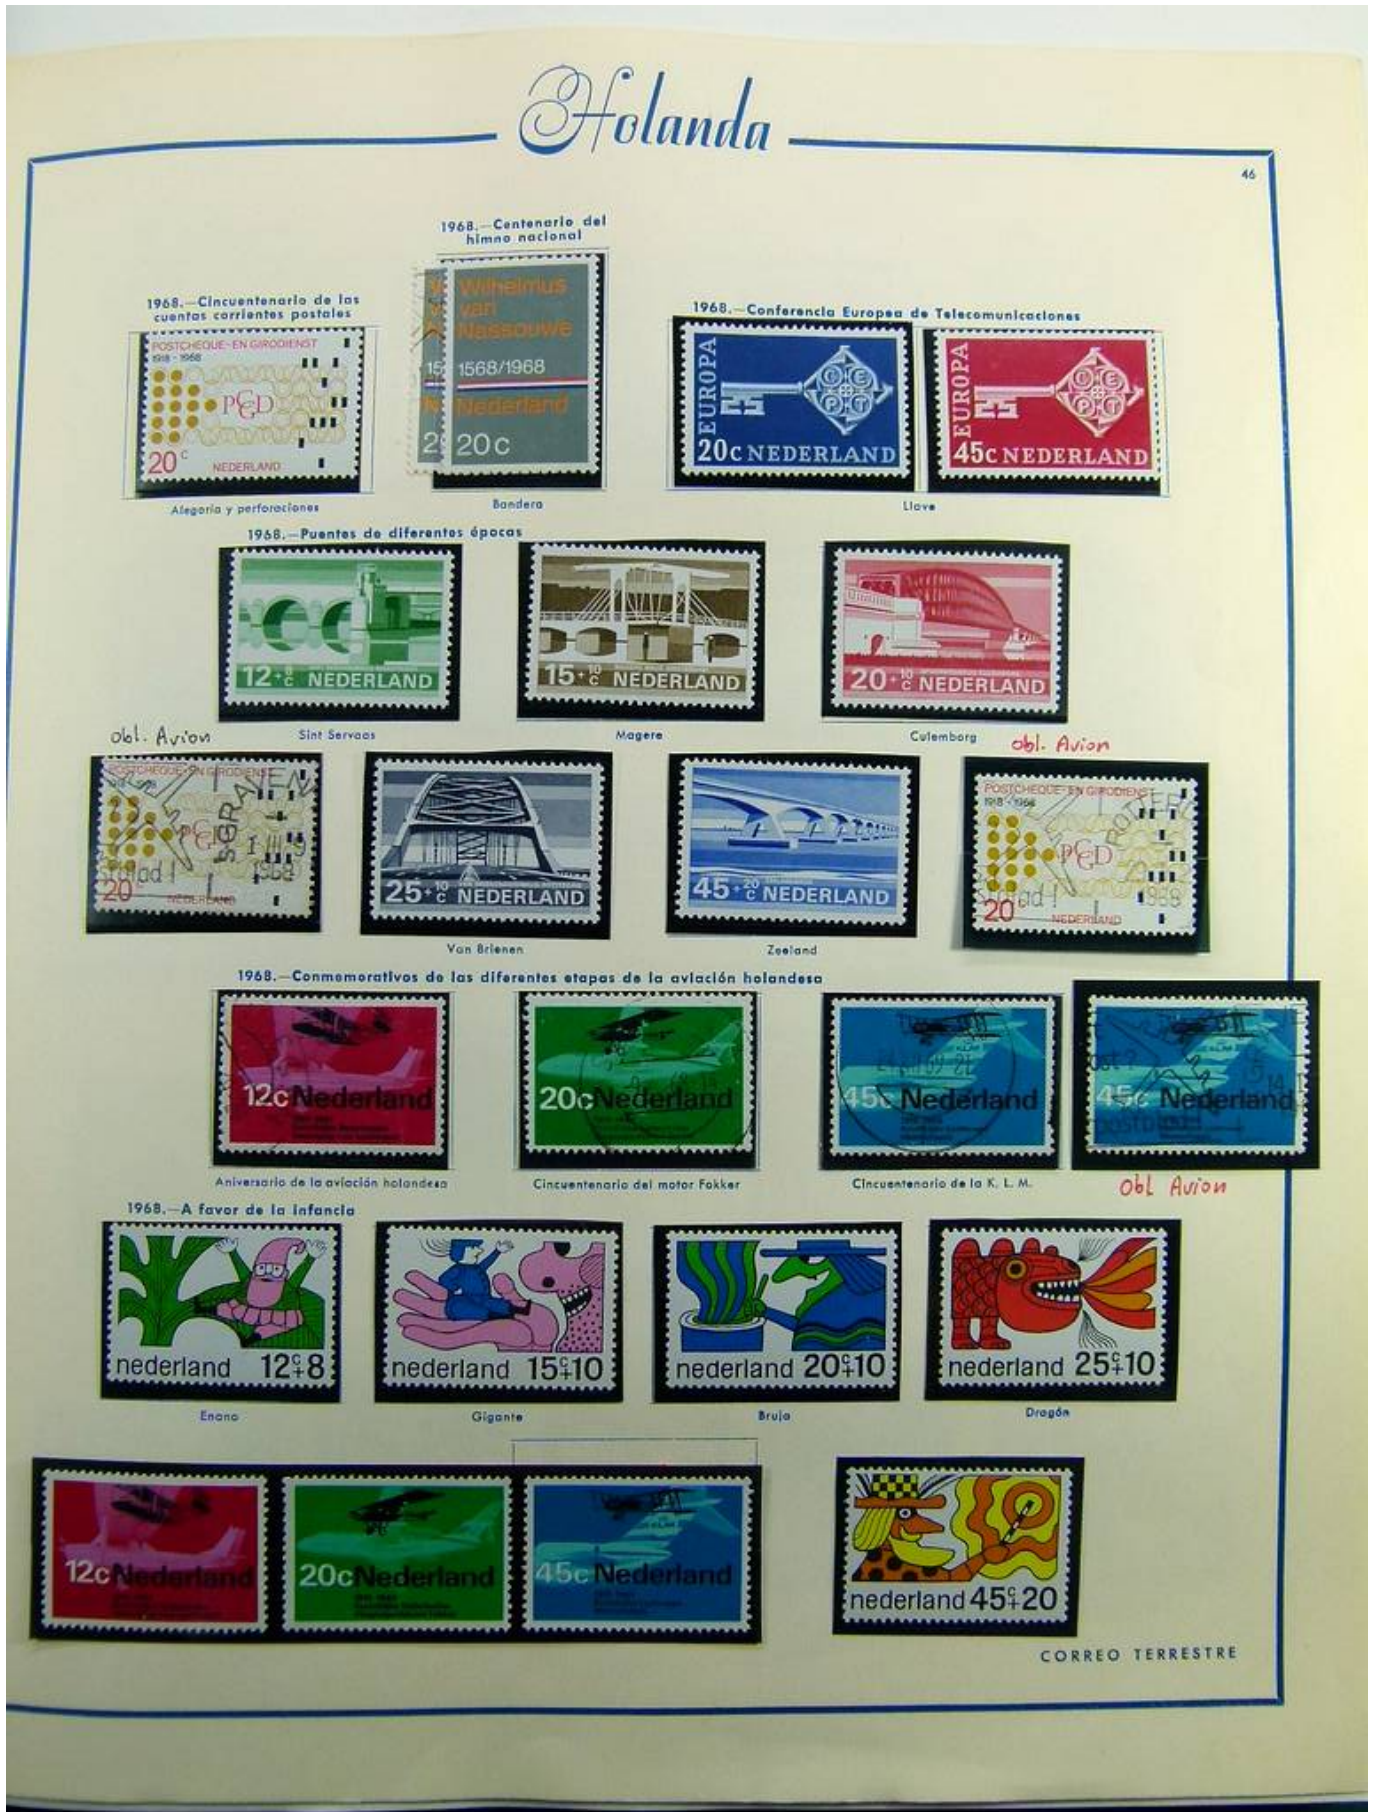

Lot nr.: L241385

Country/Type: Europe

Netherlands collection, on album, from 1852 to 1996, with MH/MNH and used stamps, with excellent classical section. Noted 5 gulden MH, from 1923.

Price: 780 eur

[Go to the lot on www.sevenstamps.com]

Foto nr.: 47

Foto nr.: 48

Foto nr.: 49

Foto nr.: 50

Foto nr.: 51

Foto nr.: 52

Foto nr.: 53

Foto nr.: 54