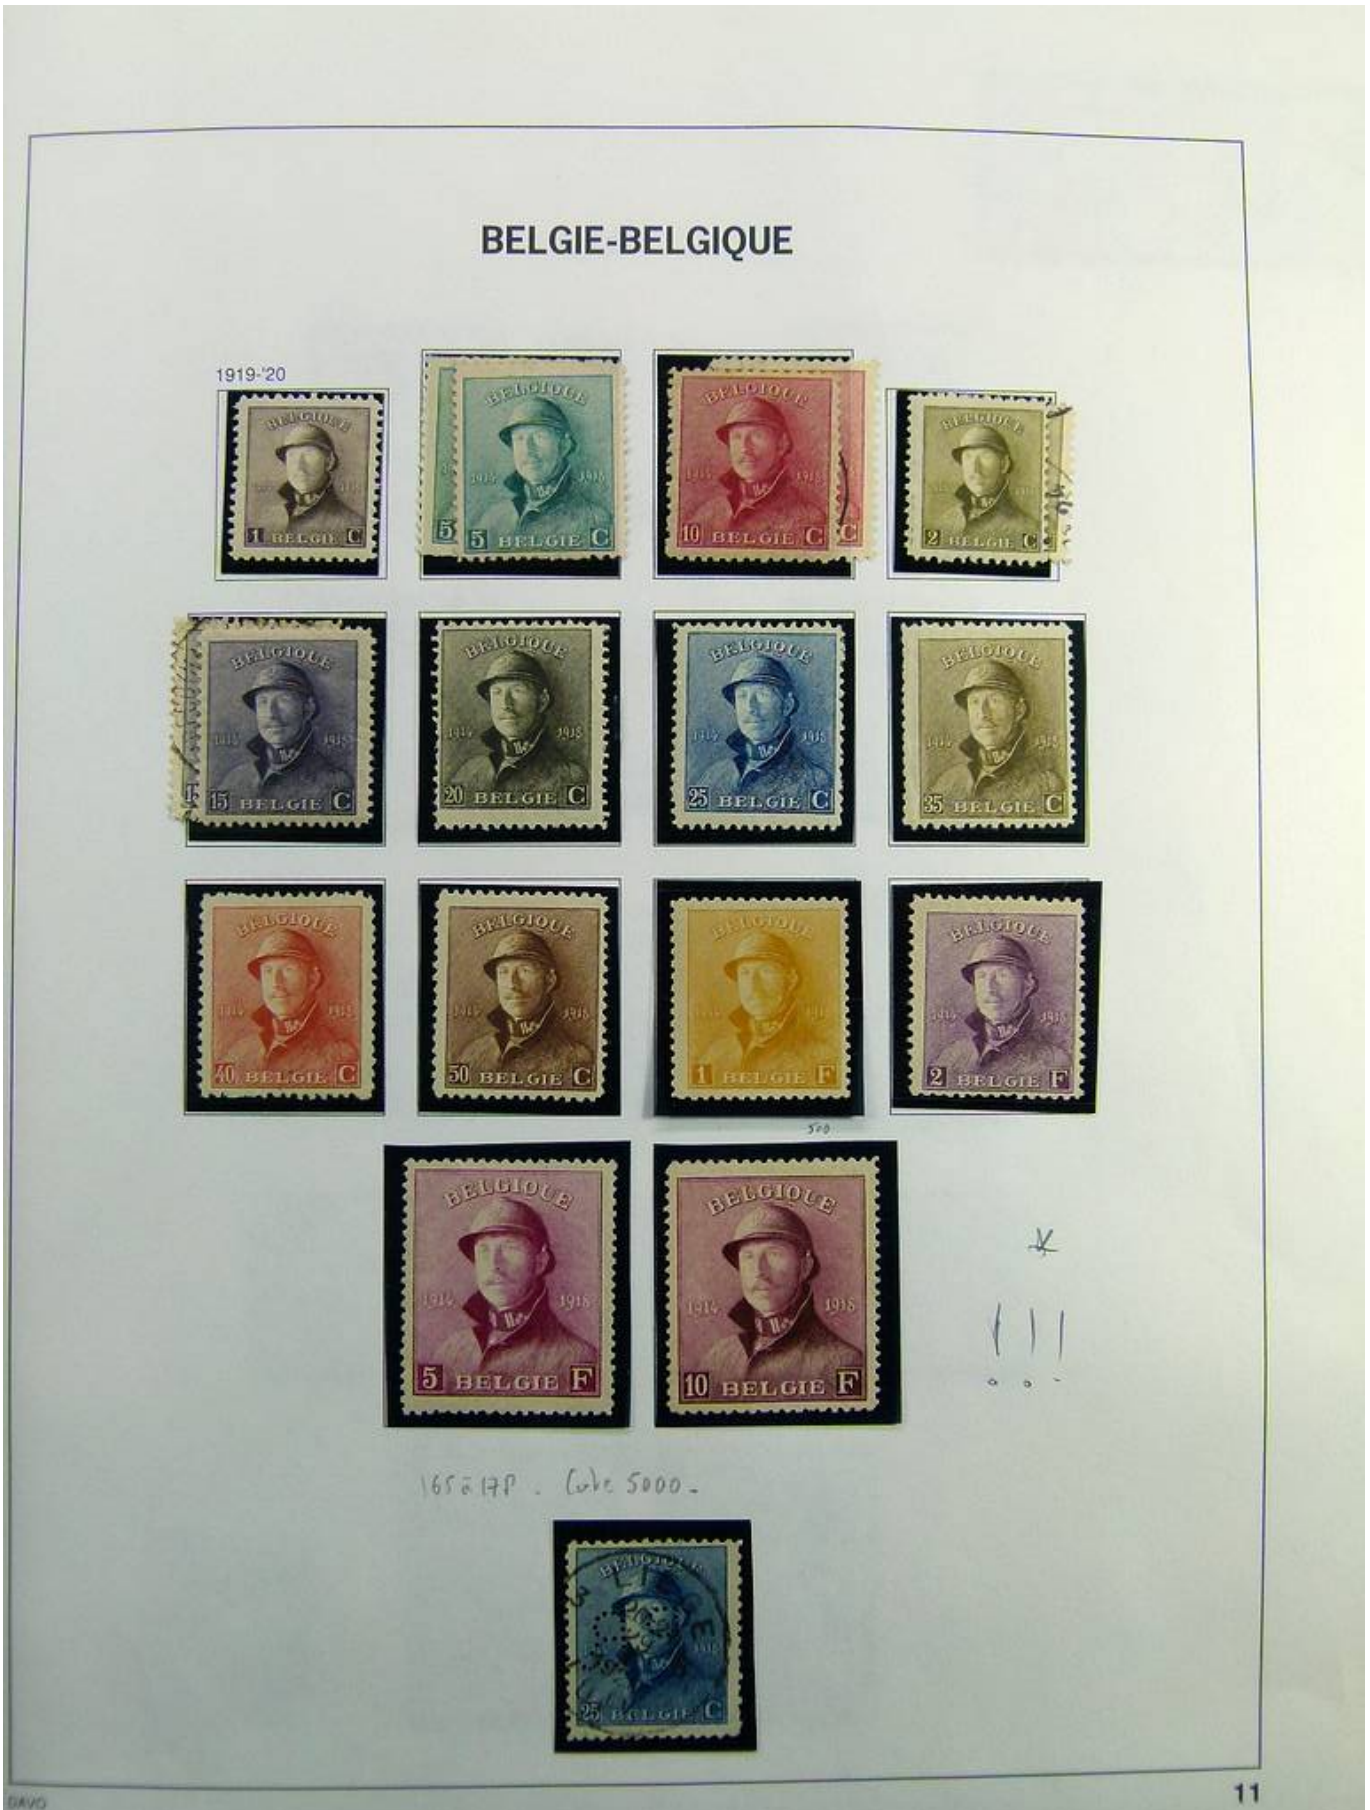

Lot nr.: L241378

Country/Type: Europe

Belgium collection, on album, from 1849 to 1949, with MH/MNH and used stamps. Noted: Excellent classic lot, complete sets from 1919 MH, Mercier MH, Orval MH certified.

Foto nr.: 11

Foto nr.: 12

BELGIQUE-BELGIE

1918

10+10 fr.
bleu
blauw

Foto nr.: 13

Foto nr.: 15

Foto nr.: 16