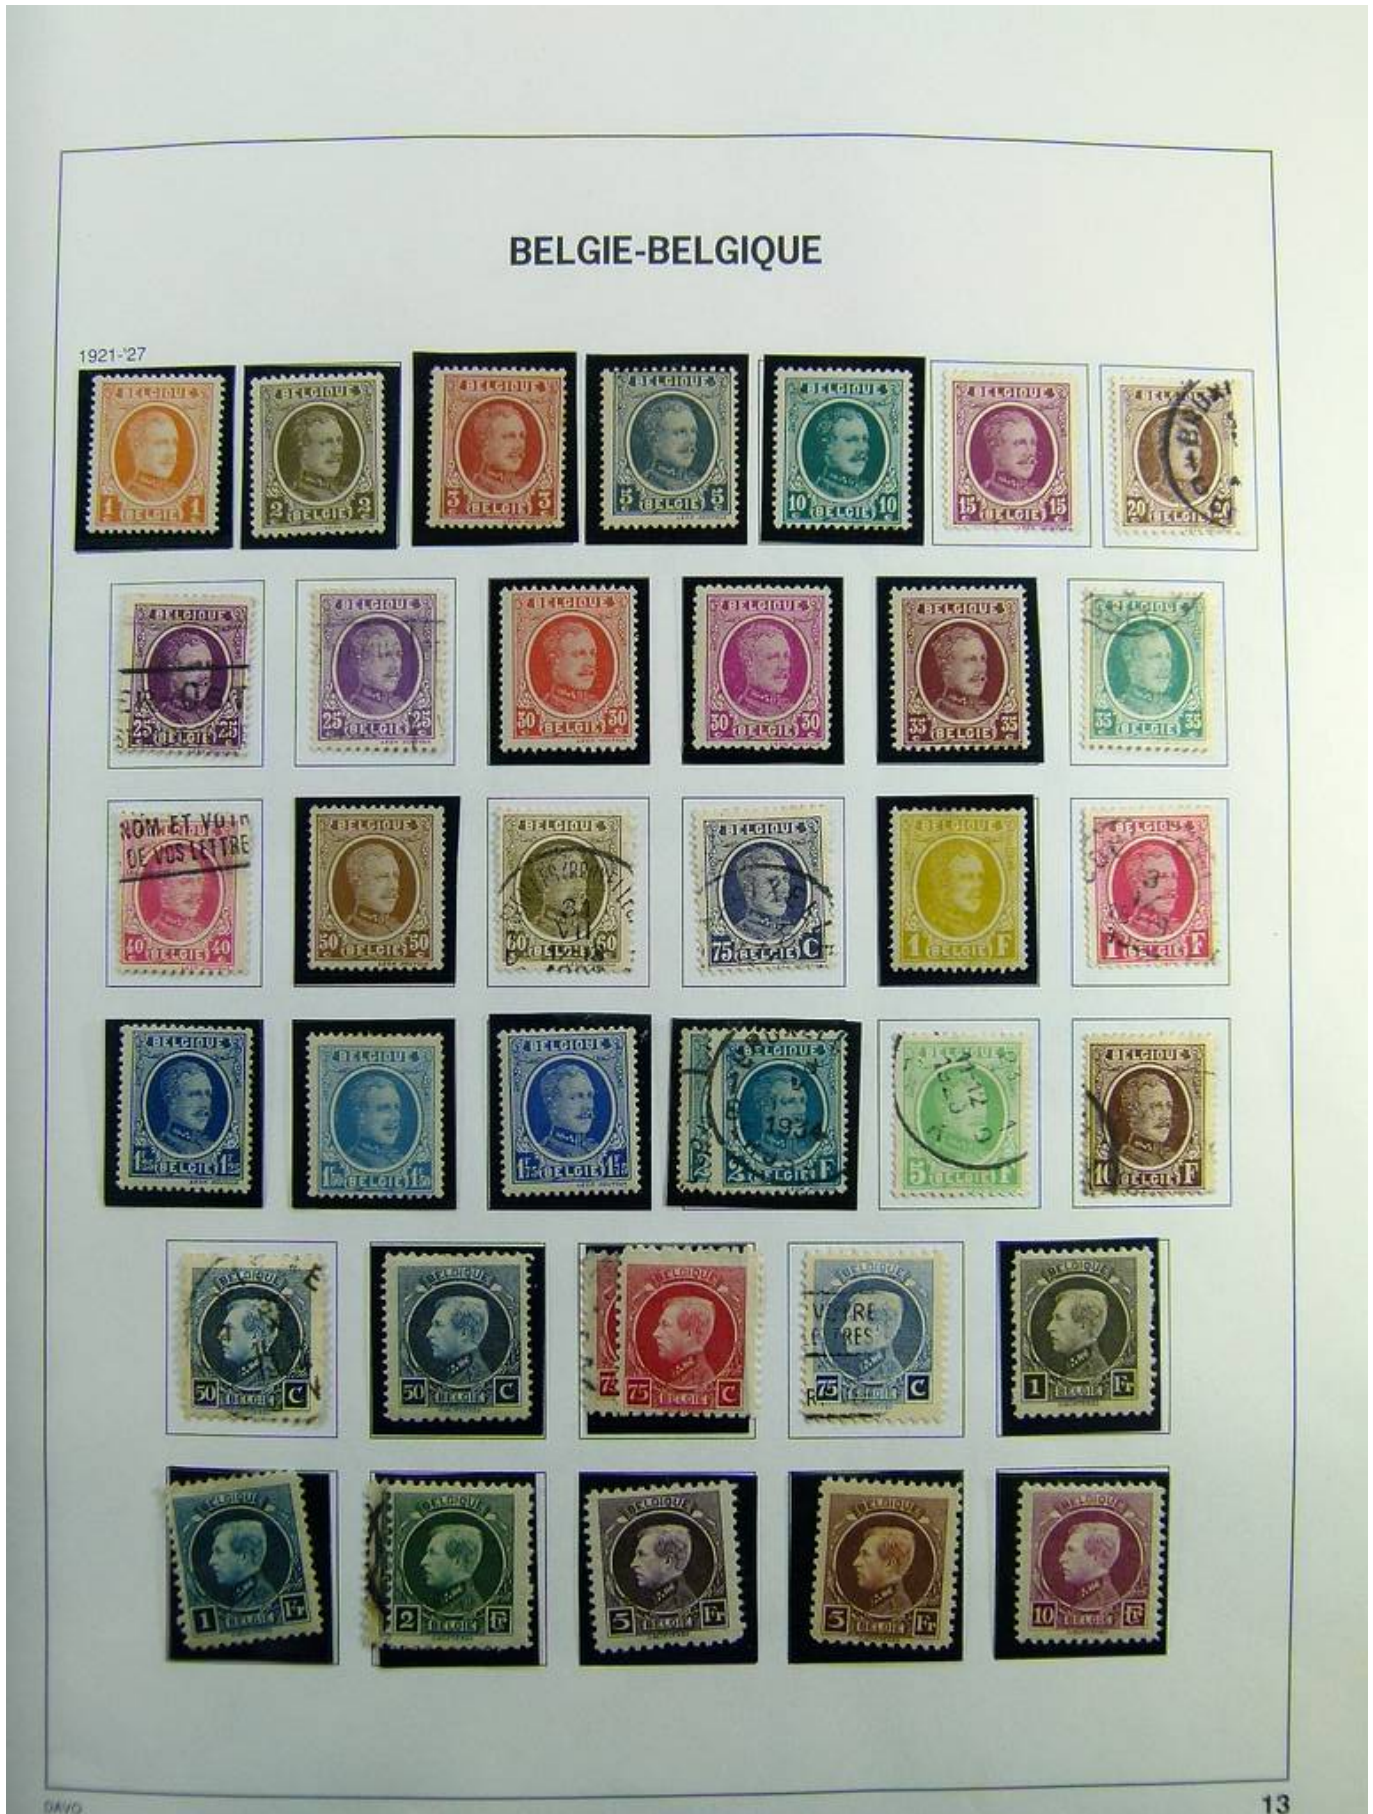

Lot nr.: L241378

Country/Type: Europe

Belgium collection, on album, from 1849 to 1949, with MH/MNH and used stamps. Noted: Excellent classic lot, complete sets from 1919 MH, Mercier MH, Orval MH certified.

Foto nr.: 11

Foto nr.: 12

BELGIQUE-BELGIE

1918

10+10 fr.
bleu
blauw

Foto nr.: 13

Foto nr.: 15

Foto nr.: 16